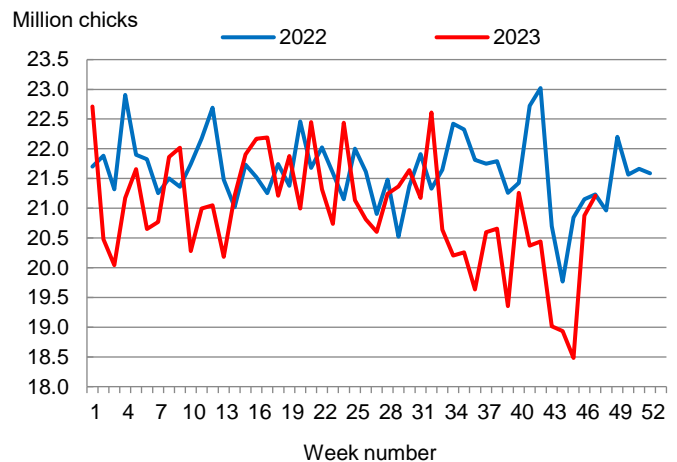

**Broiler-Type Chicks Placed
Arkansas: 2022 and 2023**