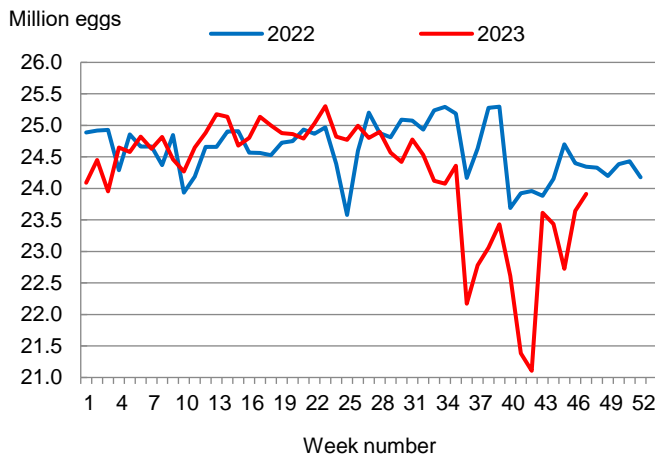

Arkansas Broiler Hatchery

Released: November 29, 2023

Delta Region – Arkansas Field Office

10800 Financial Centre Parkway, Suite 110, Little Rock, Arkansas 72211

(501) 228-9926 · (855) 270-2705 FAX · www.nass.usda.gov

Cooperating with the Arkansas Department of Agriculture

This report contains the results from the **Weekly Broiler Hatchery Report**. These data are also posted on our web site at <https://www.nass.usda.gov/ar> and in a more detailed report at <https://www.nass.usda.gov>. Thanks to all who responded to this survey.

Broiler-Type Eggs Set Down 2 Percent from Last Year

Arkansas hatcheries set 23.9 million broiler-type eggs during the week ending November 25, 2023, down 2 percent from the comparable week in 2022 but up 1 percent from the previous week.

Hatcheries in the United States weekly program set 238 million eggs in incubators during the week ending November 25, 2023, down 1 percent from a year ago.

Broiler-Type Chicks Placed Down Slightly

Arkansas broiler-type chicks placed for meat production were 21.2 million chicks during the week ending November 25, 2023, down slightly from the comparable week in 2022 but up 2 percent from the previous week.

Broiler growers in the United States weekly program placed 179 million chicks for meat production during the week ending November 25, 2023, down 2 percent from a year ago.

**Broiler-Type Eggs Set
Arkansas: 2022 and 2023**