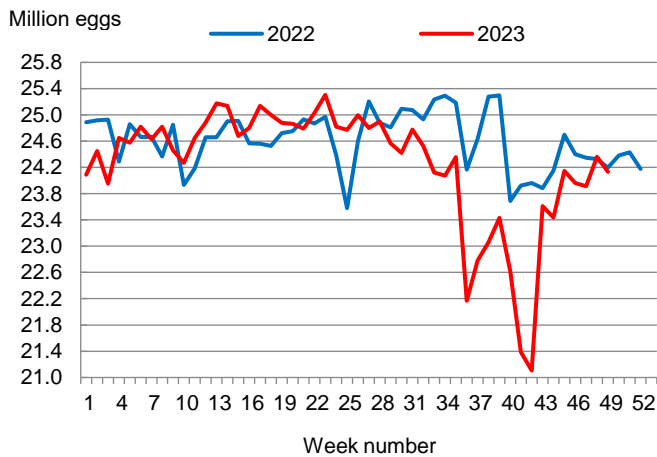

Arkansas Broiler Hatchery

Released: December 13, 2023

Delta Region – Arkansas Field Office

10800 Financial Centre Parkway, Suite 110, Little Rock, Arkansas 72211

(501) 228-9926 · (855) 270-2705 FAX · www.nass.usda.gov

Cooperating with the Arkansas Department of Agriculture

This report contains the results from the **Weekly Broiler Hatchery Report**. These data are also posted on our web site at <https://www.nass.usda.gov/ar> and in a more detailed report at <https://www.nass.usda.gov>. Thanks to all who responded to this survey.

Broiler-Type Eggs Set Down Slightly from Last Year

Arkansas hatcheries set 24.1 million broiler-type eggs during the week ending December 9, 2023, down slightly from the comparable week in 2022 and down 1 percent from the previous week.

Hatcheries in the United States weekly program set 231 million eggs in incubators during the week ending December 9, 2023, down 4 percent from a year ago.

Broiler-Type Chicks Placed Down 2 Percent

Arkansas broiler-type chicks placed for meat production were 21.8 million chicks during the week ending December 9, 2023, down 2 percent from the comparable week in 2022 but up 3 percent from the previous week.

Broiler growers in the United States weekly program placed 185 million chicks for meat production during the week ending December 9, 2023, down 3 percent from a year ago.

**Broiler-Type Eggs Set
Arkansas: 2022 and 2023**