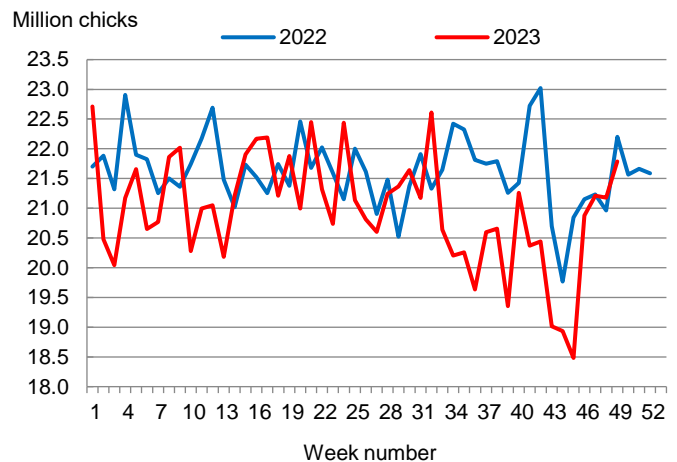

Hatcheries in the United States weekly program set 231 million eggs in incubators during the week ending December 9, 2023, down 4 percent from a year ago.

### Broiler-Type Chicks Placed Down 2 Percent

Arkansas broiler-type chicks placed for meat production were 21.8 million chicks during the week ending December 9, 2023, down 2 percent from the comparable week in 2022 but up 3 percent from the previous week.

Broiler growers in the United States weekly program placed 185 million chicks for meat production during the week ending December 9, 2023, down 3 percent from a year ago.

**Broiler-Type Eggs Set  
Arkansas: 2022 and 2023**

**Broiler-Type Chicks Placed  
Arkansas: 2022 and 2023**