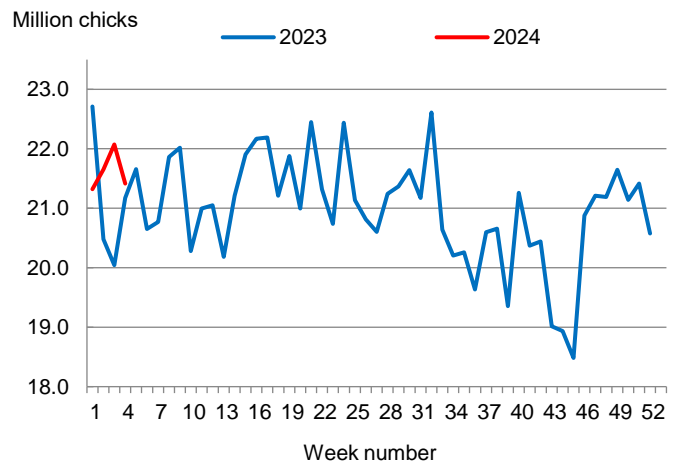

Hatcheries in the United States weekly program set 241 million eggs in incubators during the week ending January 27, 2024, up slightly from a year ago.

### Broiler-Type Chicks Placed Up 1 Percent

Arkansas broiler-type chicks placed for meat production were 21.4 million chicks during the week ending January 27, 2024, up 1 percent from the comparable week in 2023 but down 3 percent from the previous week.

Broiler growers in the United States weekly program placed 186 million chicks for meat production during the week ending January 27, 2024, down slightly from a year ago.

**Broiler-Type Eggs Set  
Arkansas: 2023 and 2024**

**Broiler-Type Chicks Placed  
Arkansas: 2023 and 2024**