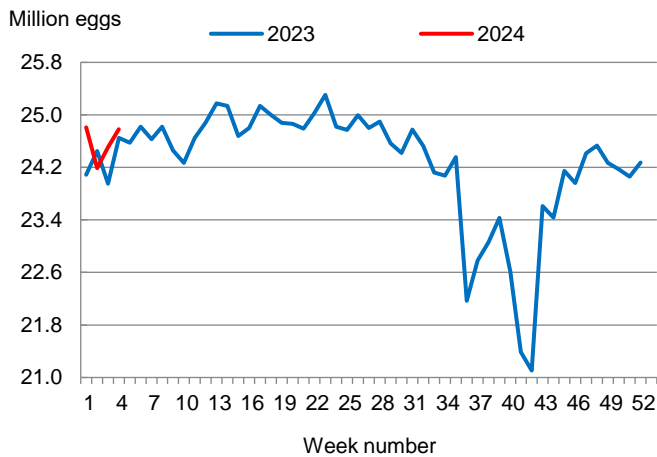

Arkansas Broiler Hatchery

Released: January 31, 2024

Delta Region – Arkansas Field Office

10800 Financial Centre Parkway, Suite 110, Little Rock, Arkansas 72211

(501) 228-9926 · (855) 270-2705 FAX · www.nass.usda.gov

Cooperating with the Arkansas Department of Agriculture

This report contains the results from the **Weekly Broiler Hatchery Report**. These data are also posted on our web site at <https://www.nass.usda.gov/ar> and in a more detailed report at <https://www.nass.usda.gov>. Thanks to all who responded to this survey.

Broiler-Type Eggs Set Up 1 Percent from Last Year

Arkansas hatcheries set 24.8 million broiler-type eggs during the week ending January 27, 2024, up 1 percent from the comparable week in 2023 and up 1 percent from the previous week.

Hatcheries in the United States weekly program set 241 million eggs in incubators during the week ending January 27, 2024, up slightly from a year ago.

Broiler-Type Chicks Placed Up 1 Percent

Arkansas broiler-type chicks placed for meat production were 21.4 million chicks during the week ending January 27, 2024, up 1 percent from the comparable week in 2023 but down 3 percent from the previous week.

Broiler growers in the United States weekly program placed 186 million chicks for meat production during the week ending January 27, 2024, down slightly from a year ago.

**Broiler-Type Eggs Set
Arkansas: 2023 and 2024**