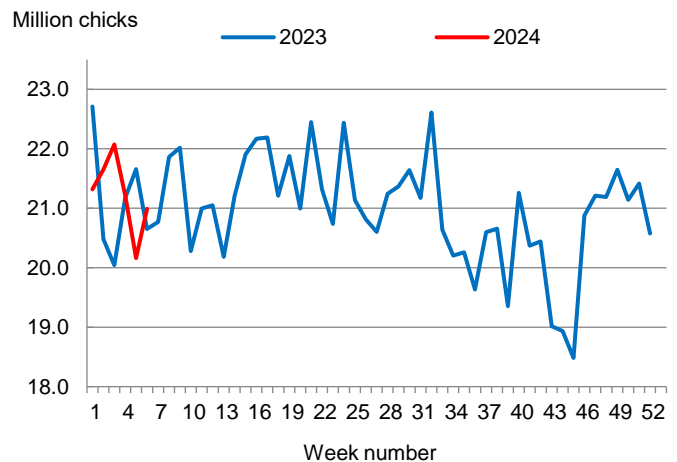

Hatcheries in the United States weekly program set 242 million eggs in incubators during the week ending February 10, 2024, down slightly from a year ago.

### Broiler-Type Chicks Placed Up 2 Percent

Arkansas broiler-type chicks placed for meat production were 21.0 million chicks during the week ending February 10, 2024, up 2 percent from the comparable week in 2023 and up 4 percent from the previous week.

Broiler growers in the United States weekly program placed 185 million chicks for meat production during the week ending February 10, 2024, down 1 percent from a year ago.

**Broiler-Type Eggs Set  
Arkansas: 2023 and 2024**

**Broiler-Type Chicks Placed  
Arkansas: 2023 and 2024**