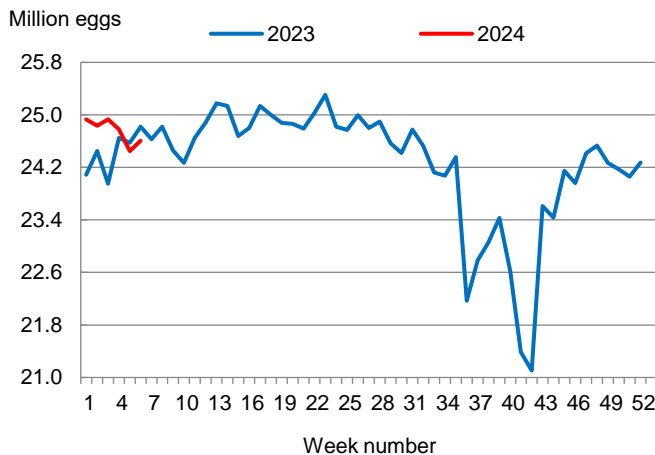

Arkansas Broiler Hatchery

Released: February 14, 2024

Delta Region – Arkansas Field Office

10800 Financial Centre Parkway, Suite 110, Little Rock, Arkansas 72211

(501) 228-9926 · (855) 270-2705 FAX · www.nass.usda.gov

Cooperating with the Arkansas Department of Agriculture

This report contains the results from the **Weekly Broiler Hatchery Report**. These data are also posted on our web site at <https://www.nass.usda.gov/ar> and in a more detailed report at <https://www.nass.usda.gov>. Thanks to all who responded to this survey.

Broiler-Type Eggs Set Down 1 Percent from Last Year

Arkansas hatcheries set 24.6 million broiler-type eggs during the week ending February 10, 2024, down 1 percent from the comparable week in 2023 but up 1 percent from the previous week.

Hatcheries in the United States weekly program set 242 million eggs in incubators during the week ending February 10, 2024, down slightly from a year ago.

Broiler-Type Chicks Placed Up 2 Percent

Arkansas broiler-type chicks placed for meat production were 21.0 million chicks during the week ending February 10, 2024, up 2 percent from the comparable week in 2023 and up 4 percent from the previous week.

Broiler growers in the United States weekly program placed 185 million chicks for meat production during the week ending February 10, 2024, down 1 percent from a year ago.

**Broiler-Type Eggs Set
Arkansas: 2023 and 2024**