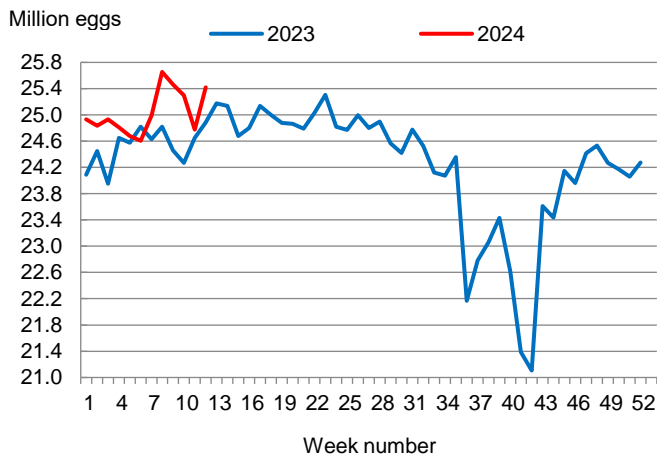

Arkansas Broiler Hatchery

Released: March 27, 2024

Delta Region – Arkansas Field Office

10800 Financial Centre Parkway, Suite 110, Little Rock, Arkansas 72211

(501) 228-9926 · (855) 270-2705 FAX · www.nass.usda.gov

Cooperating with the Arkansas Department of Agriculture

This report contains the results from the **Weekly Broiler Hatchery Report**. These data are also posted on our web site at <https://www.nass.usda.gov/ar> and in a more detailed report at <https://www.nass.usda.gov>. Thanks to all who responded to this survey.

Broiler-Type Eggs Set Up 2 Percent from Last Year

Arkansas hatcheries set 25.4 million broiler-type eggs during the week ending March 23, 2024, up 2 percent from the comparable week in 2023 and up 3 percent from the previous week.

Hatcheries in the United States weekly program set 245 million eggs in incubators during the week ending March 23, 2024, up 1 percent from a year ago.

Broiler-Type Chicks Placed Up 4 Percent

Arkansas broiler-type chicks placed for meat production were 22.0 million chicks during the week ending March 23, 2024, up 4 percent from the comparable week in 2023 and up 3 percent from the previous week.

Broiler growers in the United States weekly program placed 188 million chicks for meat production during the week ending March 23, 2024, up slightly from a year ago.

**Broiler-Type Eggs Set
Arkansas: 2023 and 2024**