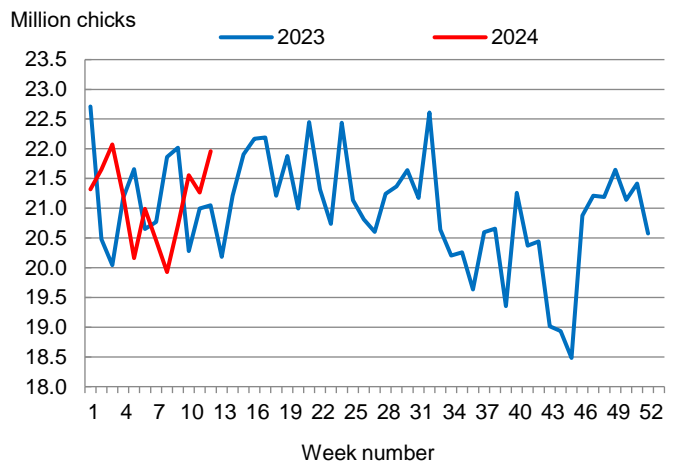

Hatcheries in the United States weekly program set 245 million eggs in incubators during the week ending March 23, 2024, up 1 percent from a year ago.

### Broiler-Type Chicks Placed Up 4 Percent

Arkansas broiler-type chicks placed for meat production were 22.0 million chicks during the week ending March 23, 2024, up 4 percent from the comparable week in 2023 and up 3 percent from the previous week.

Broiler growers in the United States weekly program placed 188 million chicks for meat production during the week ending March 23, 2024, up slightly from a year ago.

**Broiler-Type Eggs Set  
Arkansas: 2023 and 2024**

**Broiler-Type Chicks Placed  
Arkansas: 2023 and 2024**