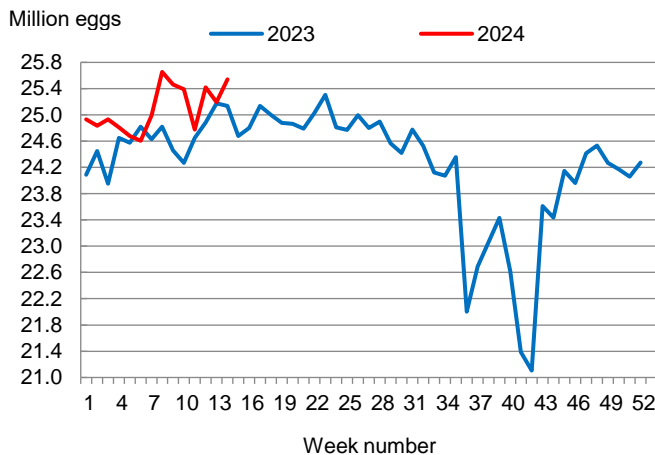

Arkansas Broiler Hatchery

Released: April 10, 2024

Delta Region – Arkansas Field Office

10800 Financial Centre Parkway, Suite 110, Little Rock, Arkansas 72211

(501) 228-9926 · (855) 270-2705 FAX · www.nass.usda.gov

Cooperating with the Arkansas Department of Agriculture

This report contains the results from the **Weekly Broiler Hatchery Report**. These data are also posted on our web site at <https://www.nass.usda.gov/ar> and in a more detailed report at <https://www.nass.usda.gov>. Thanks to all who responded to this survey.

Broiler-Type Eggs Set Up 2 Percent from Last Year

Arkansas hatcheries set 25.5 million broiler-type eggs during the week ending April 6, 2024, up 2 percent from the comparable week in 2023 and up 1 percent from the previous week.

Hatcheries in the United States weekly program set 244 million eggs in incubators during the week ending April 6, 2024, up 2 percent from a year ago.

Broiler-Type Chicks Placed Up 3 Percent

Arkansas broiler-type chicks placed for meat production were 21.8 million chicks during the week ending April 6, 2024, up 3 percent from the comparable week in 2023 but down 2 percent from the previous week.

Broiler growers in the United States weekly program placed 189 million chicks for meat production during the week ending April 6, 2024, up 2 percent from a year ago.

Broiler-Type Eggs Set
Arkansas: 2023 and 2024