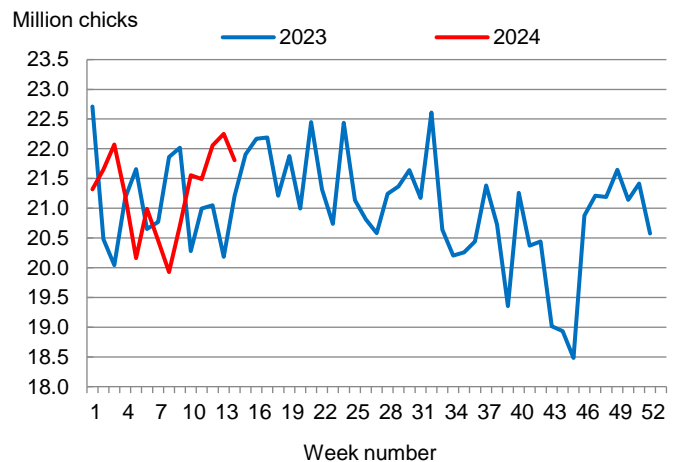

Hatcheries in the United States weekly program set 244 million eggs in incubators during the week ending April 6, 2024, up 2 percent from a year ago.

### Broiler-Type Chicks Placed Up 3 Percent

Arkansas broiler-type chicks placed for meat production were 21.8 million chicks during the week ending April 6, 2024, up 3 percent from the comparable week in 2023 but down 2 percent from the previous week.

Broiler growers in the United States weekly program placed 189 million chicks for meat production during the week ending April 6, 2024, up 2 percent from a year ago.

**Broiler-Type Eggs Set**  
Arkansas: 2023 and 2024

**Broiler-Type Chicks Placed**  
Arkansas: 2023 and 2024