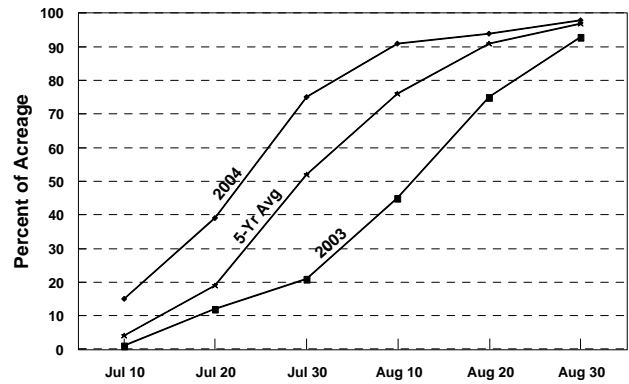

SORGHUM - CROP DEVELOPMENT

SORGHUM: Percent of acreage planted by specified dates, Illinois, 1995-2004

| Year | May | | | June | | |
|------|-----|----|----|------|----|-----|
| | 10 | 20 | 30 | 10 | 20 | 30 |
| 1995 | 0 | 2 | 3 | 5 | 56 | 82 |
| 1996 | 0 | 1 | 13 | 36 | 53 | 90 |
| 1997 | 4 | 26 | 66 | 76 | 78 | 91 |
| 1998 | 0 | 12 | 27 | 53 | 61 | 70 |
| 1999 | 1 | 8 | 40 | 86 | 97 | 98 |
| 2000 | 14 | 38 | 77 | 88 | 99 | 100 |
| 2001 | 37 | 52 | 73 | 91 | 94 | 99 |
| 2002 | 3 | 3 | 15 | 68 | 77 | 98 |
| 2003 | 2 | 3 | 8 | 32 | 42 | 90 |
| 2004 | 23 | 47 | 70 | 84 | 94 | 98 |

SORGHUM: Percent of acreage headed by specified dates, Illinois, 1995-2004

| Year | July | | | August | | |
|------|------|----|----|--------|----|----|
| | 10 | 20 | 30 | 10 | 20 | 30 |
| 1995 | 0 | 2 | 3 | 13 | 65 | 79 |
| 1996 | 0 | 1 | 4 | 26 | 70 | 89 |
| 1997 | 1 | 3 | 29 | 69 | 86 | 94 |
| 1998 | 1 | 6 | 18 | 37 | 71 | 88 |
| 1999 | 1 | 9 | 53 | 81 | 95 | 98 |
| 2000 | 4 | 26 | 79 | 91 | 98 | 99 |
| 2001 | 11 | 36 | 73 | 83 | 95 | 99 |
| 2002 | 5 | 11 | 35 | 78 | 91 | 98 |
| 2003 | 1 | 12 | 21 | 45 | 75 | 93 |
| 2004 | 15 | 39 | 75 | 91 | 94 | 98 |

Sorghum - Planted

5-Yr Average Includes 1999-2003

Sorghum - Headed

5-Yr Average Includes 1999-2003