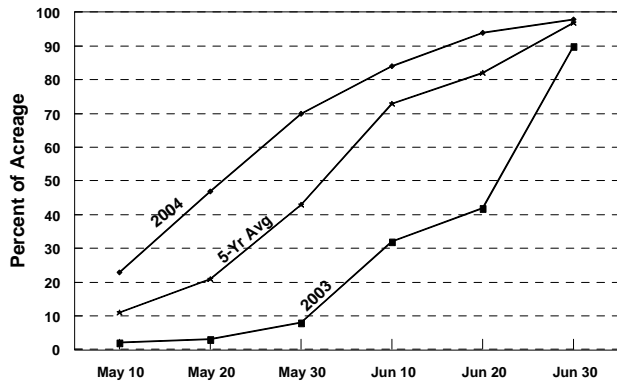

SORGHUM - CROP DEVELOPMENT

SORGHUM: Percent of acreage planted by specified dates, Illinois, 1995-2004

| Year | May | | | June | | |
|------|-----|----|----|------|----|-----|
| | 10 | 20 | 30 | 10 | 20 | 30 |
| 1995 | 0 | 2 | 3 | 5 | 56 | 82 |
| 1996 | 0 | 1 | 13 | 36 | 53 | 90 |
| 1997 | 4 | 26 | 66 | 76 | 78 | 91 |
| 1998 | 0 | 12 | 27 | 53 | 61 | 70 |
| 1999 | 1 | 8 | 40 | 86 | 97 | 98 |
| 2000 | 14 | 38 | 77 | 88 | 99 | 100 |
| 2001 | 37 | 52 | 73 | 91 | 94 | 99 |
| 2002 | 3 | 3 | 15 | 68 | 77 | 98 |
| 2003 | 2 | 3 | 8 | 32 | 42 | 90 |
| 2004 | 23 | 47 | 70 | 84 | 94 | 98 |

SORGHUM: Percent of acreage headed by specified dates, Illinois, 1995-2004

| Year | July | | | August | | |
|------|------|----|----|--------|----|----|
| | 10 | 20 | 30 | 10 | 20 | 30 |
| 1995 | 0 | 2 | 3 | 13 | 65 | 79 |
| 1996 | 0 | 1 | 4 | 26 | 70 | 89 |
| 1997 | 1 | 3 | 29 | 69 | 86 | 94 |
| 1998 | 1 | 6 | 18 | 37 | 71 | 88 |
| 1999 | 1 | 9 | 53 | 81 | 95 | 98 |
| 2000 | 4 | 26 | 79 | 91 | 98 | 99 |
| 2001 | 11 | 36 | 73 | 83 | 95 | 99 |
| 2002 | 5 | 11 | 35 | 78 | 91 | 98 |
| 2003 | 1 | 12 | 21 | 45 | 75 | 93 |
| 2004 | 15 | 39 | 75 | 91 | 94 | 98 |

Sorghum - Planted

5-Yr Average Includes 1999-2003

Sorghum - Headed

5-Yr Average Includes 1999-2003