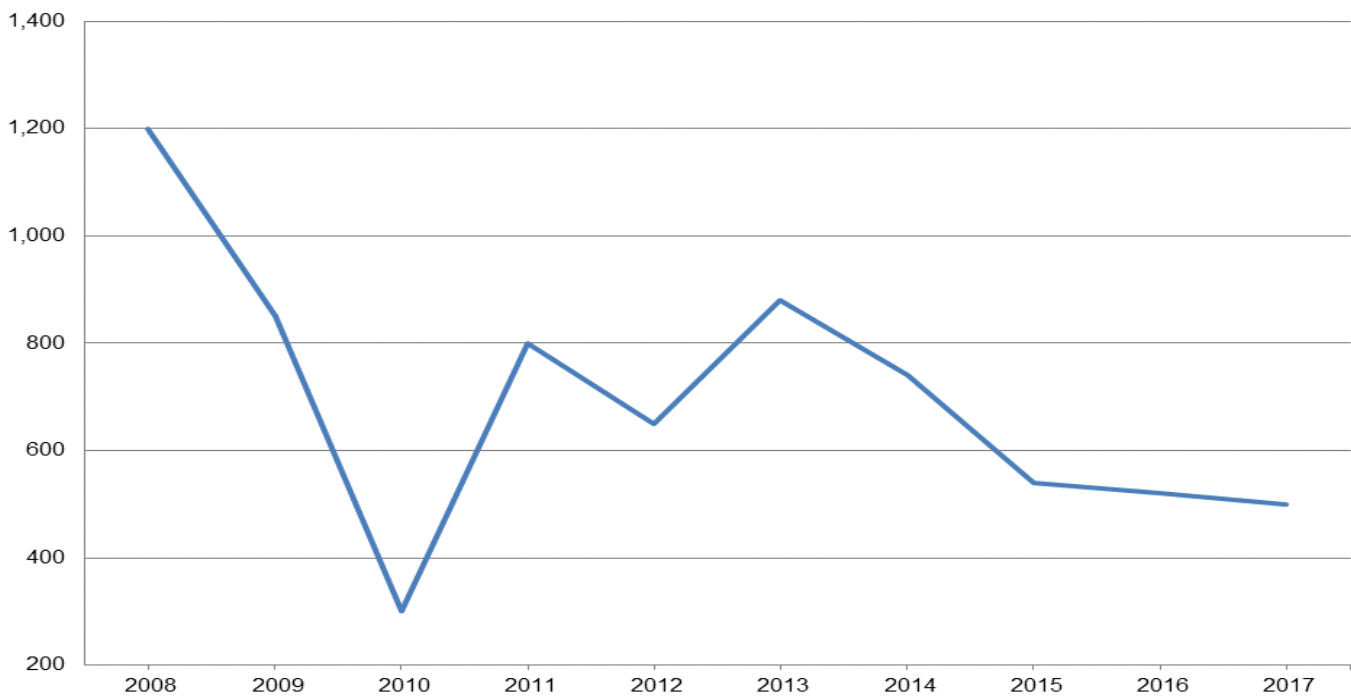

# Illinois Winter Wheat Seedings

Released January 12, 2017

Winter wheat seeded area for harvest in 2017 is estimated at 500,000 acres, down 4 percent from 2016.

## Winter Wheat Area Seeded – Illinois: 2015-2017

	Crop year			2017 as percent of 2016 (percent)
	2015 (1,000 acres)	2016 (1,000 acres)	2017 (1,000 acres)	
Winter wheat .....	540	520	500	96

## Winter Wheat Area Seeded – Illinois

Thousand acres