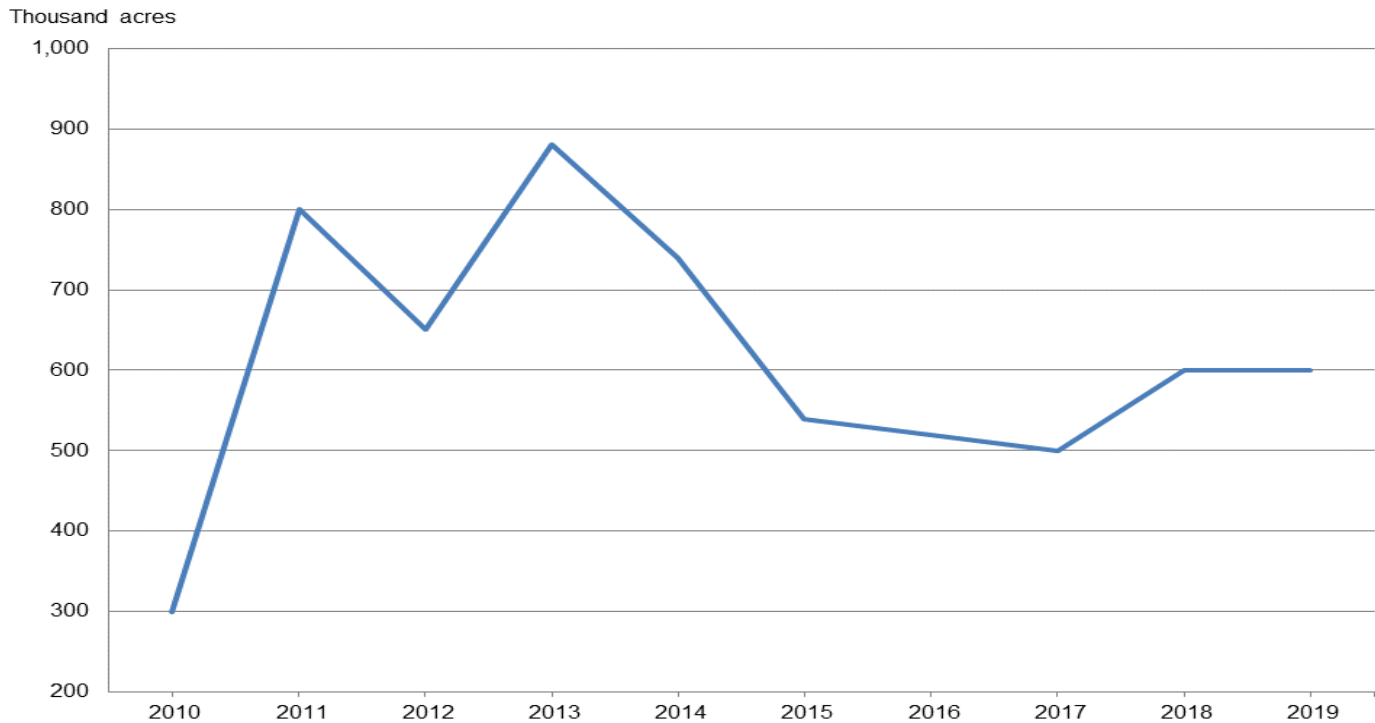

# Illinois Winter Wheat Seedings

Released February 8, 2019

Winter wheat seeded area for harvest in 2019 is estimated at 600,000 acres, the same as 2018.

## Winter Wheat Area Seeded – Illinois: 2017-2019

	Crop year			2019 as percent of 2018 (percent)
	2017 (1,000 acres)	2018 (1,000 acres)	2019 (1,000 acres)	
Winter wheat .....	500	600	600	100

## Winter Wheat Area Seeded – Illinois