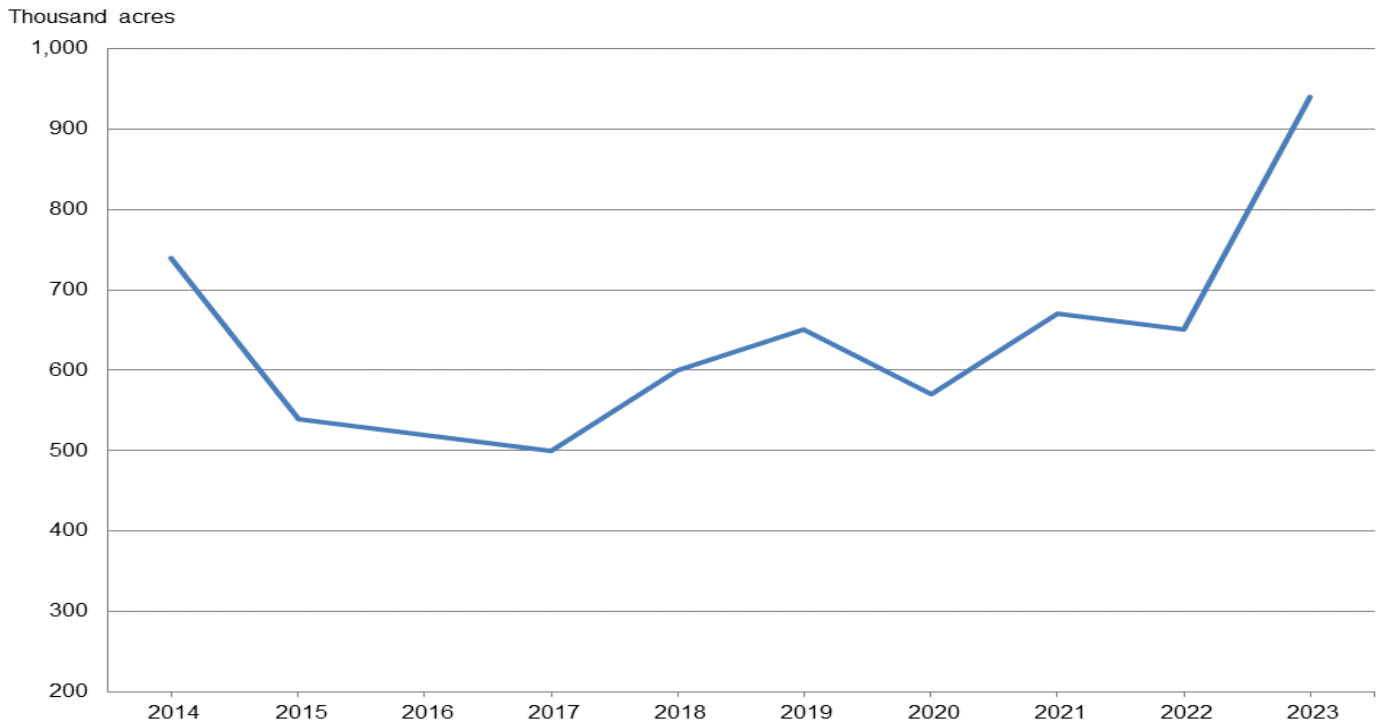

Illinois Winter Wheat Seedings

Released January 12, 2023

Winter wheat seeded area for harvest in 2023 is estimated at 940,000 acres, up 45 percent from 2022.

Winter Wheat Area Seeded – Illinois: 2021-2023

	Crop year			2023 as percent of 2022 (percent)
	2021 (1,000 acres)	2022 (1,000 acres)	2023 (1,000 acres)	
Winter wheat	670	650	940	145

Winter Wheat Area Seeded – Illinois

Access to NASS Reports

For your convenience, you may access NASS reports and products the following ways: