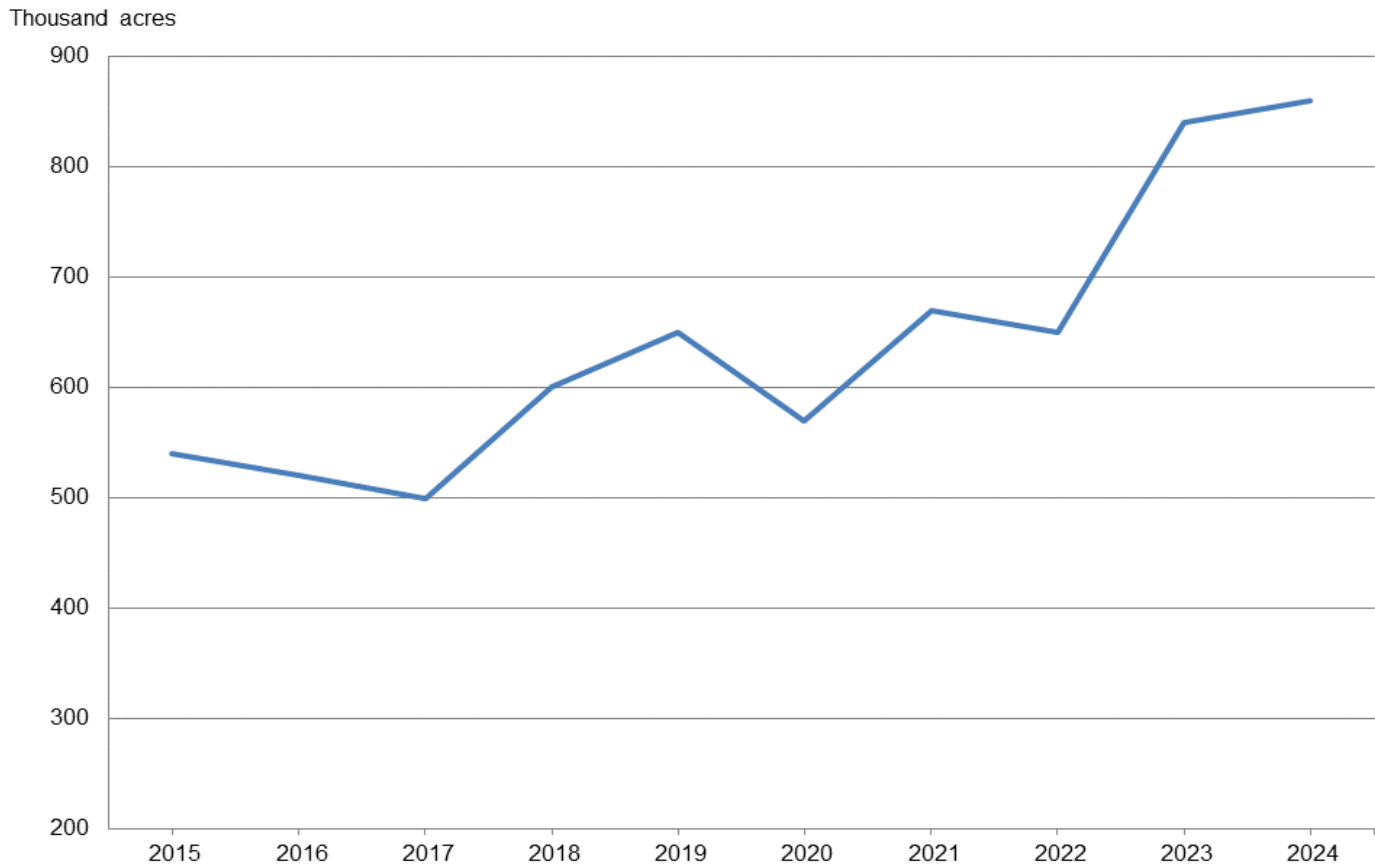

# Illinois Winter Wheat Seedings

Released January 12, 2024

Winter wheat seeded area for harvest in 2024 is estimated at 860,000 acres, up 2.4% percent from 2023.

## Winter Wheat Area Seeded – Illinois: 2022-2024

	Crop year			2024 as percent of 2023 (percent)
	2022 (1,000 acres)	2023 (1,000 acres)	2024 (1,000 acres)	
Winter wheat .....	650	840	860	102

## Winter Wheat Area Seeded – Illinois