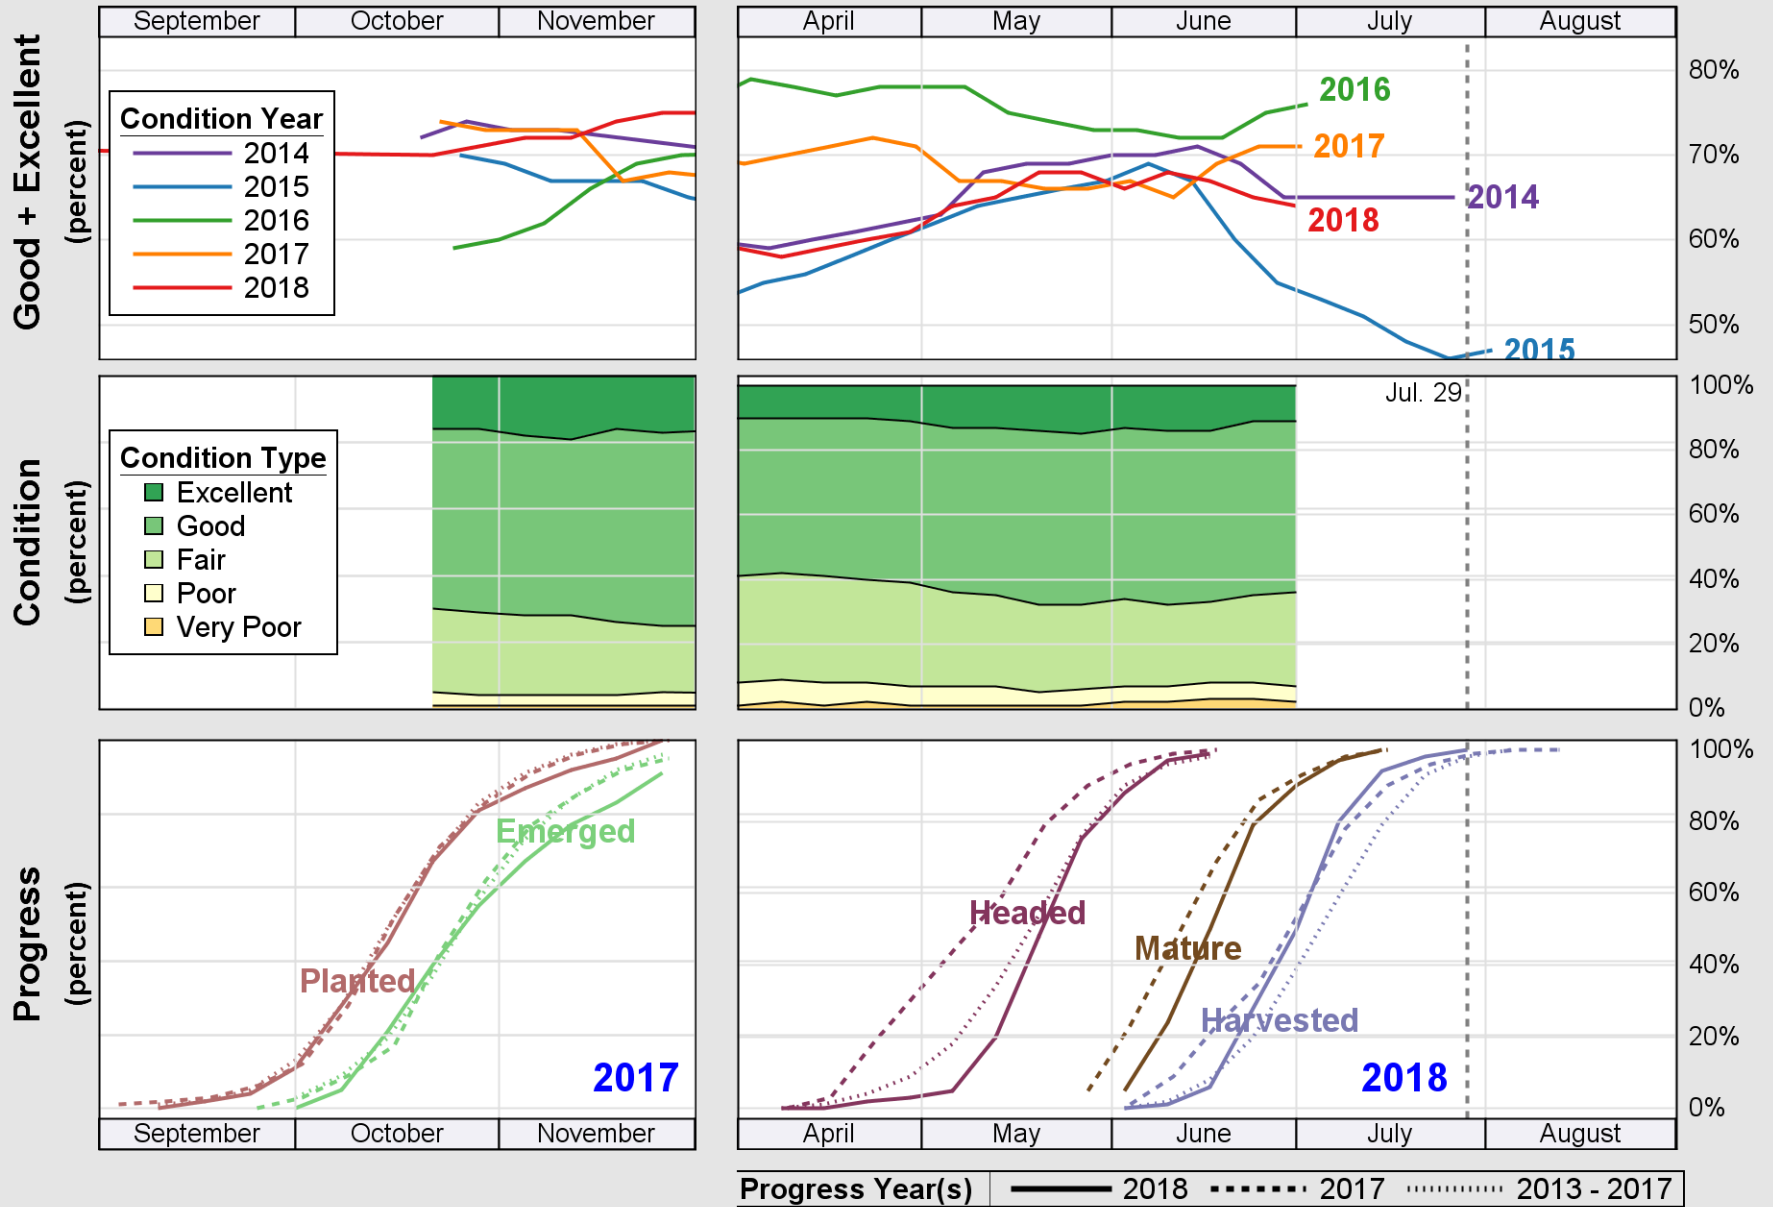

### Crop Progress and Condition: Soybeans in Indiana , 2018

NASS

Source: National Agricultural Statistics Service (NASS), Crop Progress Report

USDA

# Crop Progress and Condition: Winter Wheat in Indiana , 2018

NASS

Source: National Agricultural Statistics Service (NASS), Crop Progress Report