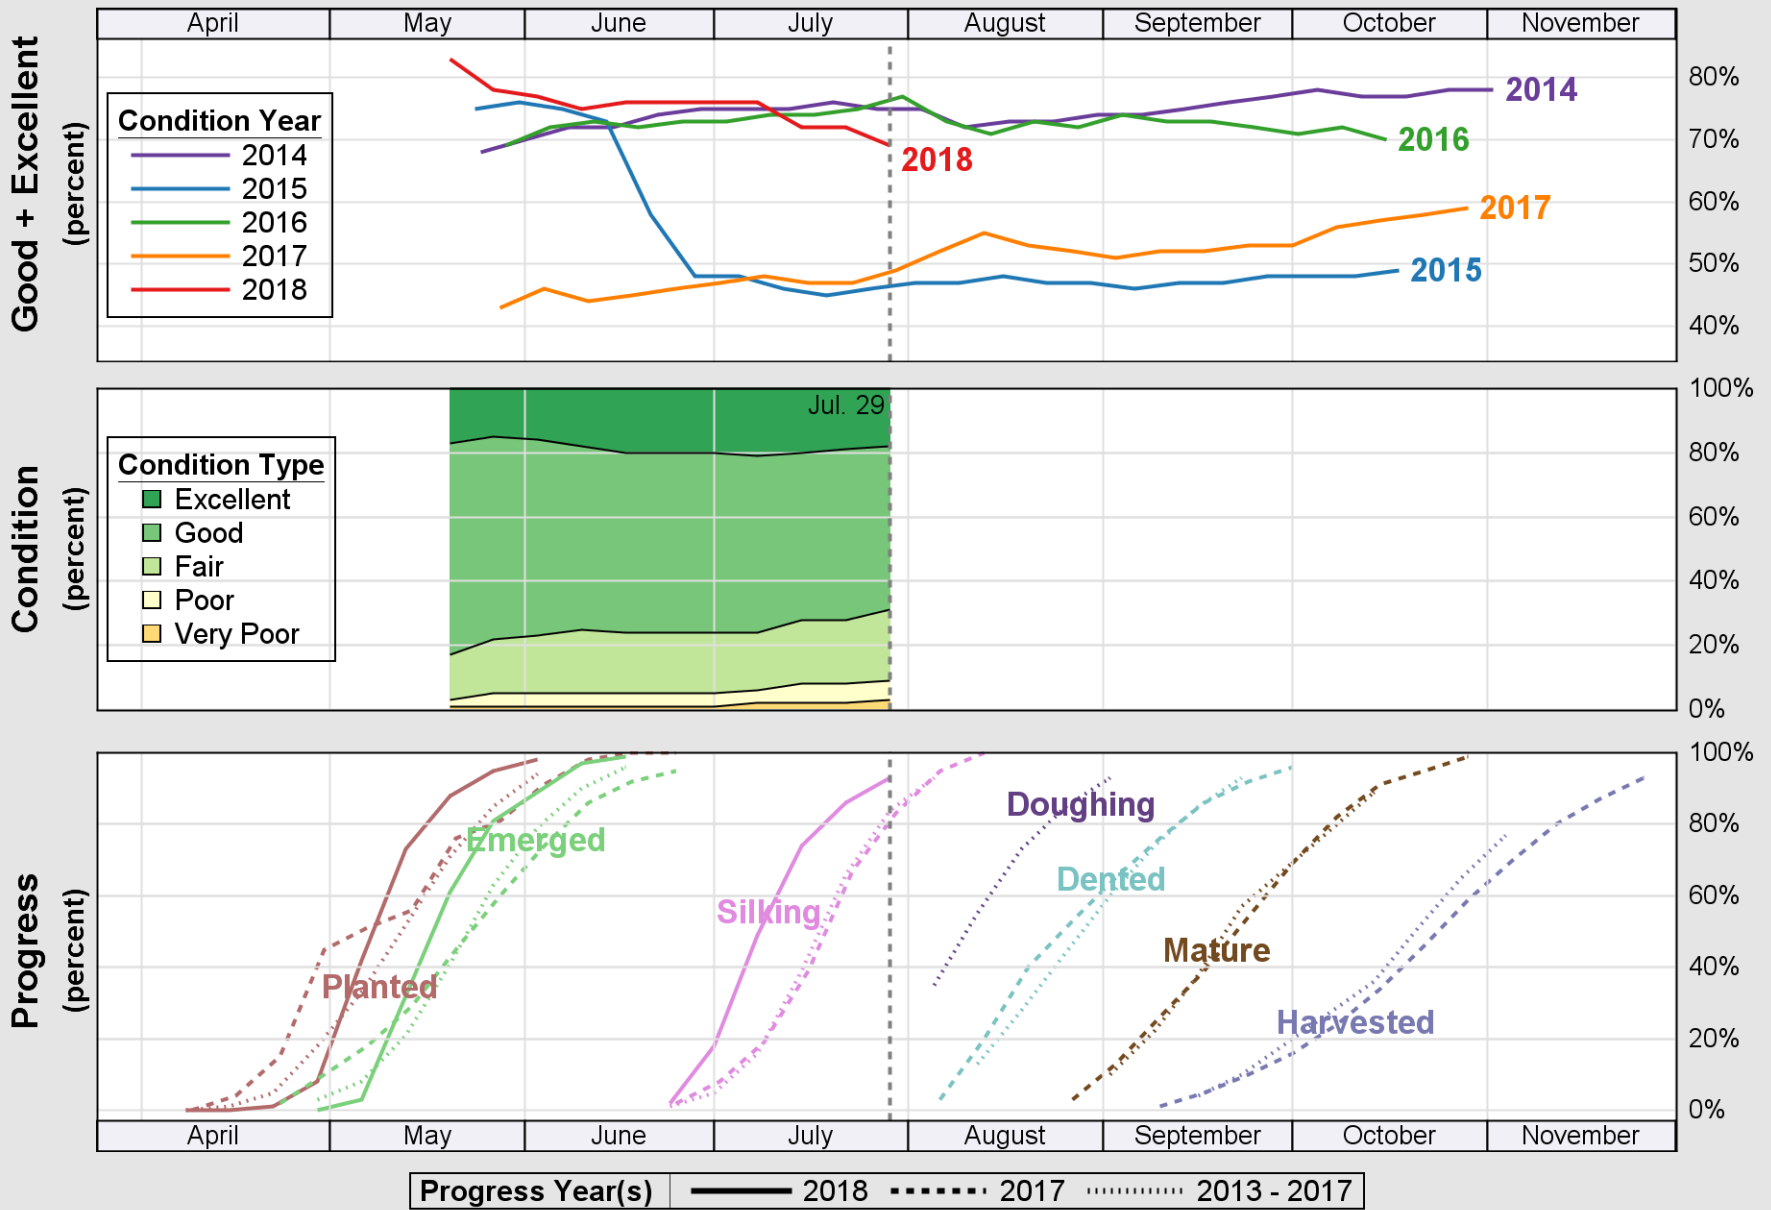

### Crop Progress and Condition: Corn in Indiana , 2018

NASS

Source: National Agricultural Statistics Service (NASS), Crop Progress Report

Source: National Agricultural Statistics Service (NASS), Crop Progress Report