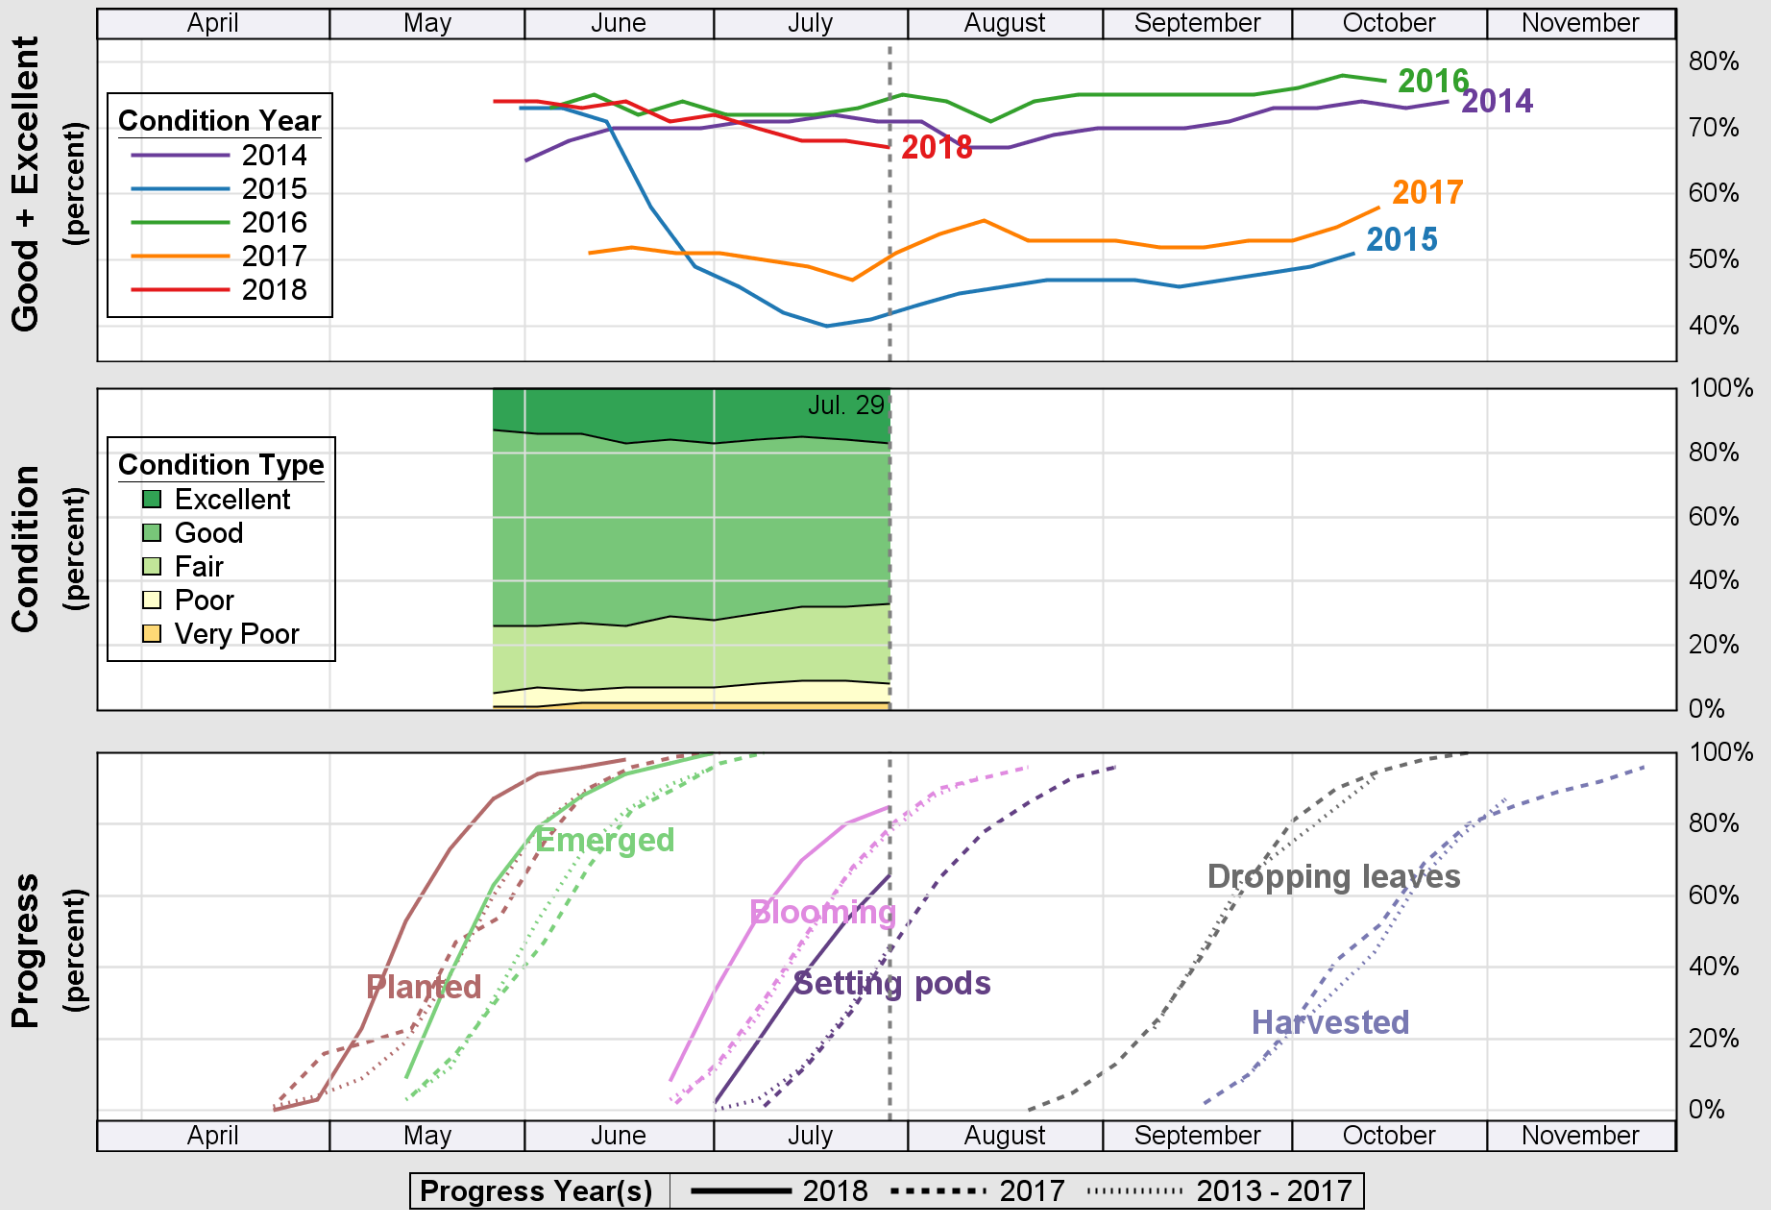

USDA

Crop Progress and Condition: Soybeans in Indiana , 2018

NASS

Source: National Agricultural Statistics Service (NASS), Crop Progress Report