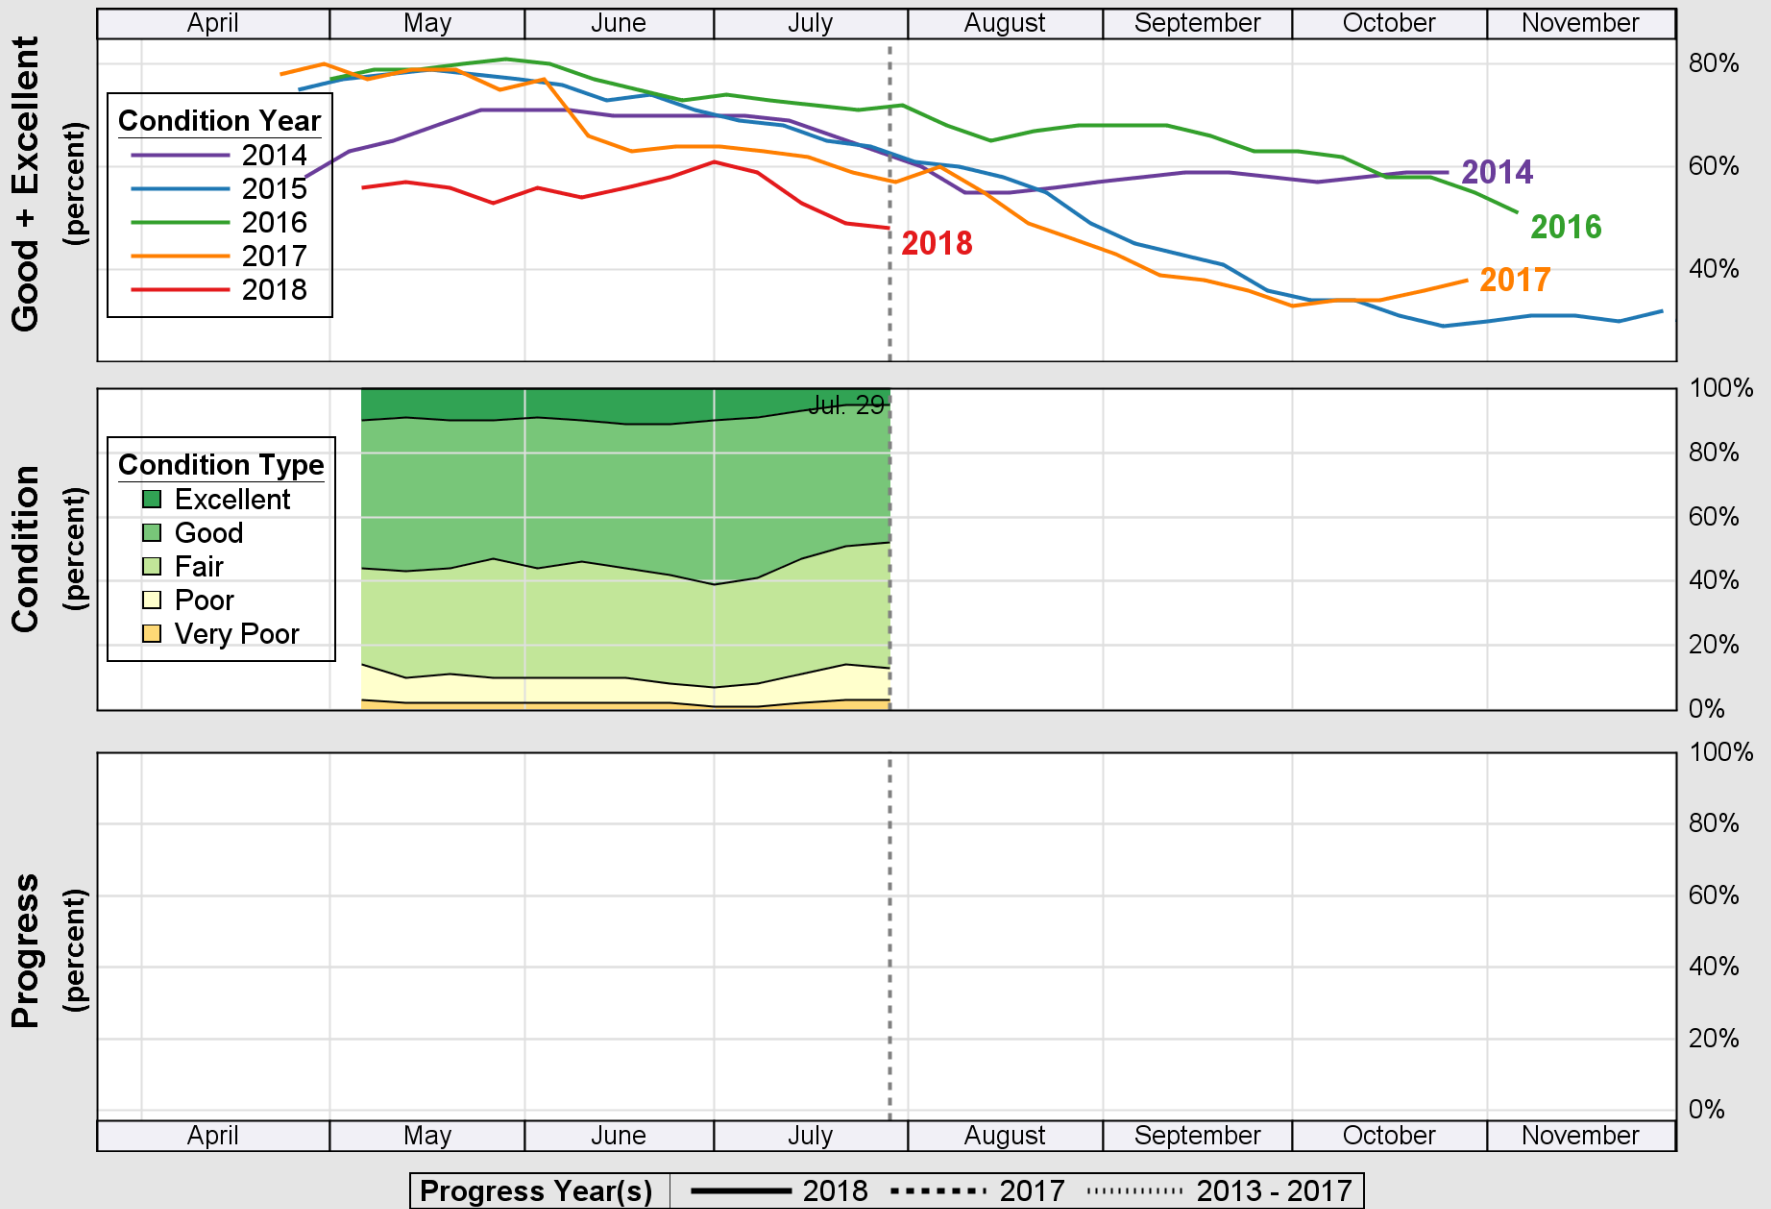

### Crop Progress and Condition: Corn in Indiana , 2018

NASS

Source: National Agricultural Statistics Service (NASS), Crop Progress Report

Source: National Agricultural Statistics Service (NASS), Crop Progress Report