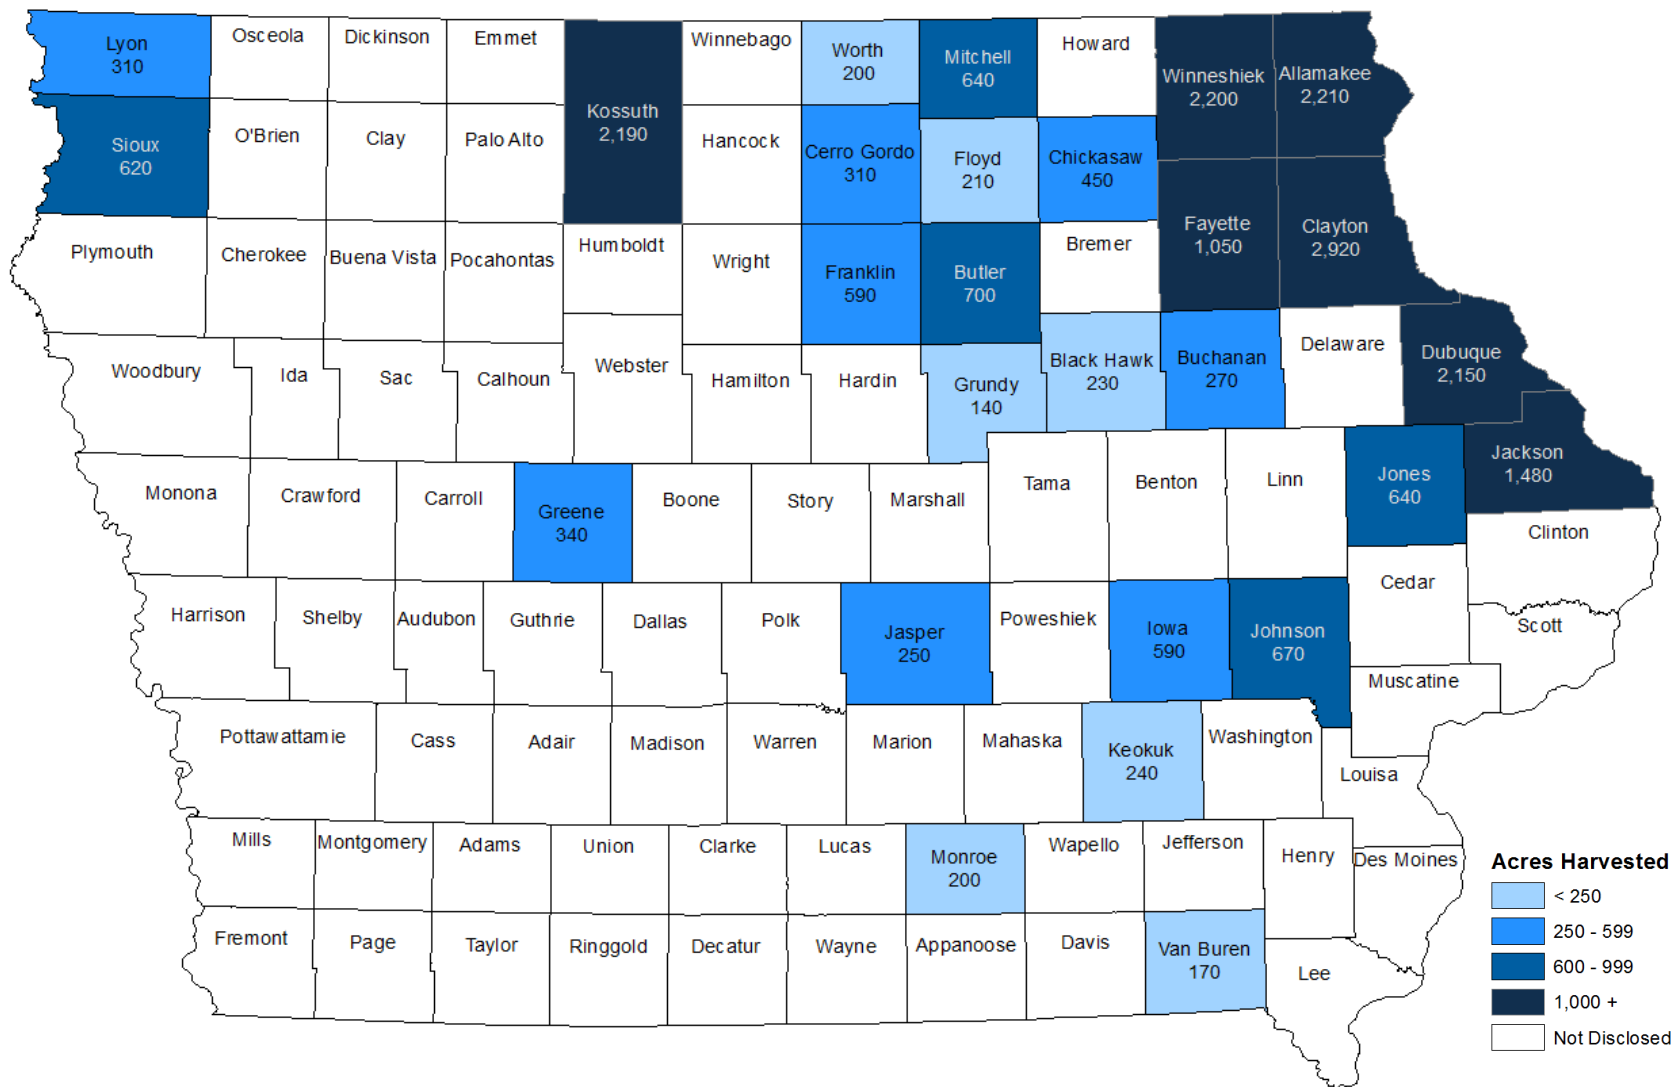

Oats Area Planted – Iowa: 2021

State Total: 130,000 Acres

Provided by USDA, National Agricultural Statistics Service, Upper Midwest Region

USDA is an equal opportunity provider and employer.

Oats Area Harvested – Iowa: 2021

State Total: 52,000 Acres

Provided by USDA, National Agricultural Statistics Service, Upper Midwest Region

USDA is an equal opportunity provider and employer.

Oats Production – Iowa: 2021

State Total: 4,004,000 Bushels

Provided by USDA, National Agricultural Statistics Service, Upper Midwest Region

USDA is an equal opportunity provider and employer.

Oats Yield – Iowa: 2021

State Average Yield: 77.0 Bushels per Acre

Provided by USDA, National Agricultural Statistics Service, Upper Midwest Region