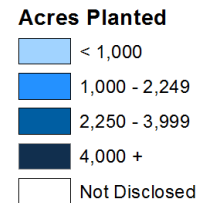

Oats Area Planted – Iowa: 2021

State Total: 130,000 Acres

Provided by USDA, National Agricultural Statistics Service, Upper Midwest Region

USDA is an equal opportunity provider and employer.

Oats Area Harvested – Iowa: 2021

State Total: 52,000 Acres

Provided by USDA, National Agricultural Statistics Service, Upper Midwest Region

USDA is an equal opportunity provider and employer.

Oats Production – Iowa: 2021

State Total: 4,004,000 Bushels