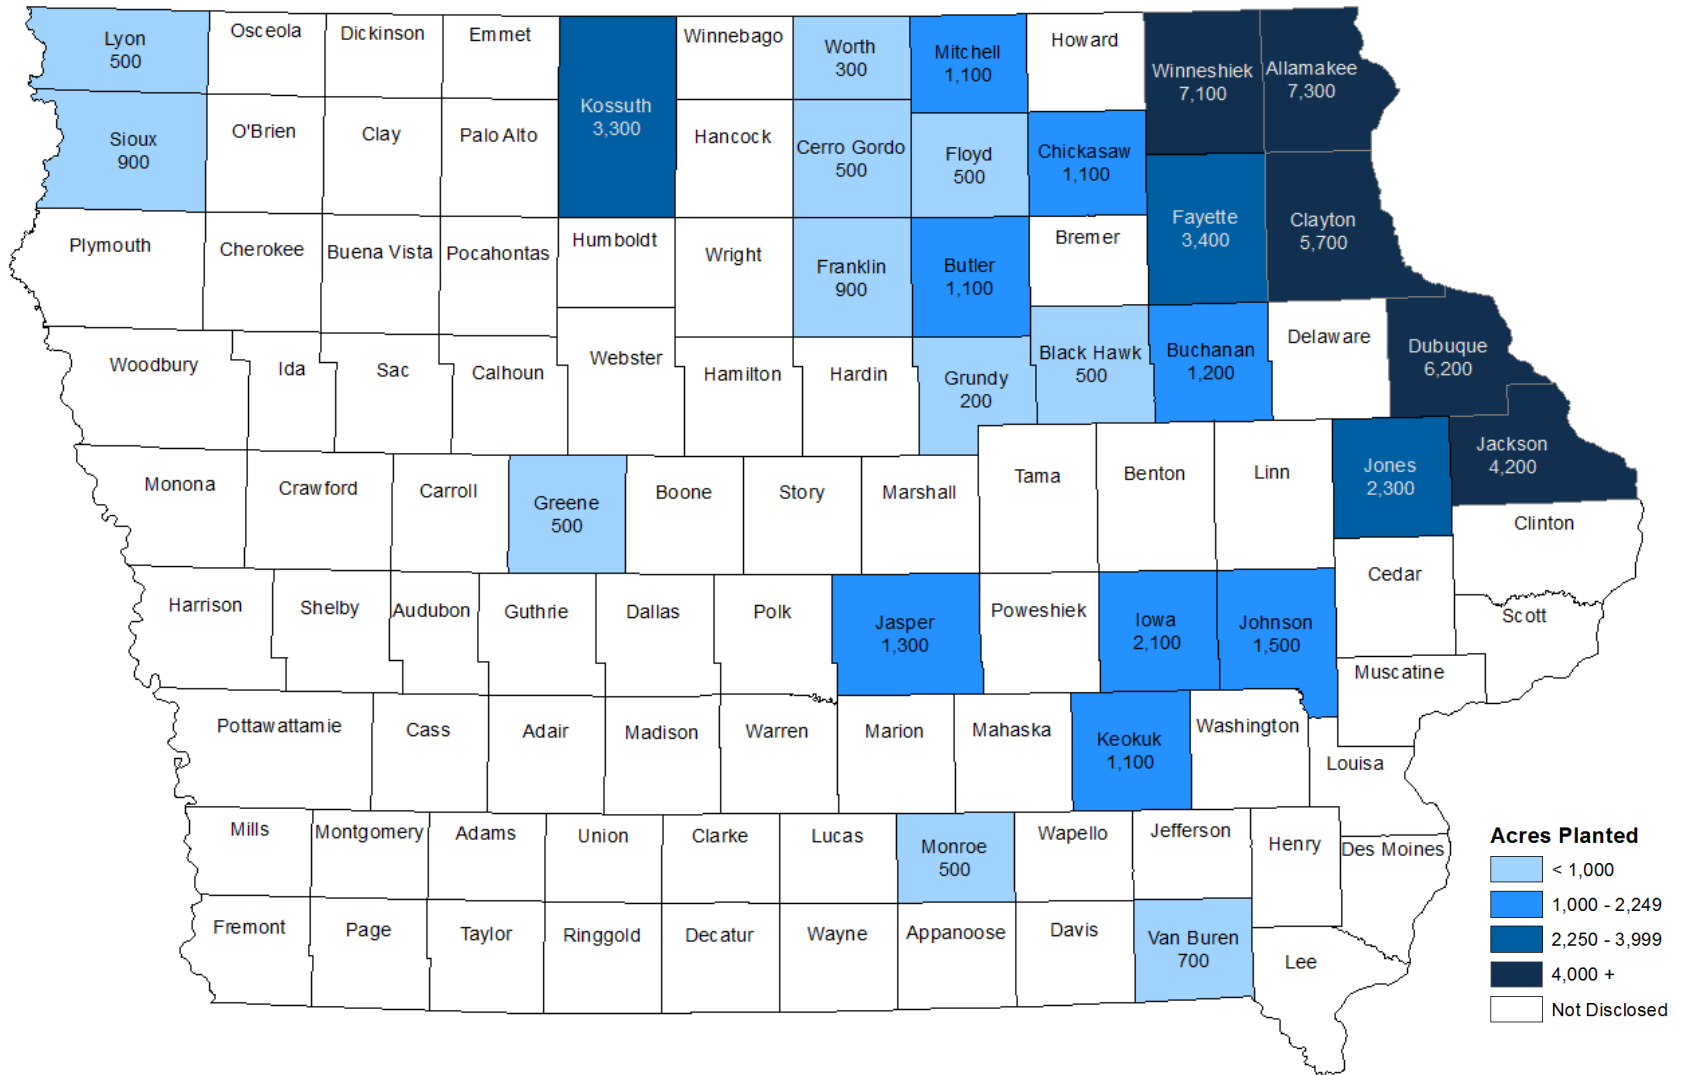

Oats Area Planted – Iowa: 2021

State Total: 130,000 Acres

Provided by USDA, National Agricultural Statistics Service, Upper Midwest Region

USDA is an equal opportunity provider and employer.

Oats Area Harvested – Iowa: 2021

State Total: 52,000 Acres

Provided by USDA, National Agricultural Statistics Service, Upper Midwest Region

USDA is an equal opportunity provider and employer.

Oats Production – Iowa: 2021

State Total: 4,004,000 Bushels

Provided by USDA, National Agricultural Statistics Service, Upper Midwest Region

USDA is an equal opportunity provider and employer.

Oats Yield – Iowa: 2021

State Average Yield: 77.0 Bushels per Acre

Provided by USDA, National Agricultural Statistics Service, Upper Midwest Region