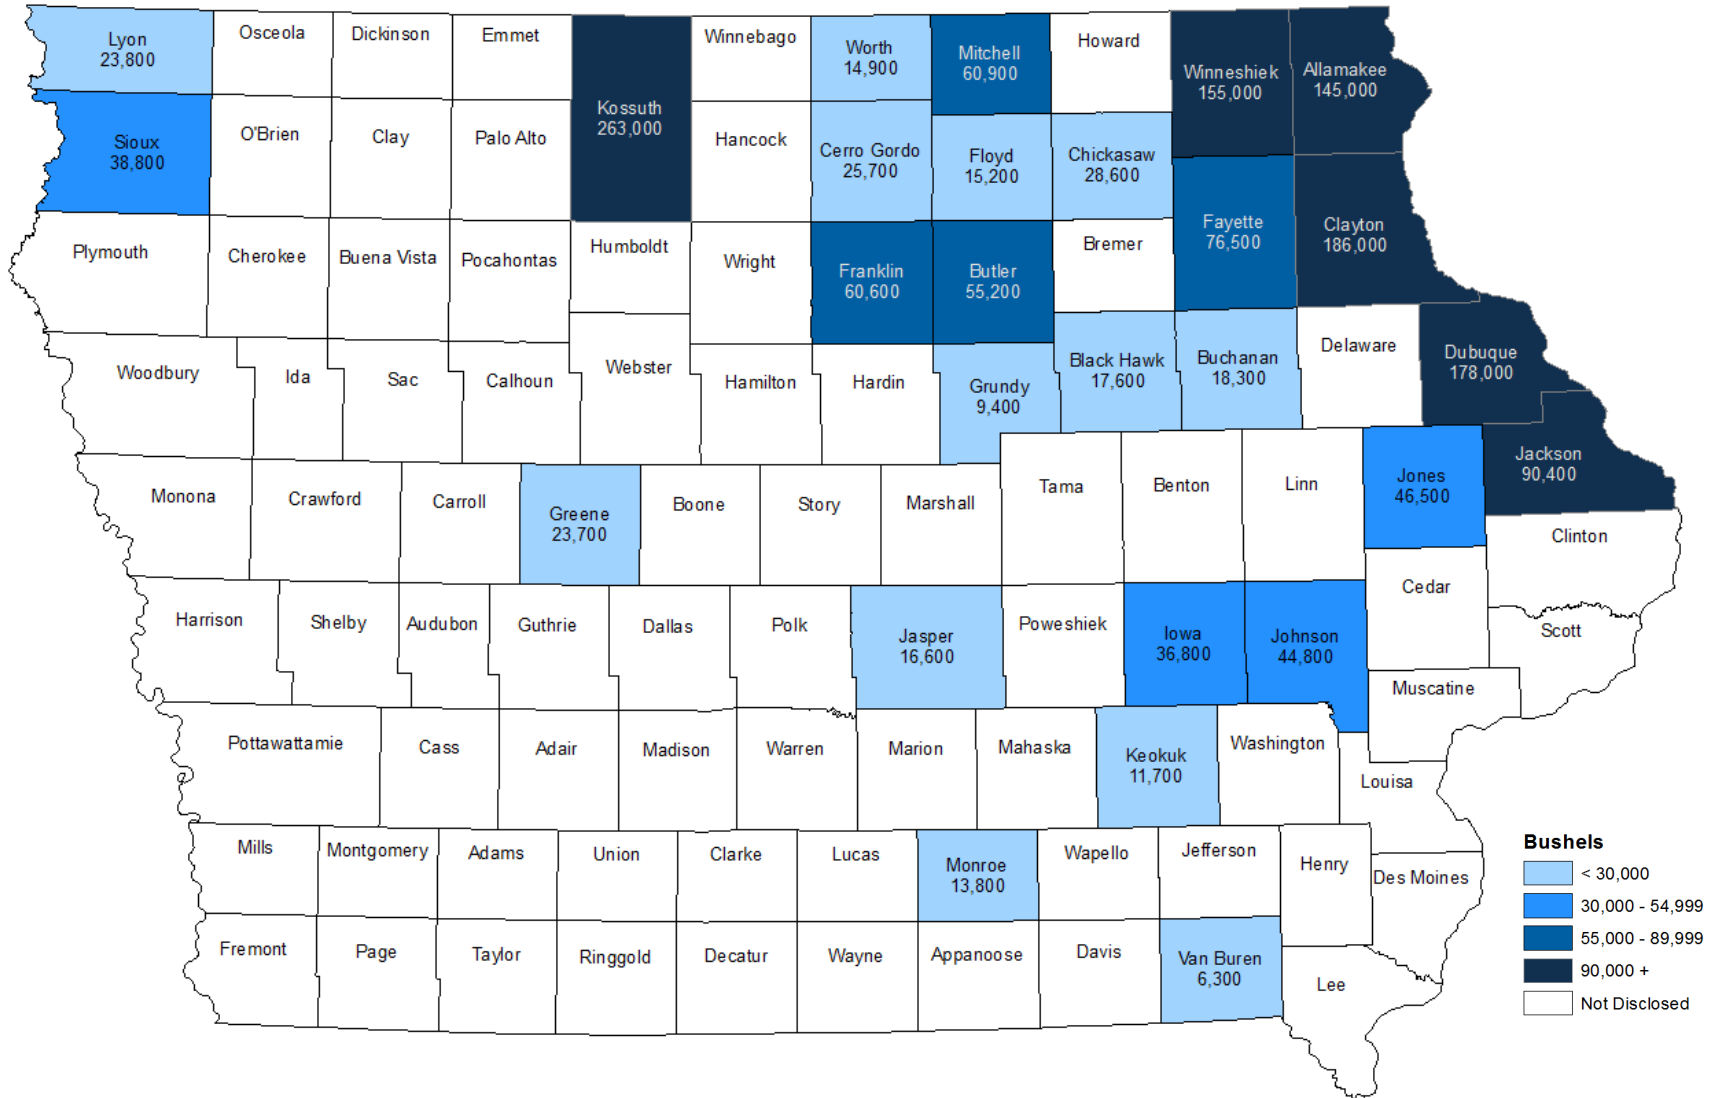

Oats Area Planted – Iowa: 2021

State Total: 130,000 Acres

Provided by USDA, National Agricultural Statistics Service, Upper Midwest Region

USDA is an equal opportunity provider and employer.

Oats Area Harvested – Iowa: 2021

State Total: 52,000 Acres

Provided by USDA, National Agricultural Statistics Service, Upper Midwest Region

USDA is an equal opportunity provider and employer.

Oats Production – Iowa: 2021

State Total: 4,004,000 Bushels

Provided by USDA, National Agricultural Statistics Service, Upper Midwest Region

USDA is an equal opportunity provider and employer.

Oats Yield – Iowa: 2021

State Average Yield: 77.0 Bushels per Acre

Provided by USDA, National Agricultural Statistics Service, Upper Midwest Region