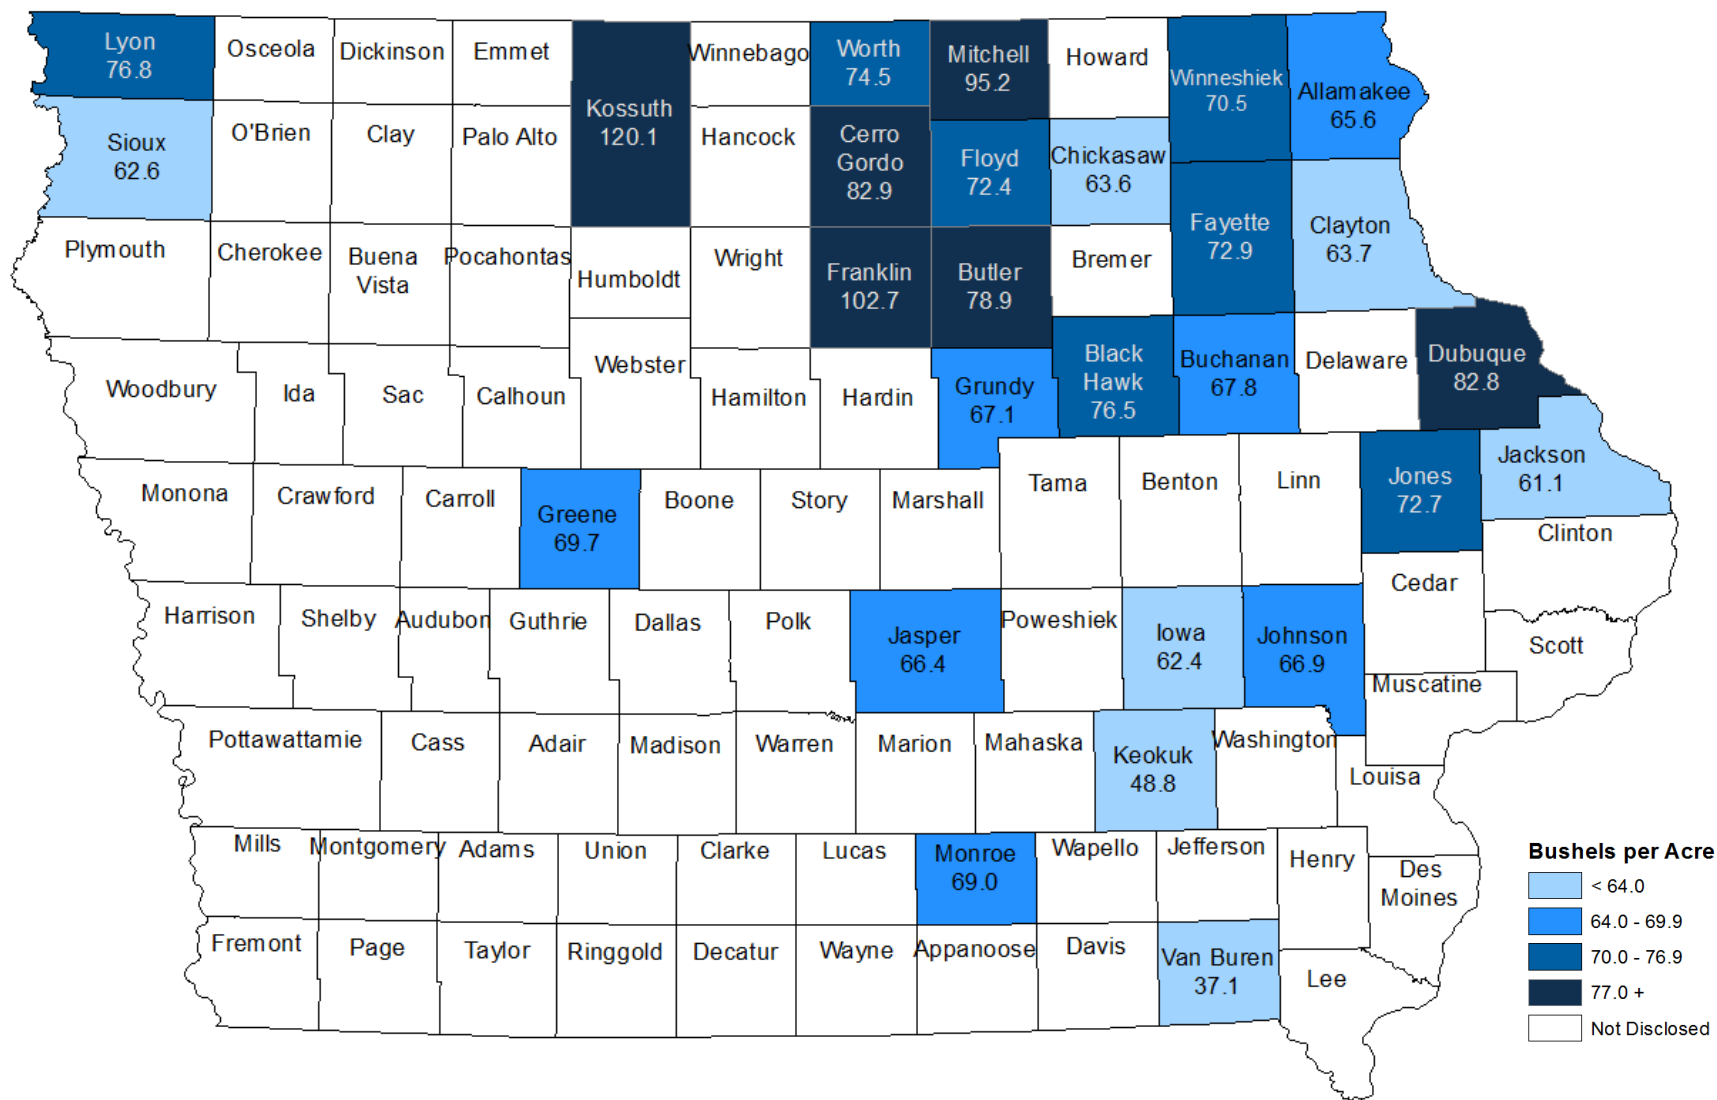

Oats Area Planted – Iowa: 2021

State Total: 130,000 Acres

Provided by USDA, National Agricultural Statistics Service, Upper Midwest Region

USDA is an equal opportunity provider and employer.

Oats Area Harvested – Iowa: 2021

State Total: 52,000 Acres

Provided by USDA, National Agricultural Statistics Service, Upper Midwest Region

USDA is an equal opportunity provider and employer.

Oats Production – Iowa: 2021

State Total: 4,004,000 Bushels

Provided by USDA, National Agricultural Statistics Service, Upper Midwest Region

USDA is an equal opportunity provider and employer.

Oats Yield – Iowa: 2021

State Average Yield: 77.0 Bushels per Acre

Provided by USDA, National Agricultural Statistics Service, Upper Midwest Region