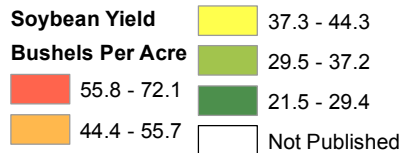

# 2017 Soybean Yield Kansas

Source: USDA National Agricultural Statistics Service  
February 22, 2018