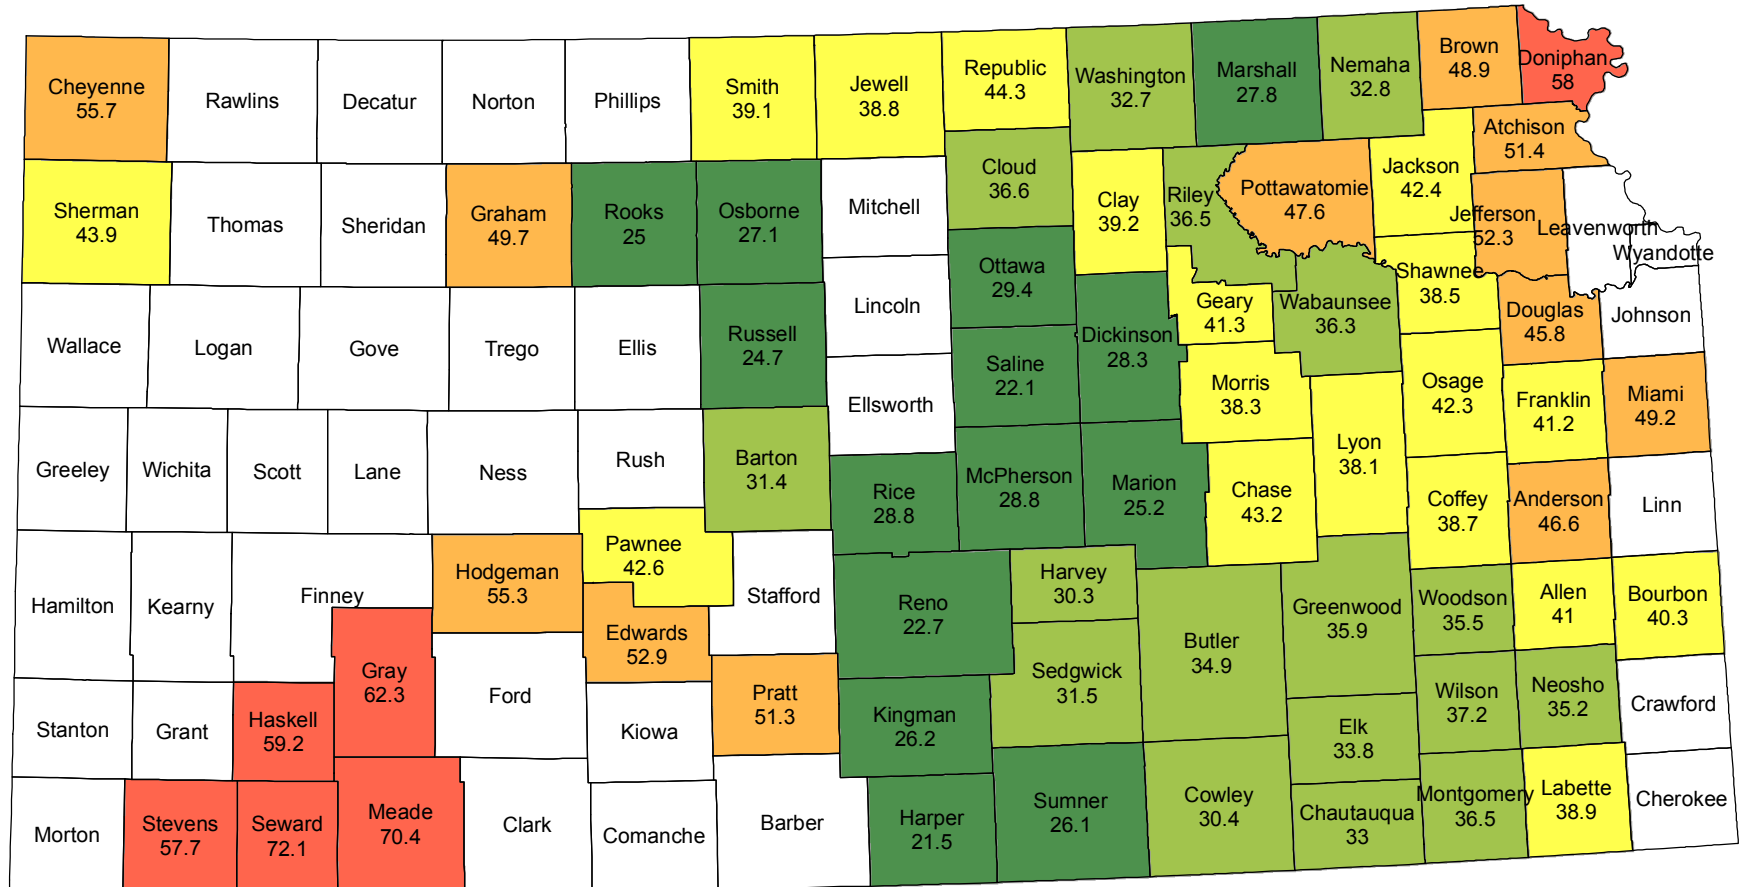

# 2017 Soybean Yield Kansas

Source: USDA National Agricultural Statistics Service  
February 22, 2018