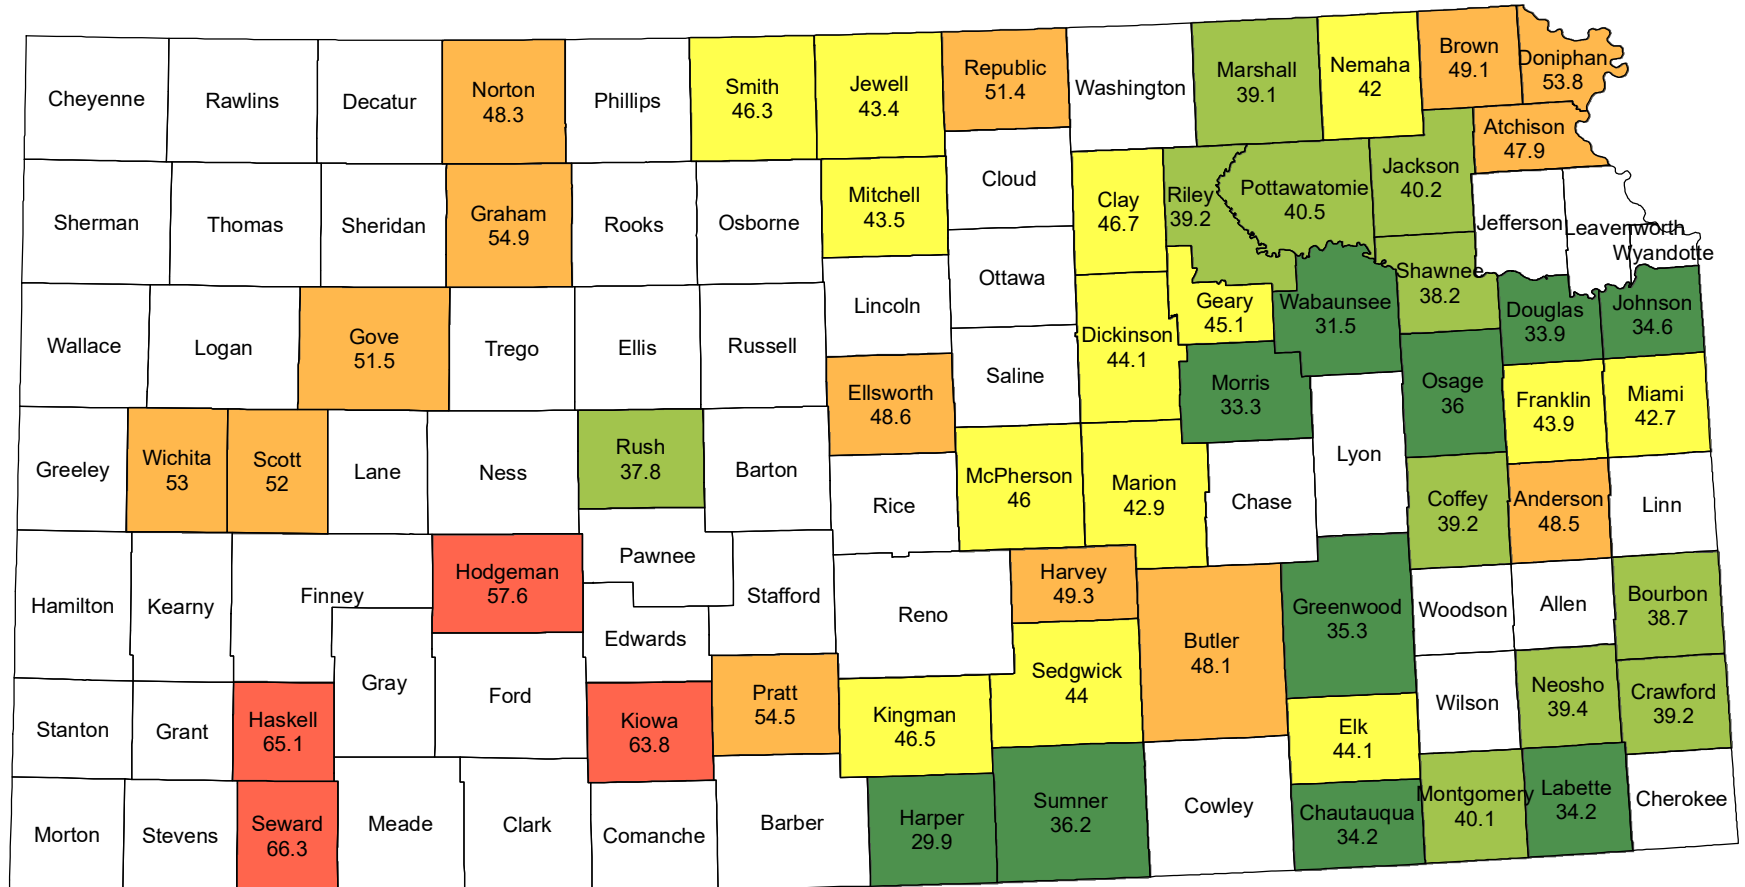

2018 Soybean Yield Kansas

Source: USDA National Agricultural Statistics Service
March 21, 2019