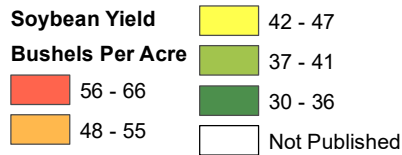

2018 Soybean Yield Kansas

Source: USDA National Agricultural Statistics Service
March 21, 2019