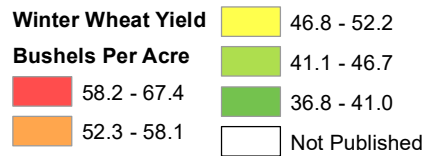

2021 Winter Wheat Yield Kansas

Source: USDA National Agricultural Statistics Service
December 9, 2021