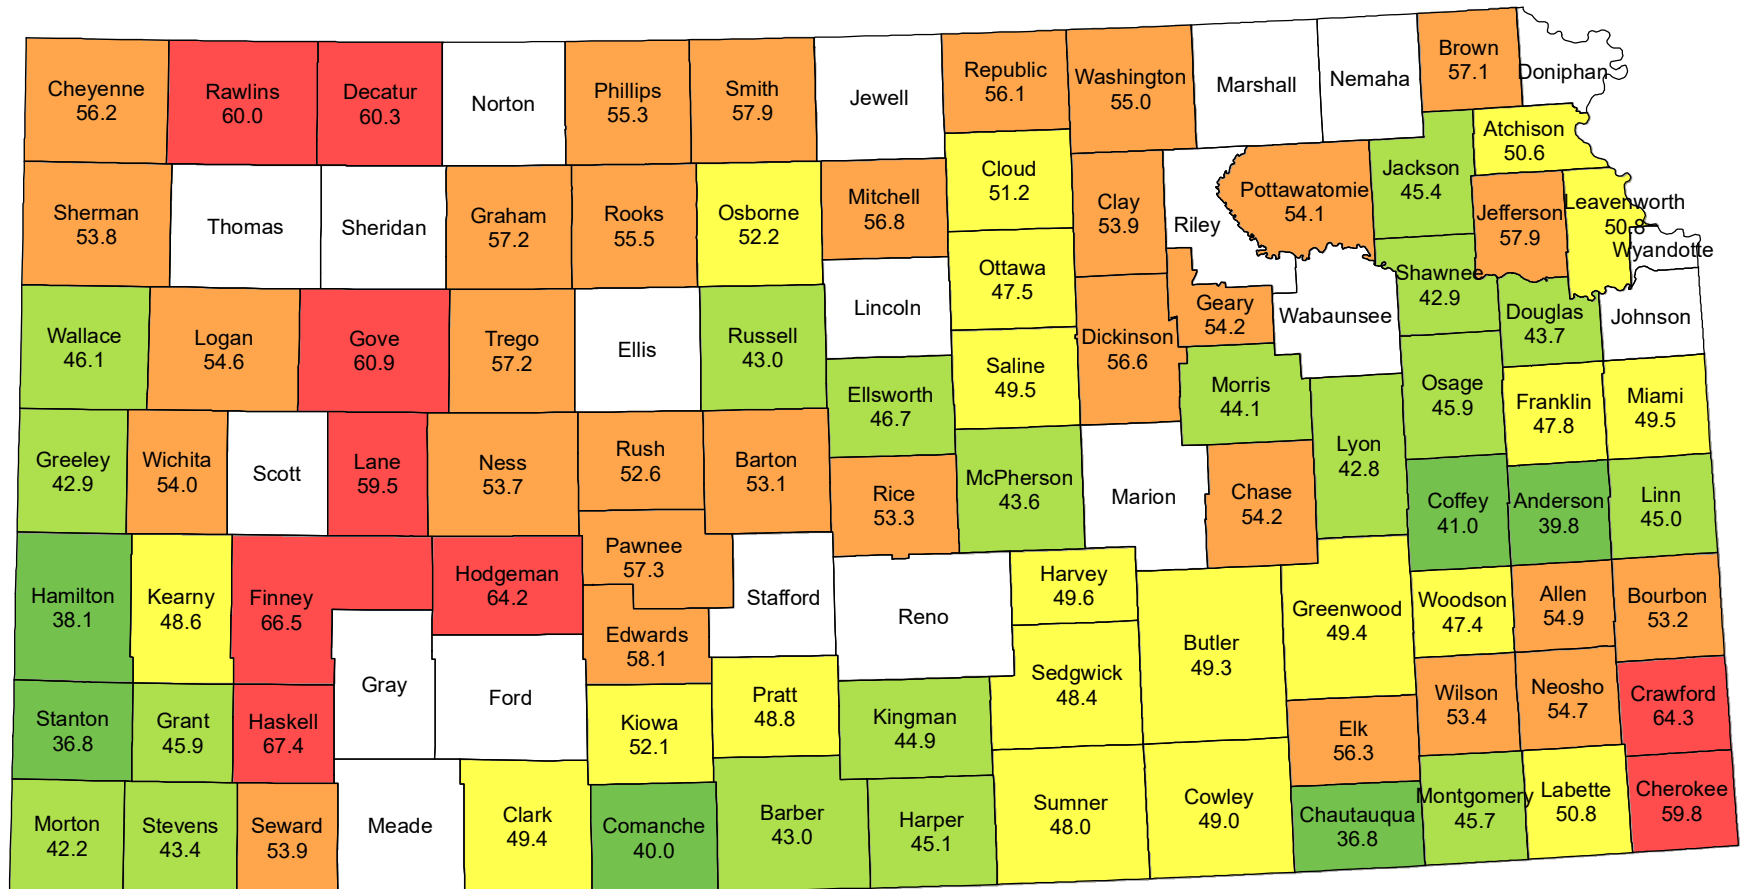

2021 Winter Wheat Yield Kansas

Source: USDA National Agricultural Statistics Service
December 9, 2021