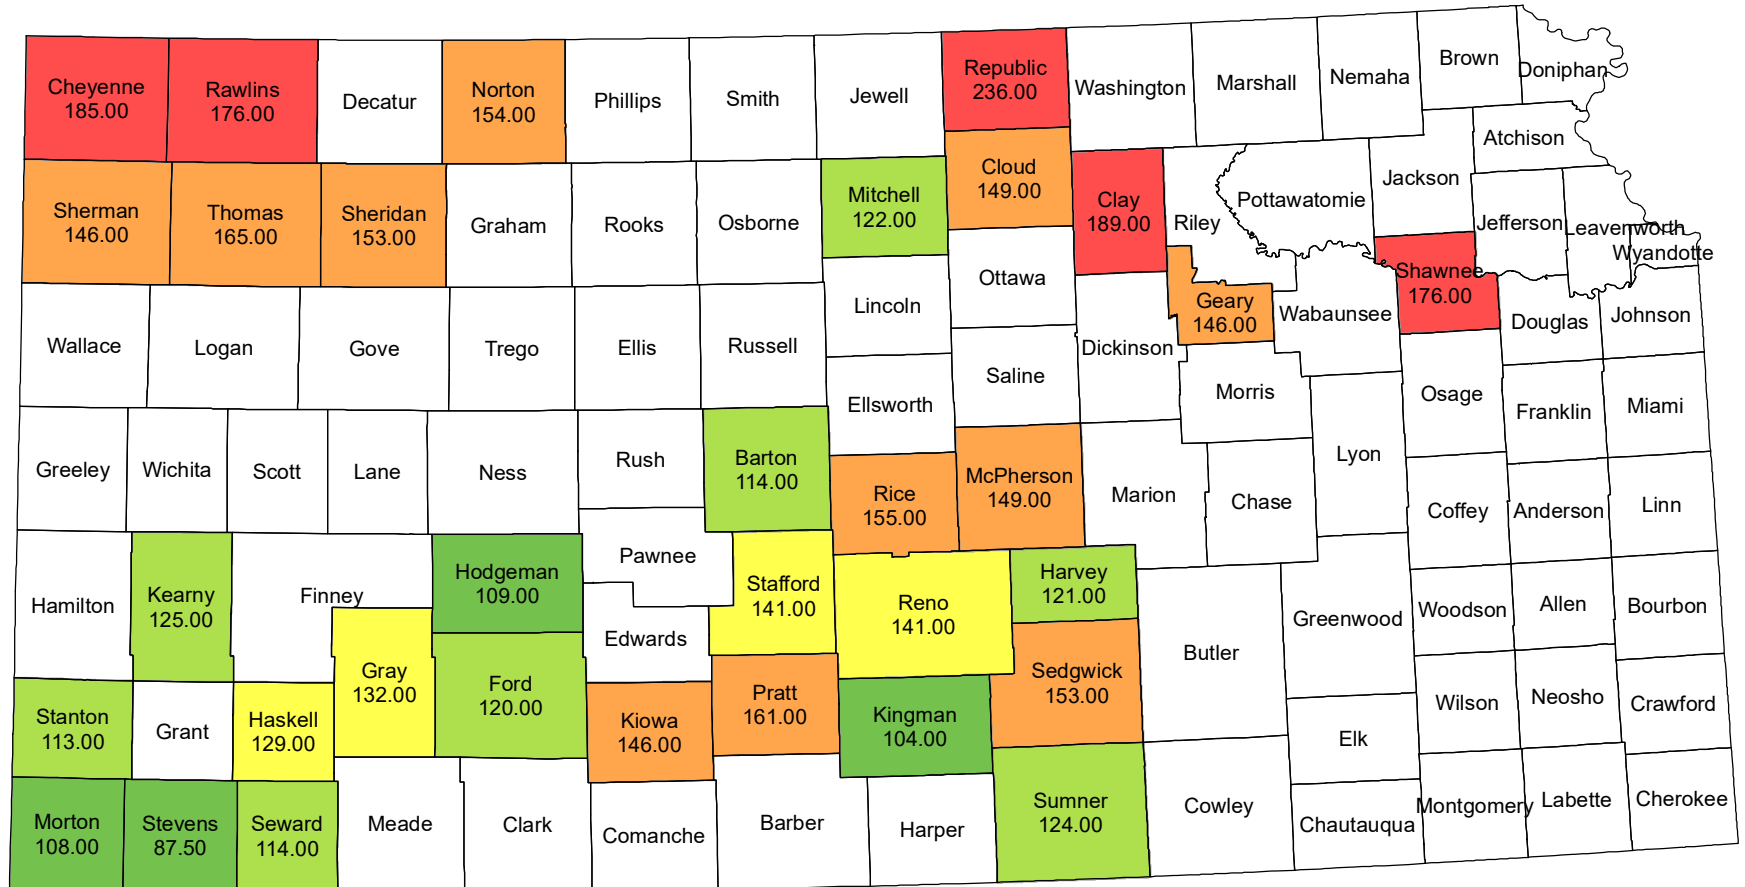

2022 Irrigated Cropland Cash Rent Paid Per Acre Kansas

Source: USDA National Agricultural Statistics Service
August 26, 2022

2022 Non-Irrigated Cropland Cash Rent Paid Per Acre Kansas

Source: USDA National Agricultural Statistics Service
August 26, 2022

2022 Pasture Cash Rent Paid Per Acre Kansas

Source: USDA National Agricultural Statistics Service
August 26, 2022