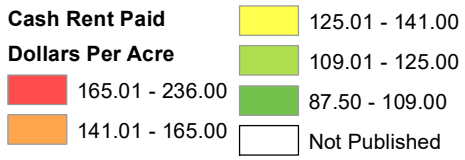

2022 Irrigated Cropland Cash Rent Paid Per Acre Kansas

Source: USDA National Agricultural Statistics Service
August 26, 2022

2022 Non-Irrigated Cropland Cash Rent Paid Per Acre Kansas

Source: USDA National Agricultural Statistics Service
August 26, 2022