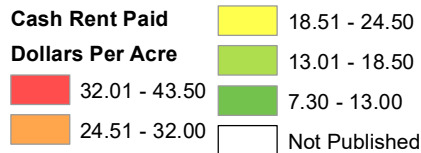

2022 Pasture Cash Rent Paid Per Acre Kansas

Source: USDA National Agricultural Statistics Service
August 26, 2022