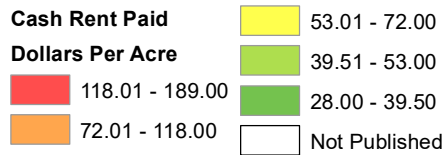

2022 Irrigated Cropland Cash Rent Paid Per Acre Kansas

Source: USDA National Agricultural Statistics Service
August 26, 2022

2022 Non-Irrigated Cropland Cash Rent Paid Per Acre Kansas

Source: USDA National Agricultural Statistics Service
August 26, 2022