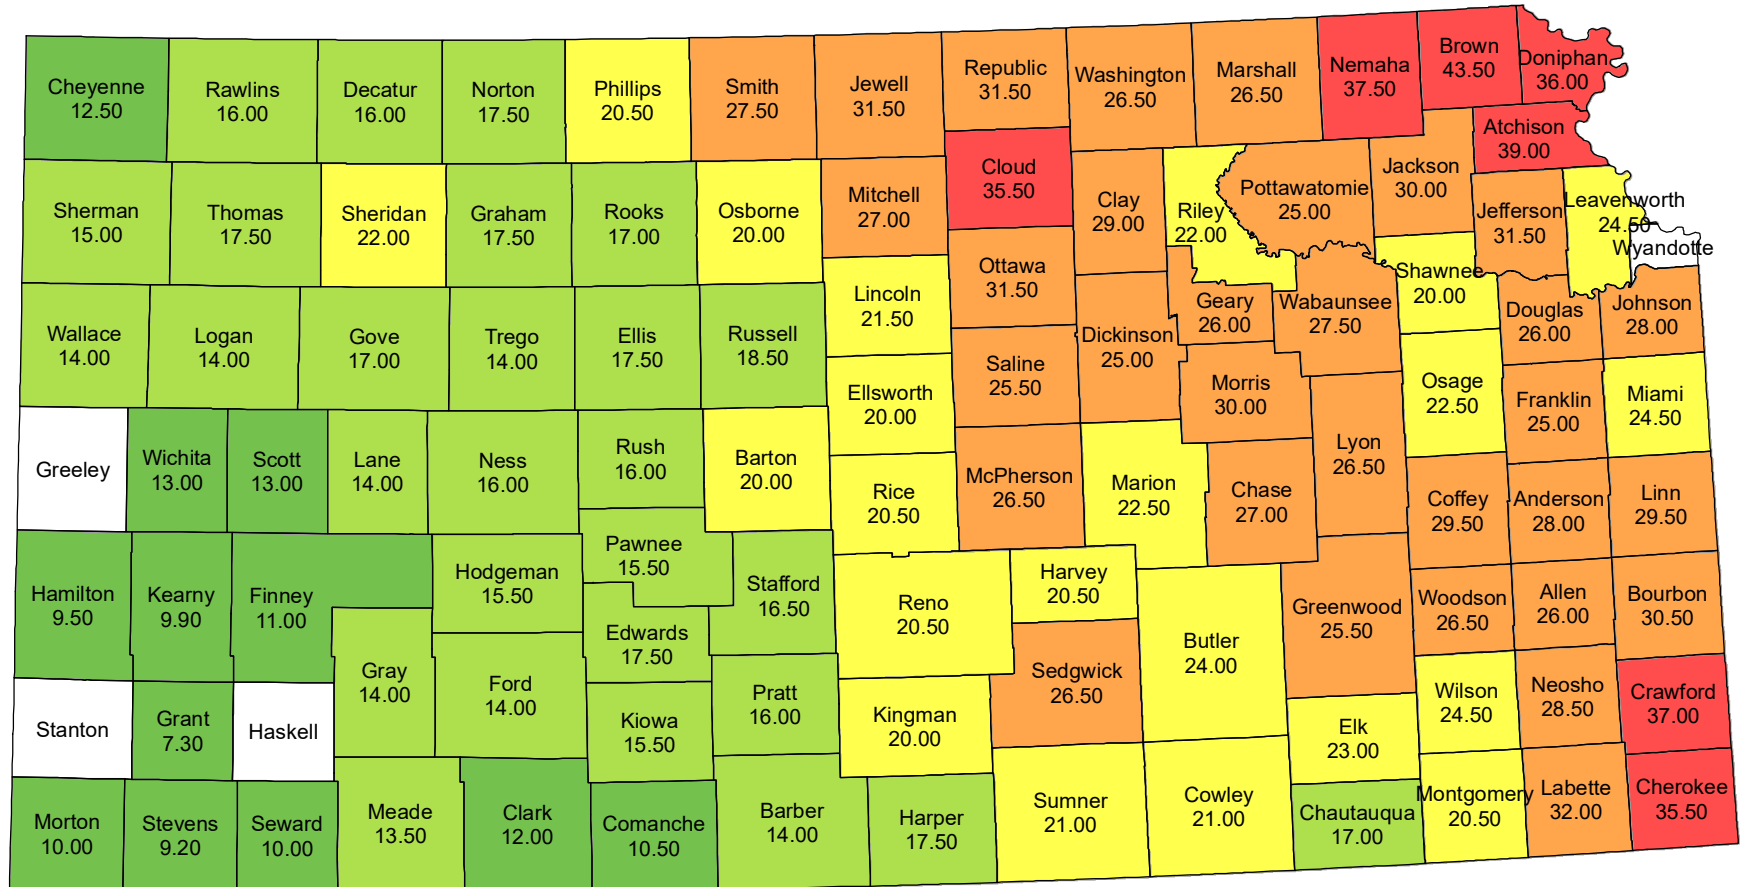

2022 Irrigated Cropland Cash Rent Paid Per Acre Kansas

Source: USDA National Agricultural Statistics Service
August 26, 2022

2022 Non-Irrigated Cropland Cash Rent Paid Per Acre Kansas

Source: USDA National Agricultural Statistics Service
August 26, 2022

2022 Pasture Cash Rent Paid Per Acre Kansas

Source: USDA National Agricultural Statistics Service
August 26, 2022