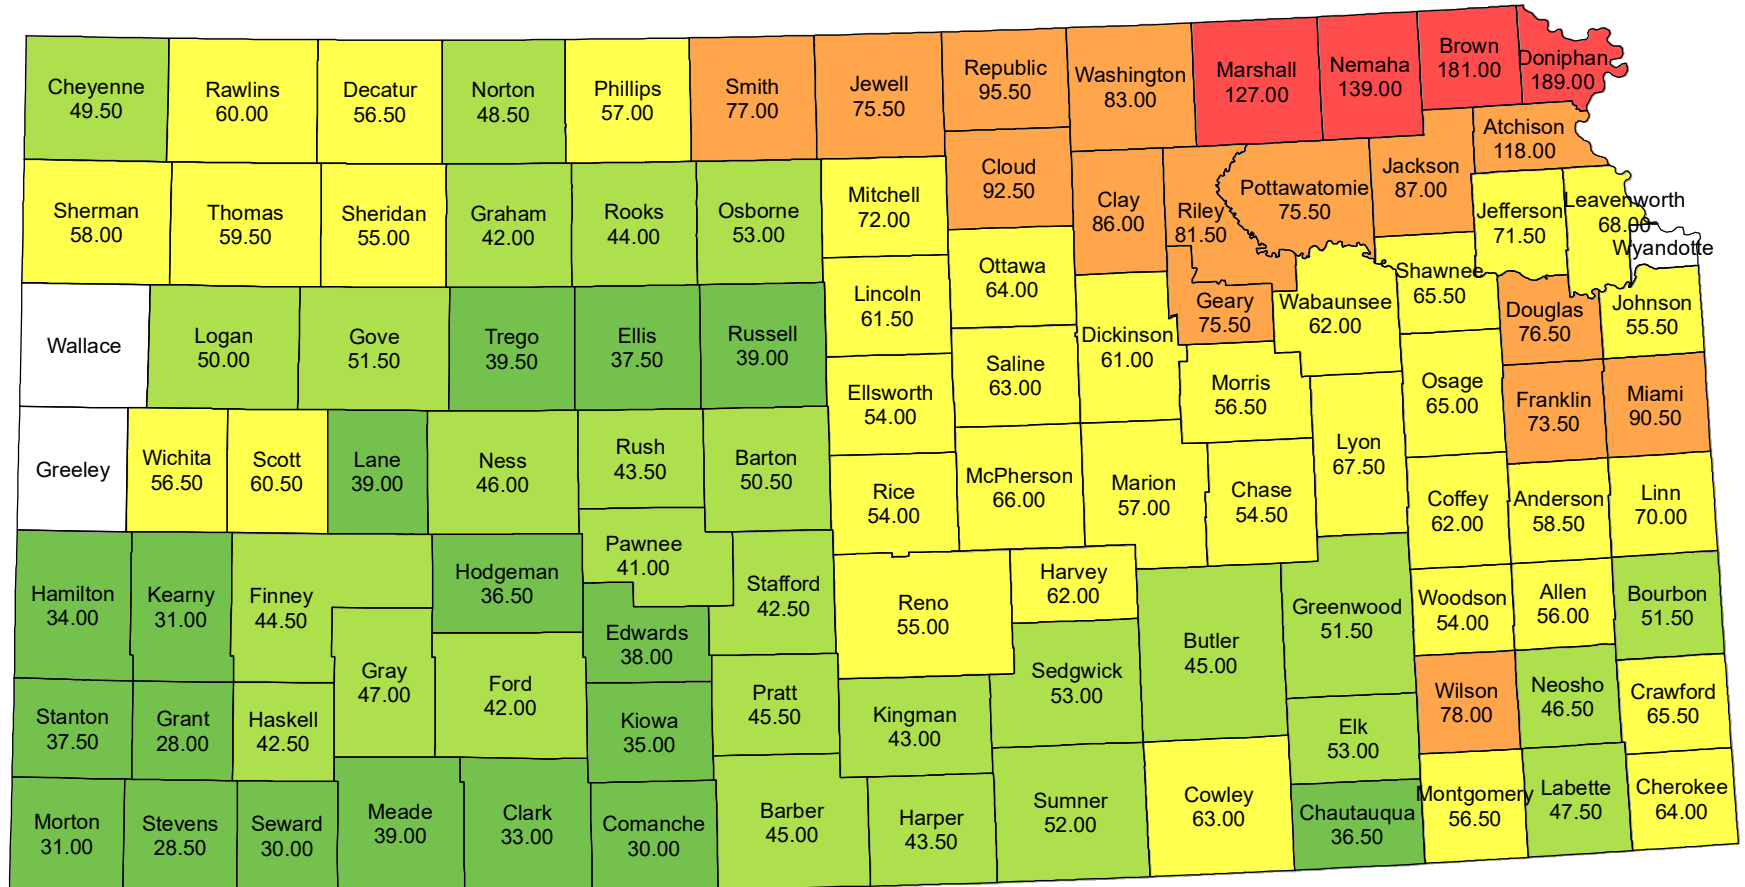

2022 Irrigated Cropland Cash Rent Paid Per Acre Kansas

Source: USDA National Agricultural Statistics Service
August 26, 2022

2022 Non-Irrigated Cropland Cash Rent Paid Per Acre Kansas

Source: USDA National Agricultural Statistics Service
August 26, 2022

2022 Pasture Cash Rent Paid Per Acre Kansas

Source: USDA National Agricultural Statistics Service
August 26, 2022