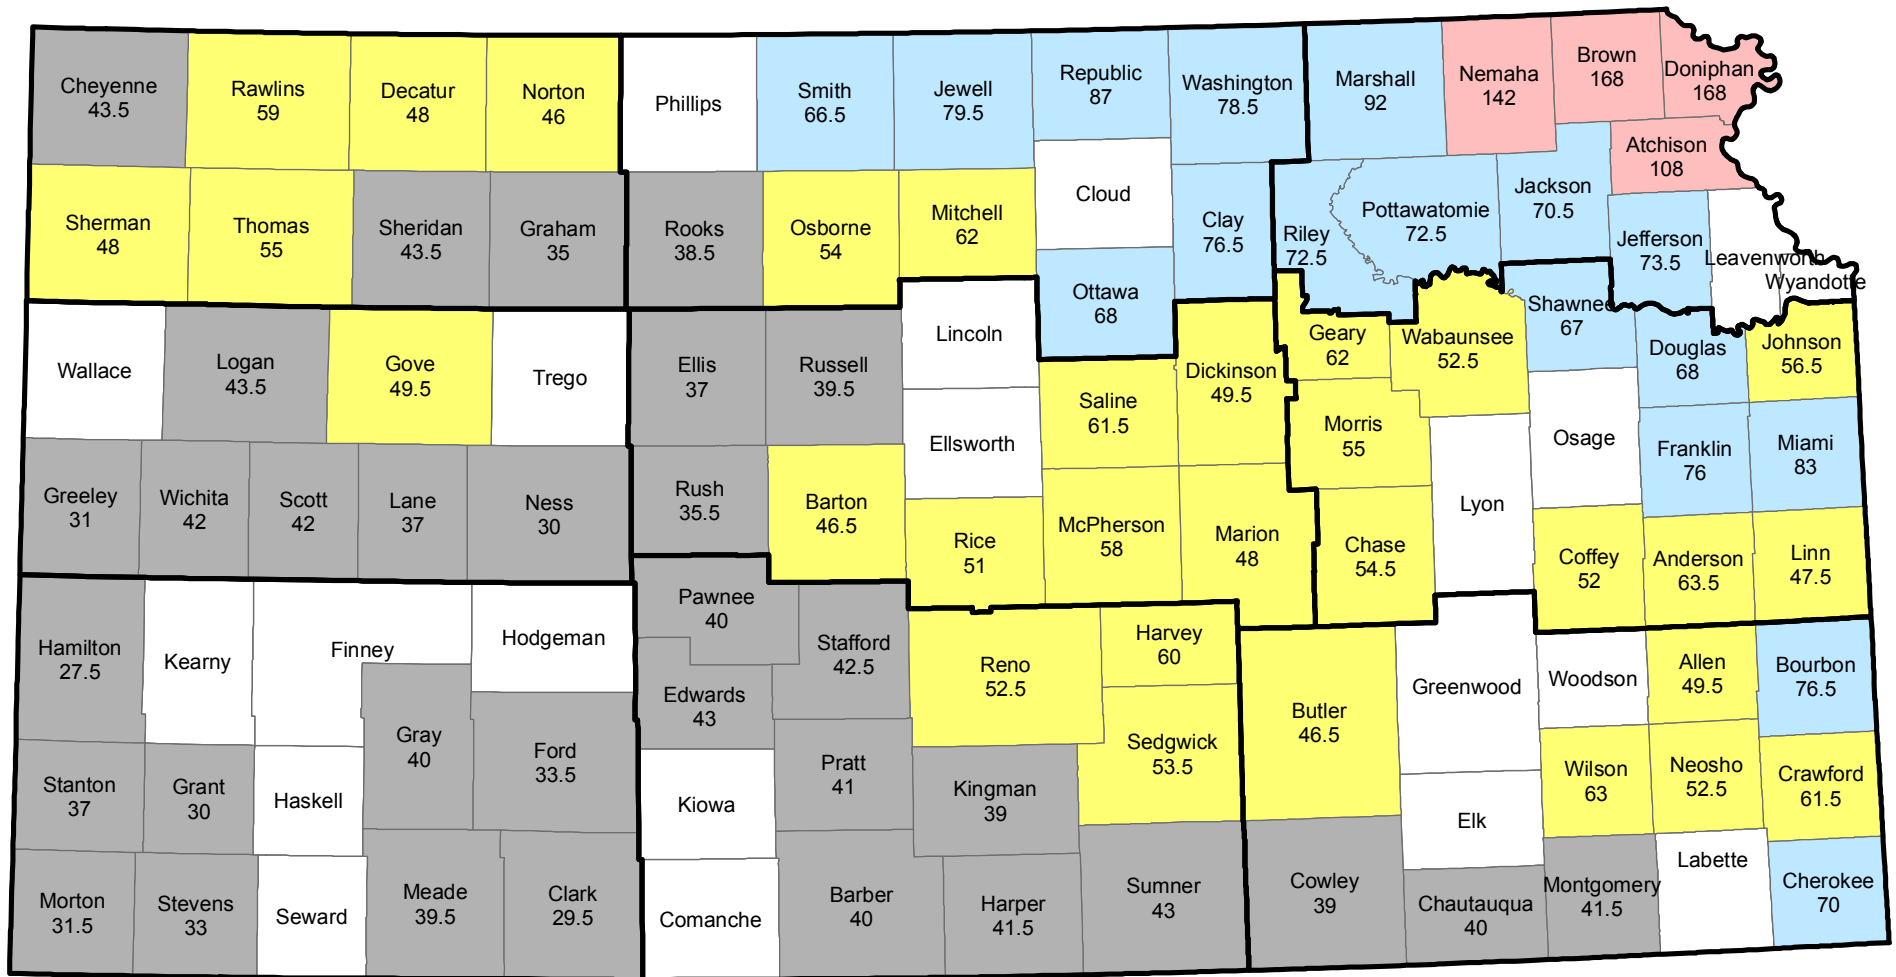

2017 Kansas Irrigated Cropland Cash Rent Paid Per Acre

Source: USDA National Agricultural Statistics Service - Sept 8, 2017

2017 Kansas Non-Irrigated Cropland Cash Rent Paid Per Acre

Source: USDA National Agricultural Statistics Service - Sept 8, 2017

2017 Kansas Pasture Cash Rent Paid Per Acre

Source: USDA National Agricultural Statistics Service - Sept 8, 2017