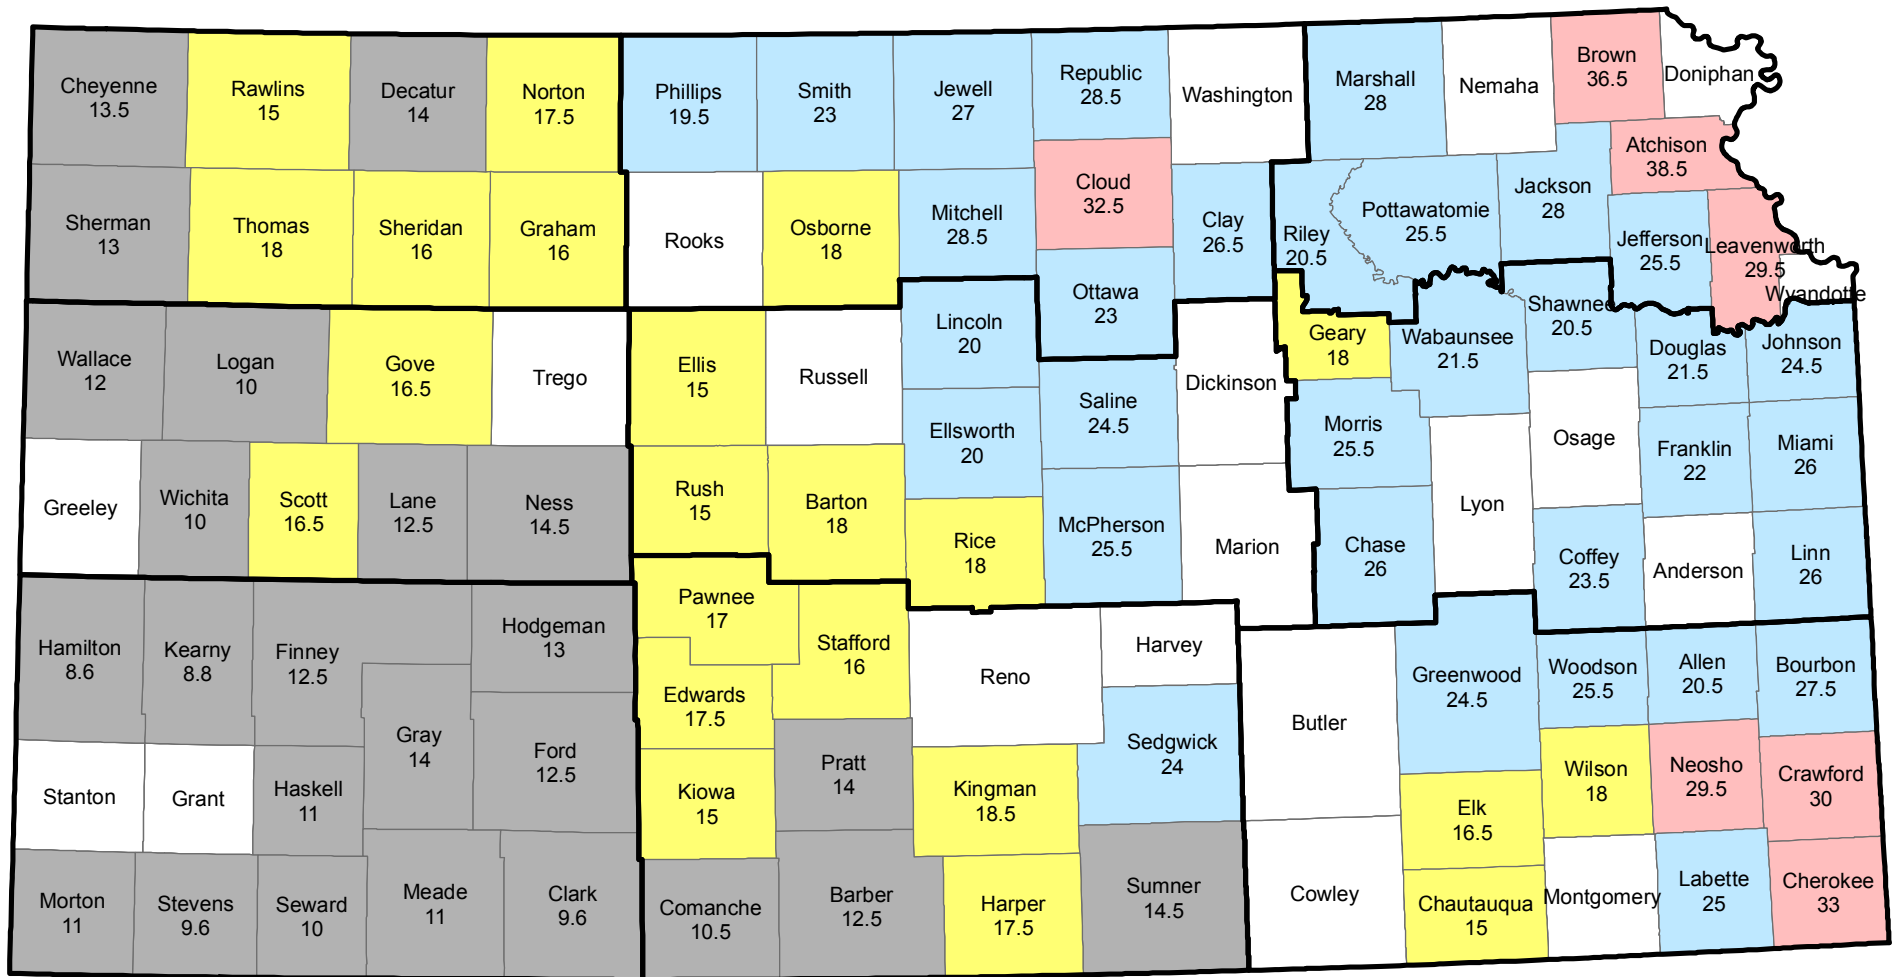

2017 Kansas Irrigated Cropland Cash Rent Paid Per Acre

Source: USDA National Agricultural Statistics Service - Sept 8, 2017

2017 Kansas Non-Irrigated Cropland Cash Rent Paid Per Acre

Source: USDA National Agricultural Statistics Service - Sept 8, 2017

2017 Kansas Pasture Cash Rent Paid Per Acre

Source: USDA National Agricultural Statistics Service - Sept 8, 2017