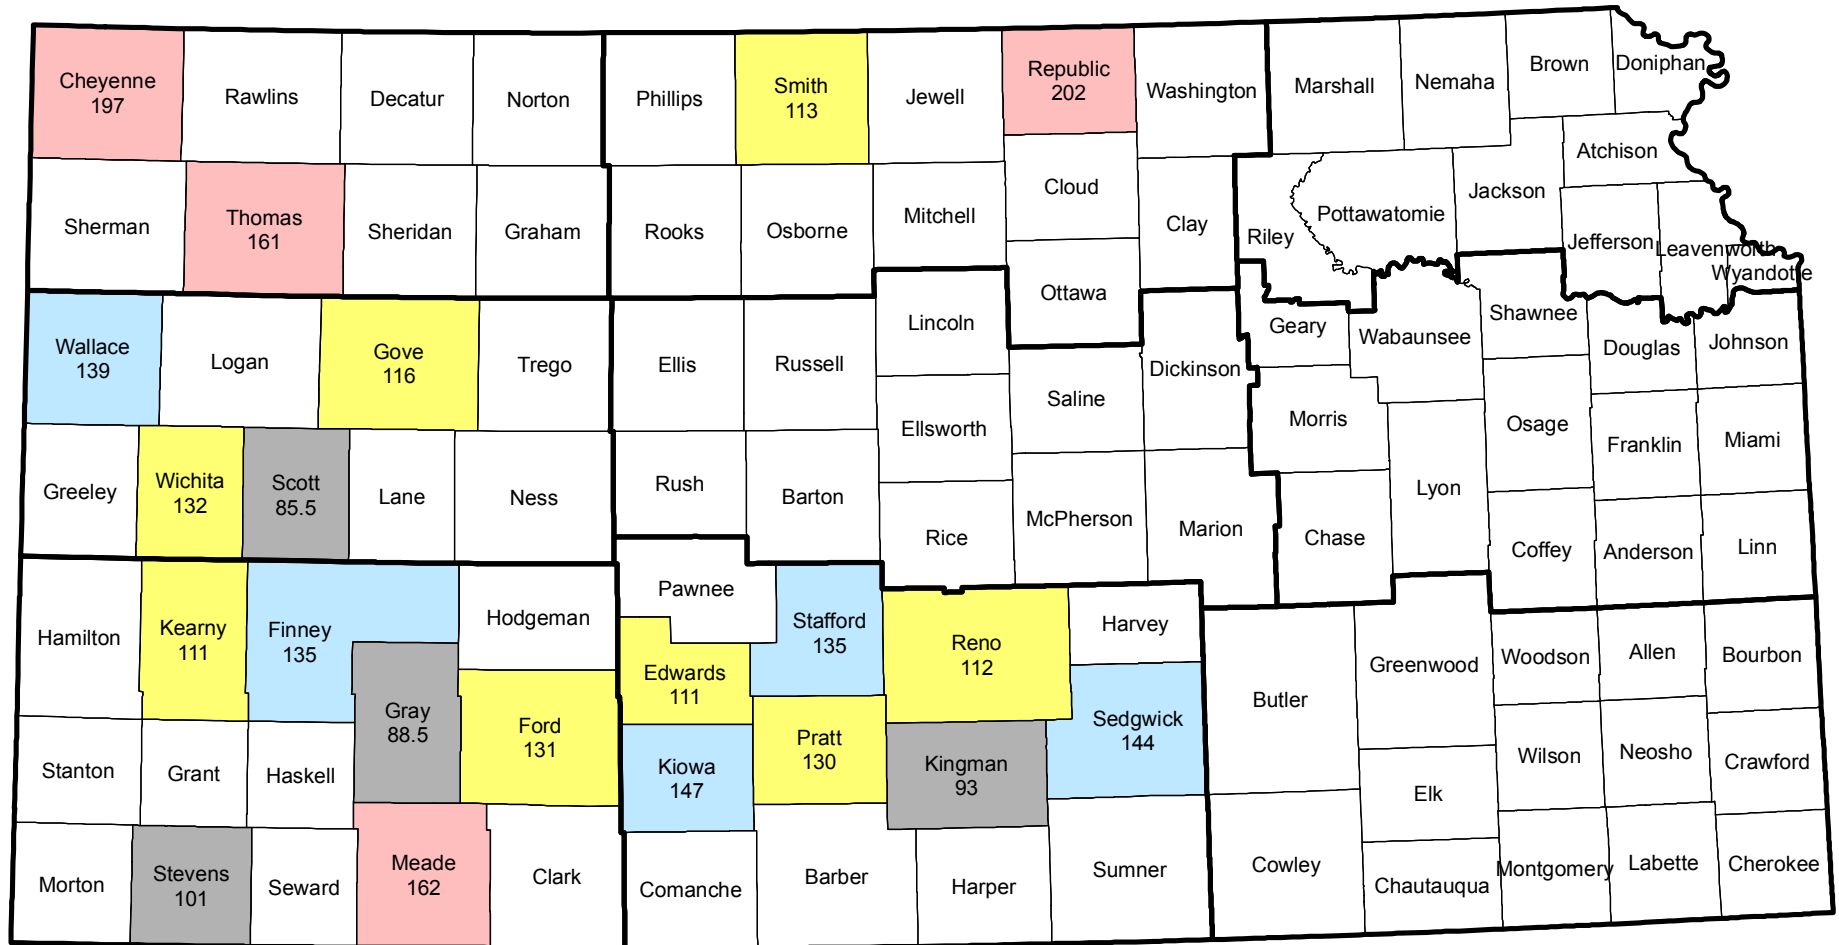

2017 Kansas Irrigated Cropland Cash Rent Paid Per Acre

Source: USDA National Agricultural Statistics Service - Sept 8, 2017

2017 Kansas Non-Irrigated Cropland Cash Rent Paid Per Acre

Source: USDA National Agricultural Statistics Service - Sept 8, 2017

2017 Kansas Pasture Cash Rent Paid Per Acre

Source: USDA National Agricultural Statistics Service - Sept 8, 2017