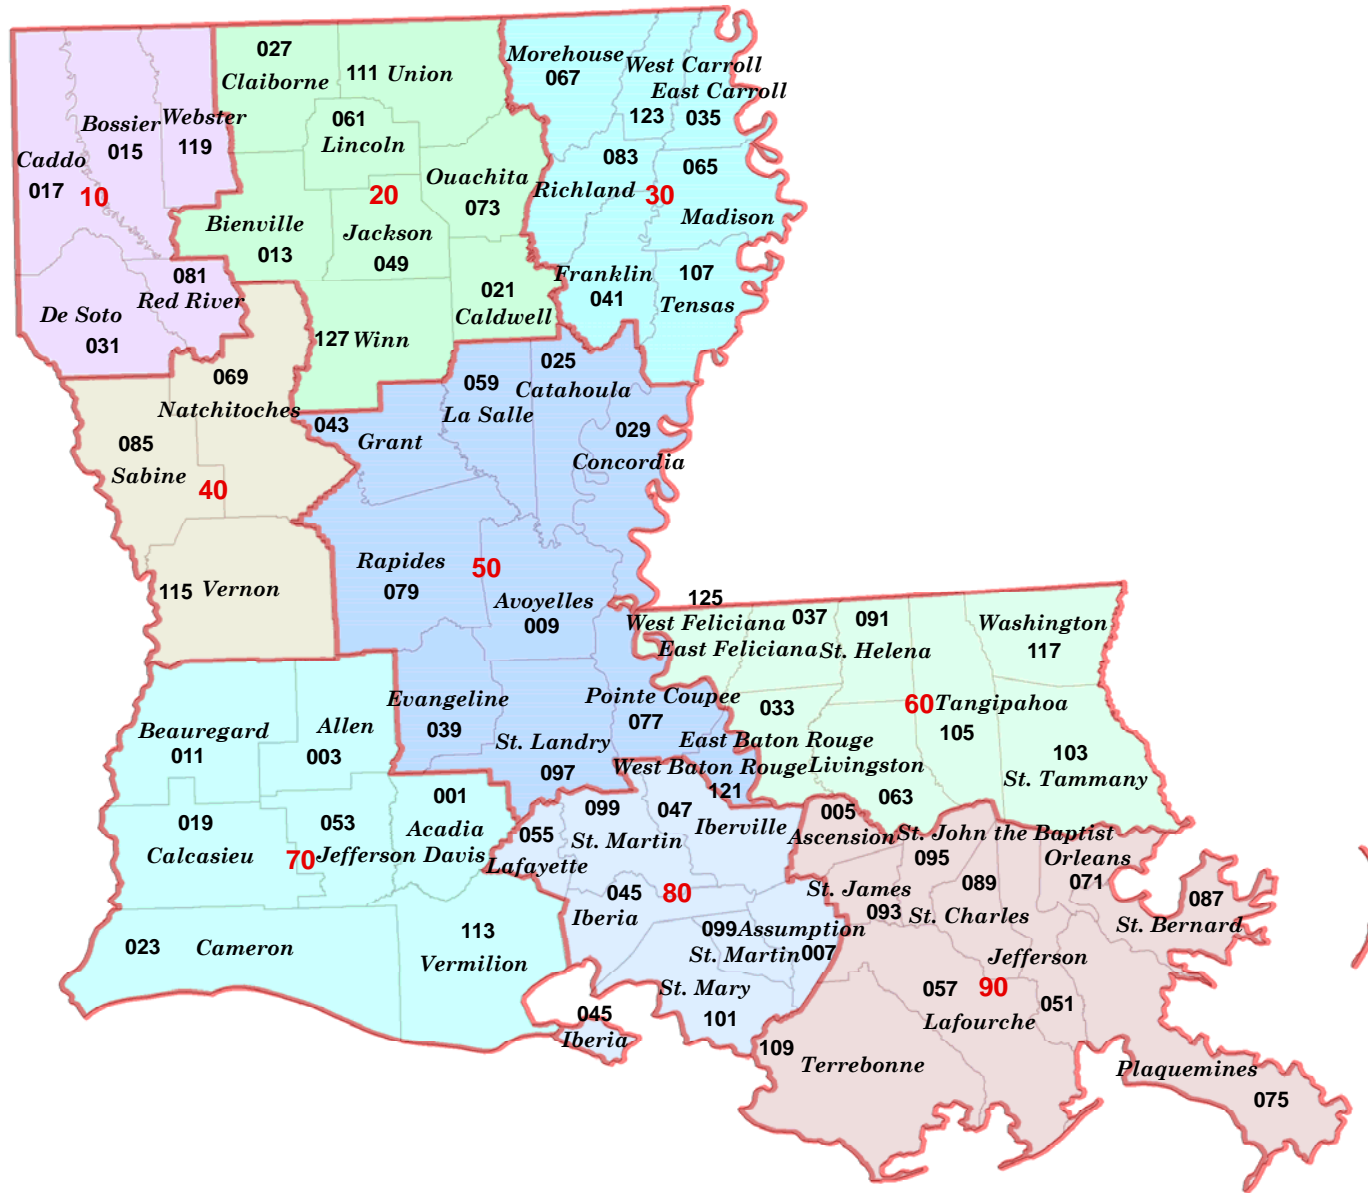

LOUISIANA DISTRICTS AND PARISHES

0 34,500 69,000 138,000 Meters