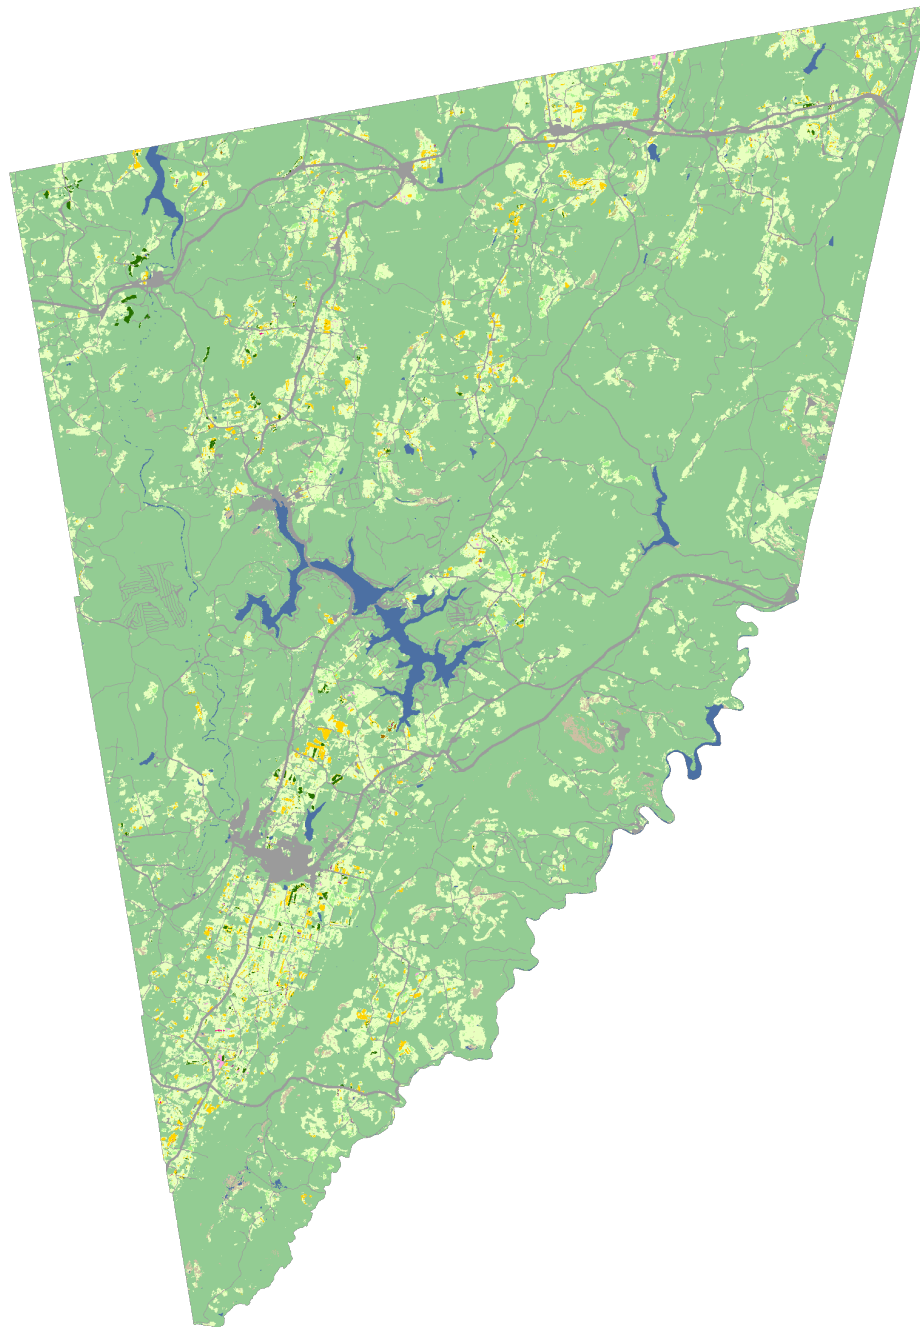

# 2013 CDL, Garrett County, Maryland

Land Cover Categories  
(by decreasing acreage)

### AGRICULTURE\*

-  Grass/Pasture
-  Other Hay/Non Alfalfa
-  Corn
-  Soybeans
-  Alfalfa
-  Fallow/Idle Cropland
-  Oats
-  Winter Wheat
-  Barley
-  Sod/Grass Seed
-  Dbl Crop WinWht/Soybeans
-  Dbl Crop Barley/Sorghum
-  Rye
-  Sweet Corn
-  Dbl Crop Barley/Soybeans
-  Dbl Crop WinWht/Corn

### NON-AGRICULTURE\*\*

-  Deciduous Forest
-  Developed/Open Space
-  Evergreen Forest
-  Open Water
-  Barren
-  Developed/Low Intensity

0 2.33 4.65 6.98  
miles