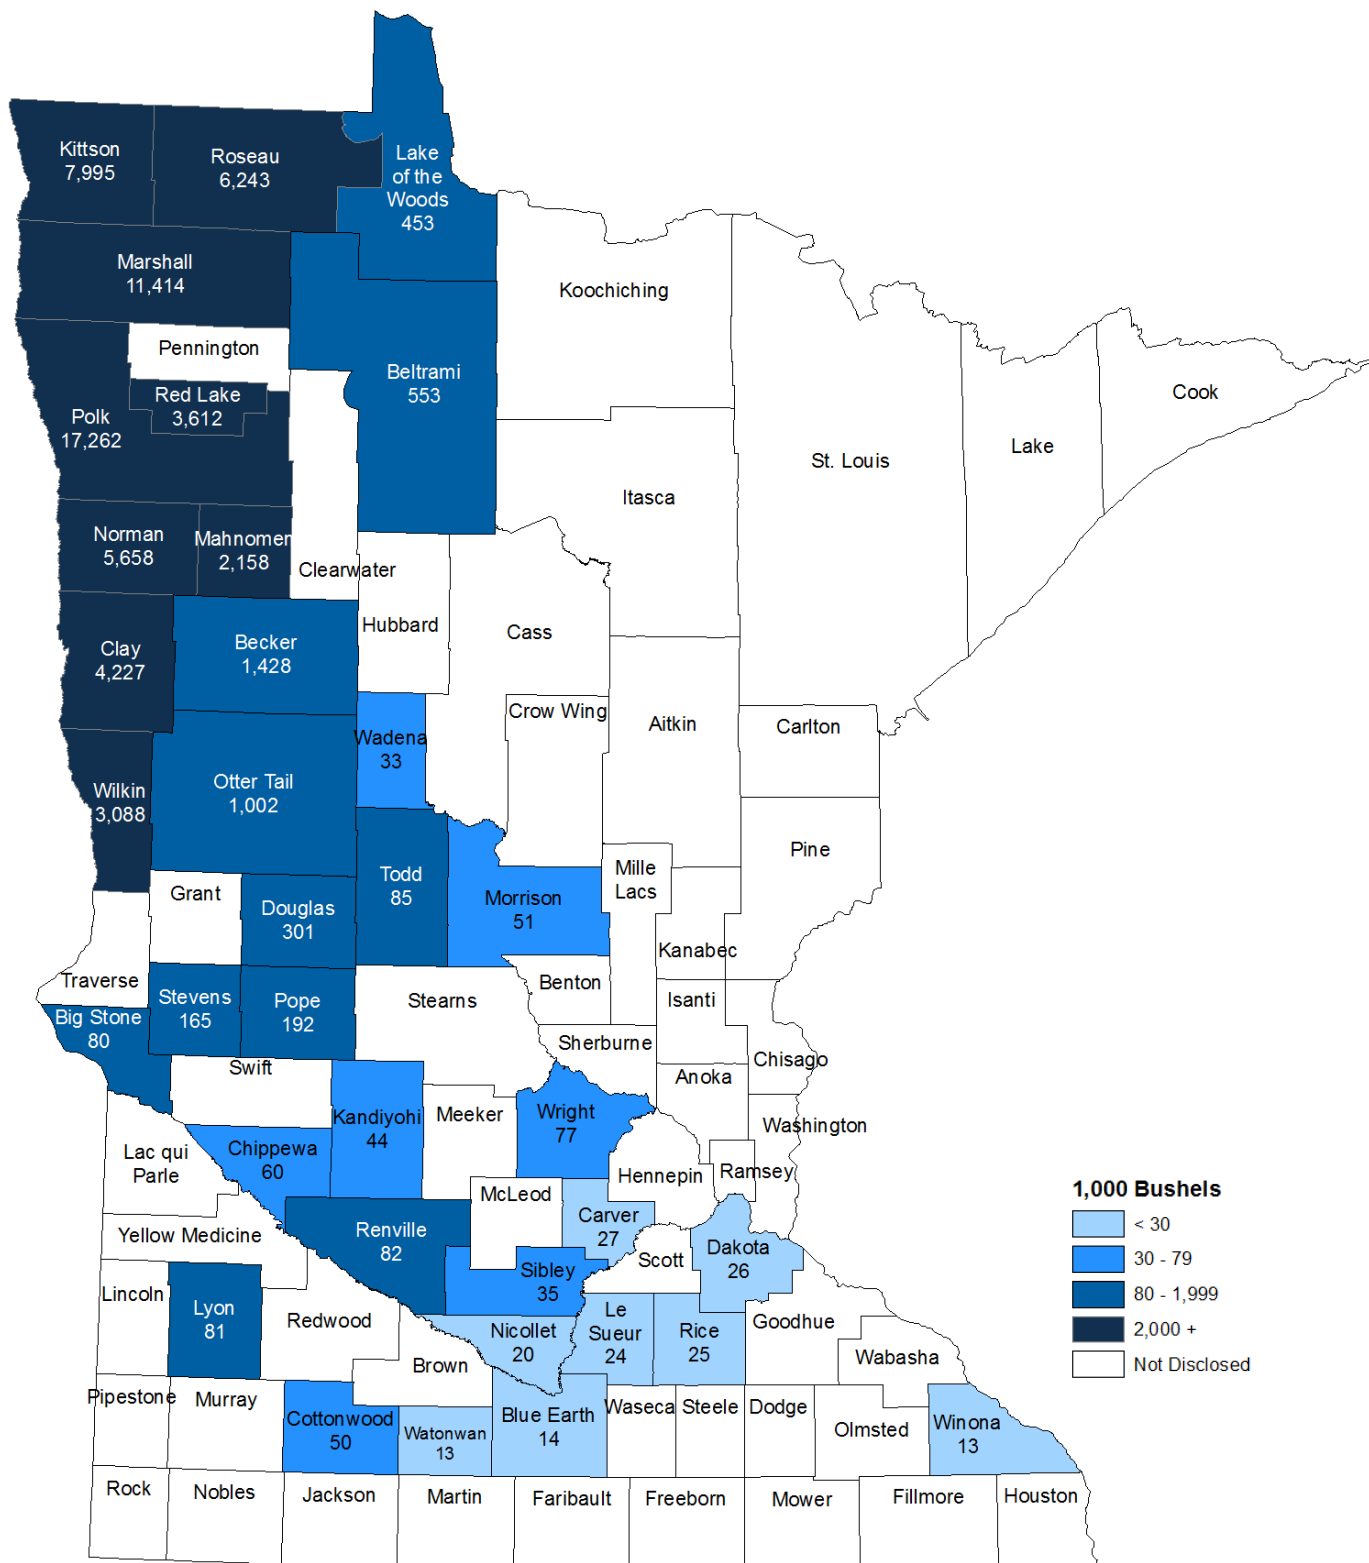

# Spring Wheat Area Planted – Minnesota: 2022

State Total: 1,250,000 Acres

# Spring Wheat Area Harvested – Minnesota: 2022

State Total: 1,210,000 Acres

### Acres Harvested

Provided by USDA, National Agricultural Statistics Service, Upper Midwest Region

USDA is an equal opportunity provider and employer.

# Spring Wheat Production – Minnesota: 2022

State Total: 73,810,000 Bushels

Provided by USDA, National Agricultural Statistics Service, Upper Midwest Region

USDA is an equal opportunity provider and employer.