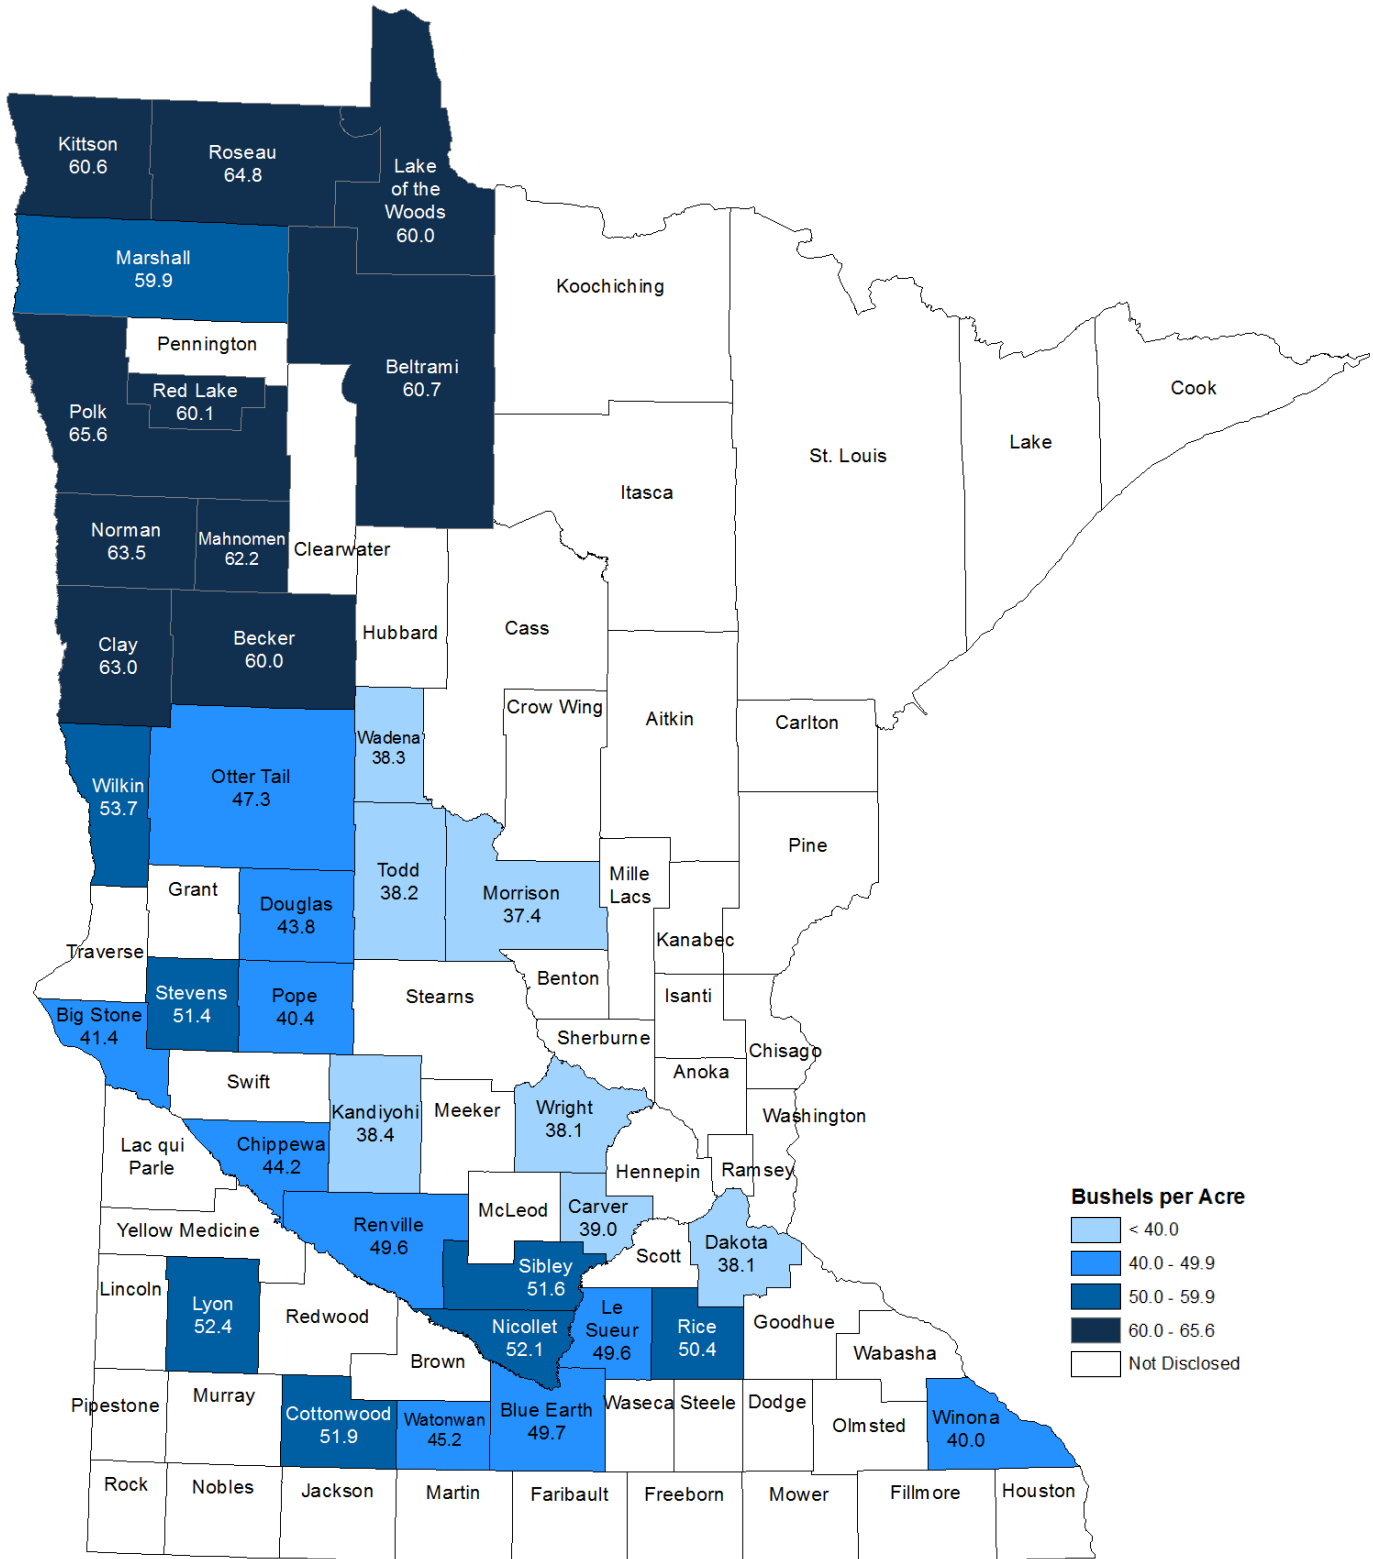

# Spring Wheat Production – Minnesota: 2022

State Total: 73,810,000 Bushels

Provided by USDA, National Agricultural Statistics Service, Upper Midwest Region

USDA is an equal opportunity provider and employer.

# Spring Wheat Yield – Minnesota: 2022

State Average Yield: 61.0 Bushels per Acre

Provided by USDA, National Agricultural Statistics Service, Upper Midwest Region

USDA is an equal opportunity provider and employer.