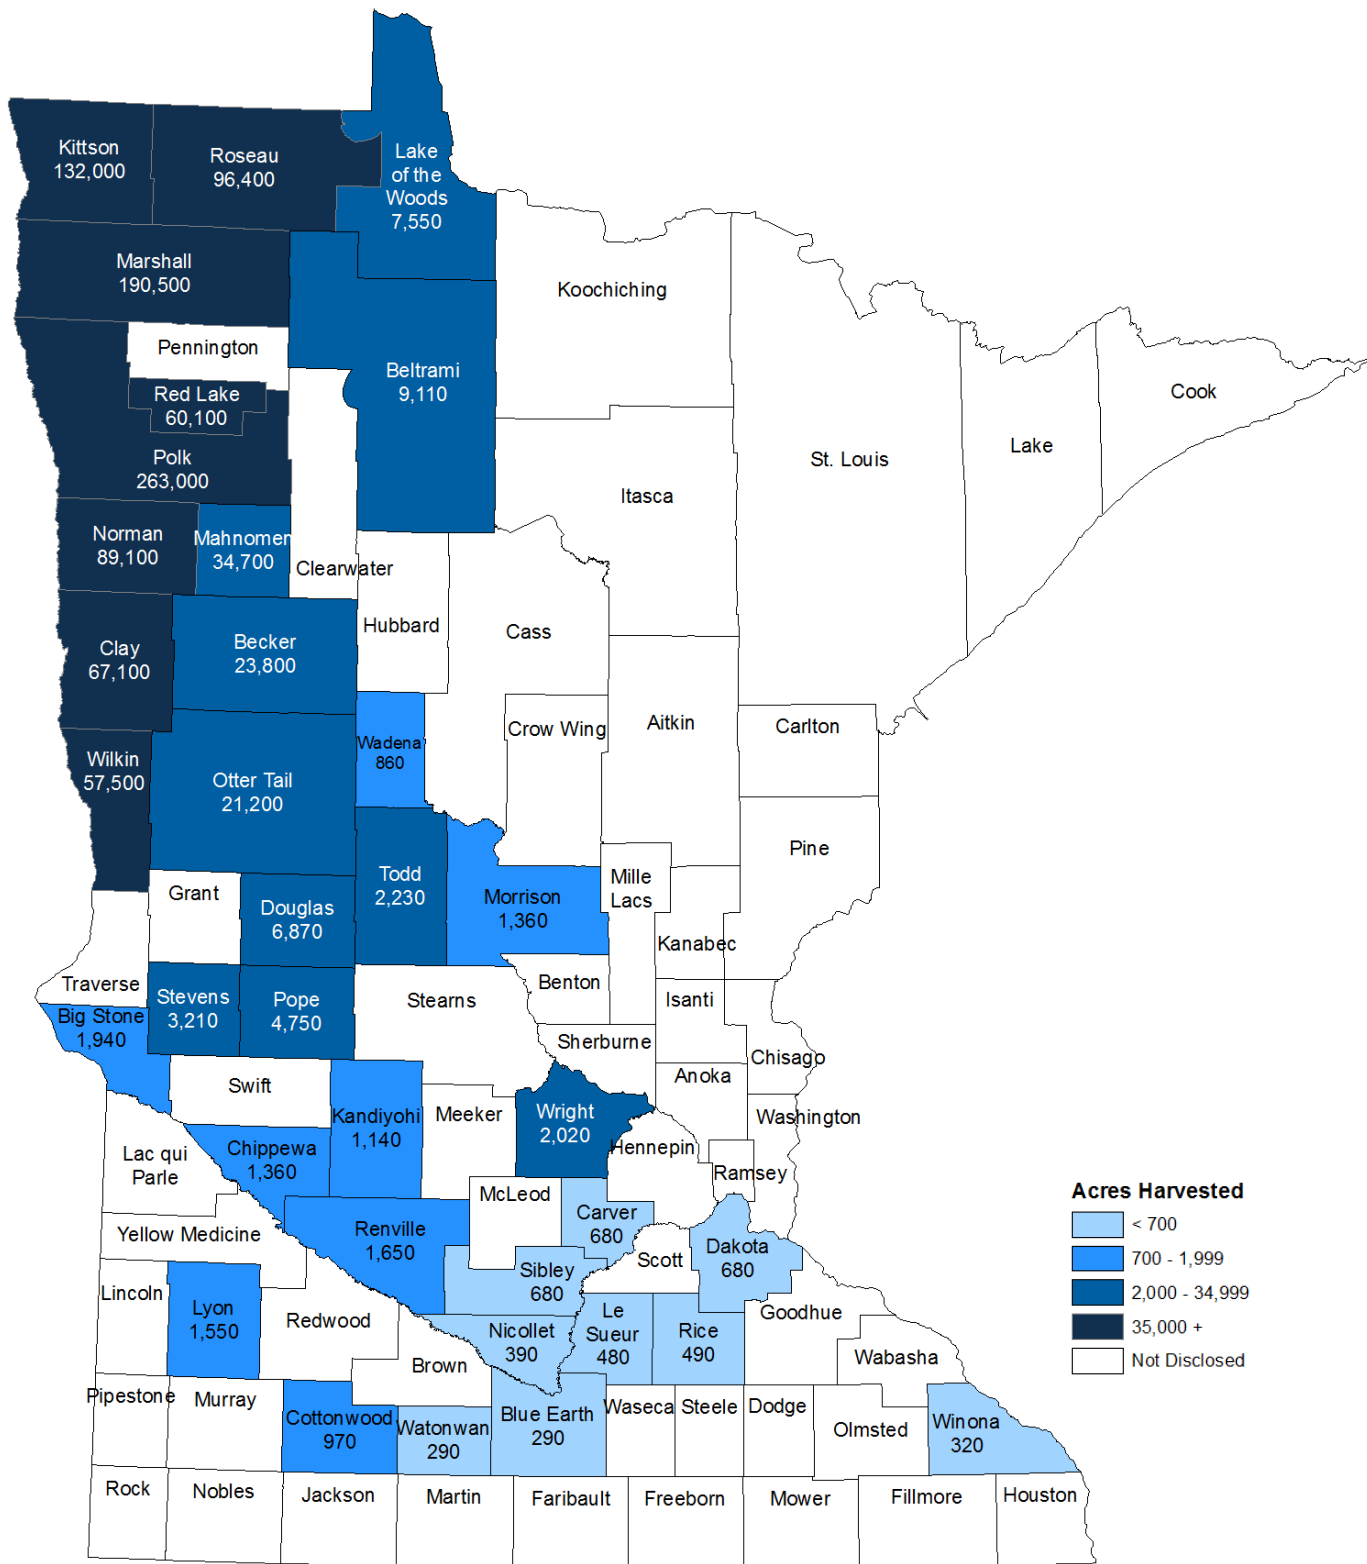

# Spring Wheat Area Planted – Minnesota: 2022

State Total: 1,250,000 Acres

### Acres Planted

Provided by USDA, National Agricultural Statistics Service, Upper Midwest Region

USDA is an equal opportunity provider and employer.

# Spring Wheat Area Harvested – Minnesota: 2022

State Total: 1,210,000 Acres

# Spring Wheat Production – Minnesota: 2022

State Total: 73,810,000 Bushels

Provided by USDA, National Agricultural Statistics Service, Upper Midwest Region

USDA is an equal opportunity provider and employer.