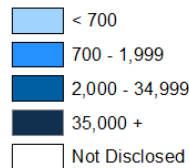

Acres Harvested