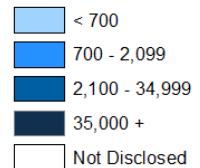

Acres Planted

Provided by USDA, National Agricultural Statistics Service, Upper Midwest Region

USDA is an equal opportunity provider and employer.