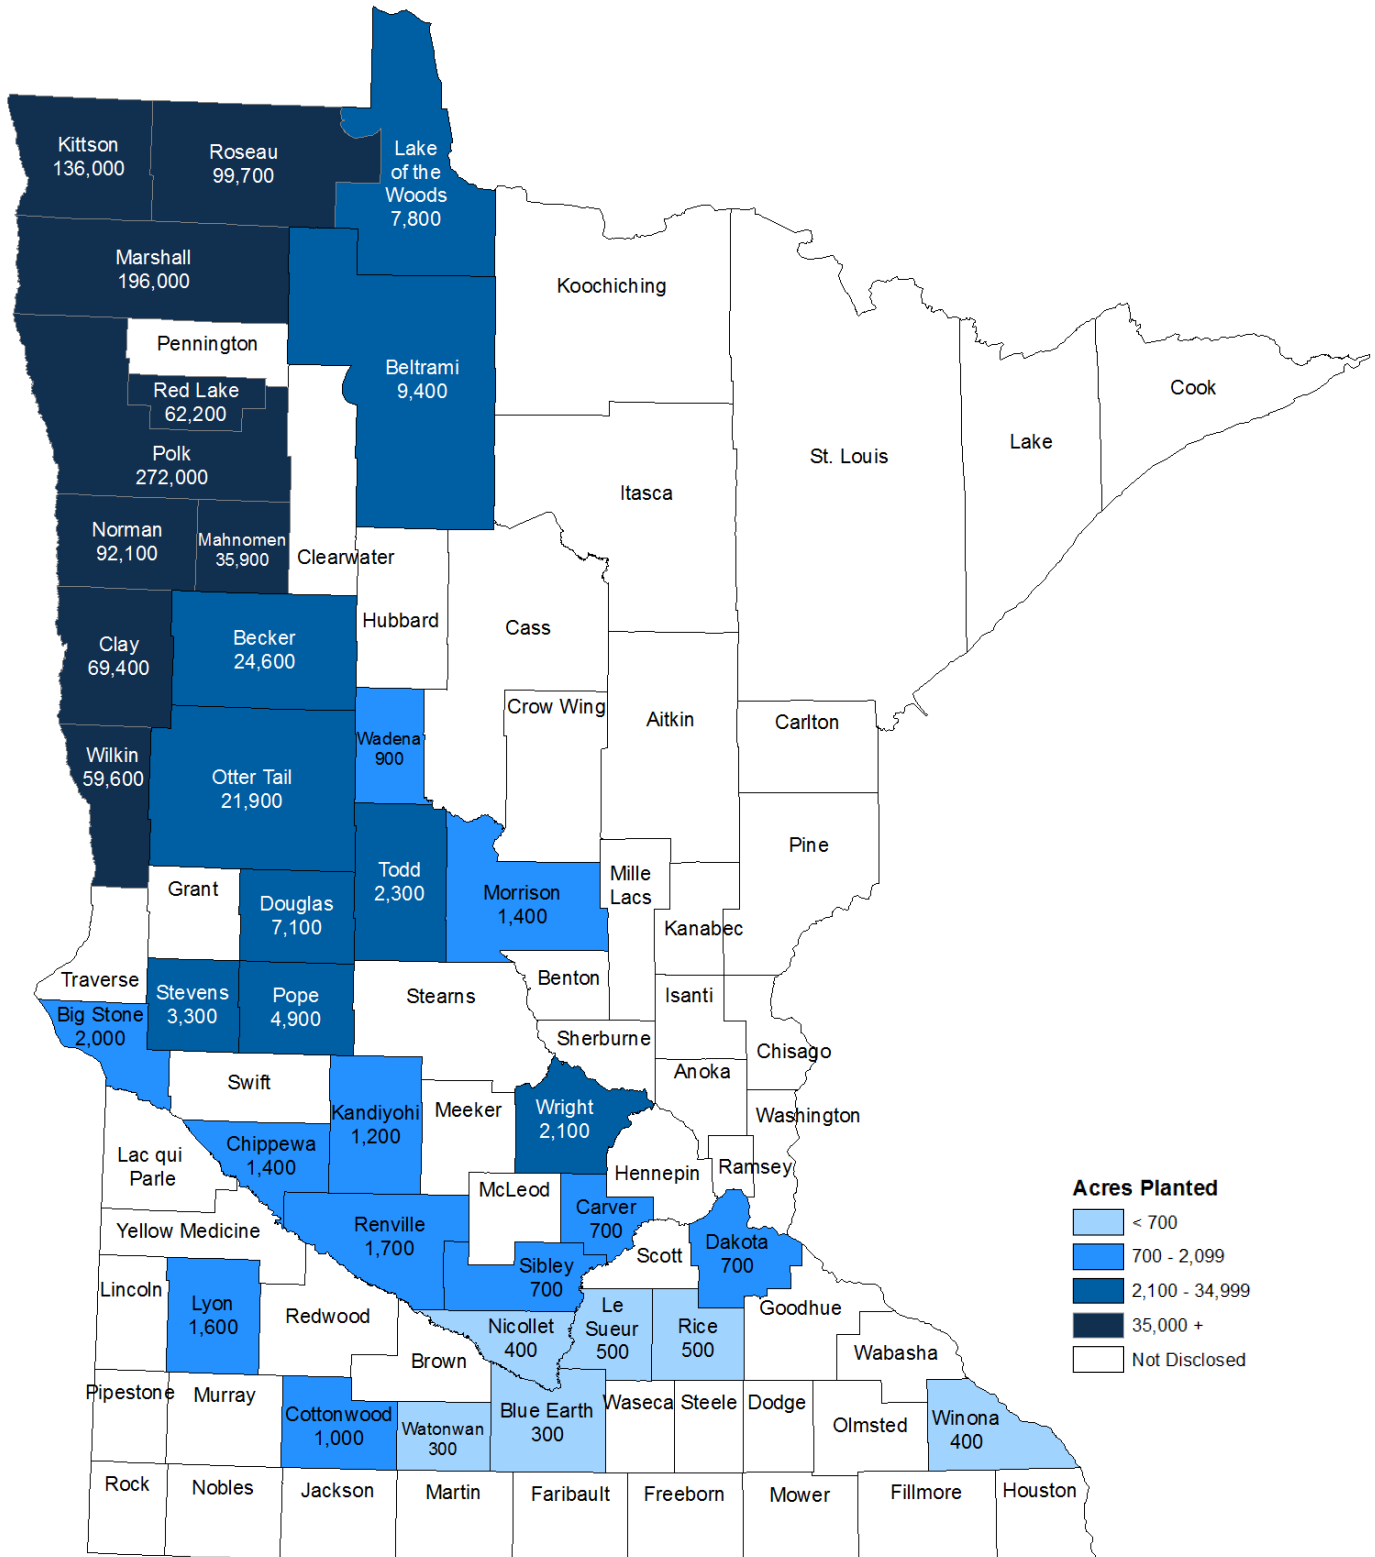

# Spring Wheat Area Planted – Minnesota: 2022

State Total: 1,250,000 Acres

### Acres Planted

Provided by USDA, National Agricultural Statistics Service, Upper Midwest Region

USDA is an equal opportunity provider and employer.

# Spring Wheat Area Harvested – Minnesota: 2022

State Total: 1,210,000 Acres

# Spring Wheat Production – Minnesota: 2022

State Total: 73,810,000 Bushels

Provided by USDA, National Agricultural Statistics Service, Upper Midwest Region

USDA is an equal opportunity provider and employer.