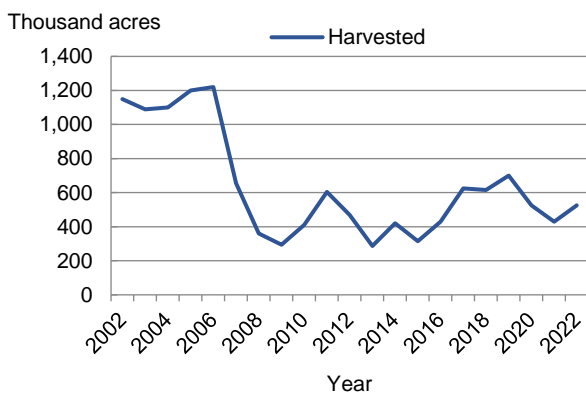

United States **upland cotton** production is forecast at 13.8 million bales, up 211,000 bales from November 1 but down 3.42 million bales from last year. Yield is expected to average 857 pounds per harvested acre, up 44 pounds from last year. Producers expect to harvest 7.71 million acres, down 2.44 million acres from 2021.

Upland Cotton: Area Harvested, Yield, and Production - Mississippi, Surrounding States, and United States: 2021 and Forecasted December 1, 2022

State	Area harvested		Yield per acre			Production ¹	
	2021	2022	2021	2022		2021	2022
				November 1	December 1		
	(1,000 acres)	(1,000 acres)	(pounds)	(pounds)	(pounds)	(1,000 bales) ²	(1,000 bales) ²
Alabama	401.0	425.0	826	904	920	690	815
Arkansas	475.0	630.0	1,248	1,166	1,181	1,235	1,550
Louisiana	104.0	185.0	1,011	908	934	219	360
Mississippi	430.0	525.0	997	1,006	1,033	893	1,130
Missouri	310.0	300.0	1,260	1,104	1,184	814	740
Oklahoma	440.0	310.0	756	325	325	693	210
Tennessee	270.0	325.0	1,036	1,022	1,031	583	698
Texas	5,550.0	2,500.0	666	634	634	7,700	3,300
United States	10,148.5	7,711.5	813	844	857	17,191	13,772

¹ Production ginned and to be ginned.

² 480-pound net weight bale.

**Upland Cotton: Area Harvested
Mississippi: 2002 - 2022**