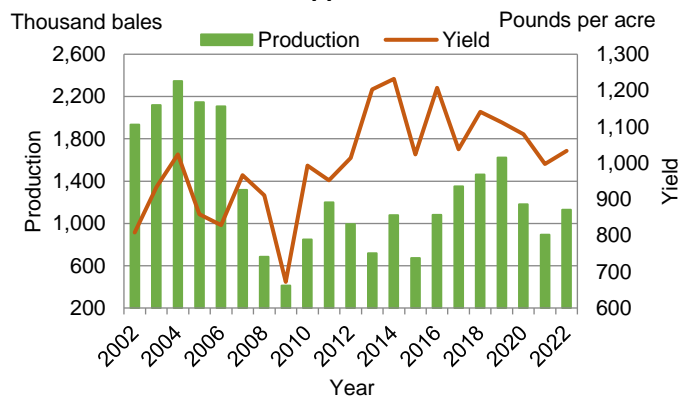

Cotton Yield and Production Up from November

As of December 1, Mississippi **upland cotton** production is forecast at 1.13 million bales, up 30,000 bales from the November 1 forecast and up 237,000 bales from last year. Yield is expected to average 1,033 pounds per harvested acre, up 27 pounds from last month and up 36 pounds from 2021. Harvested acreage is estimated at 525,000 acres, up 95,000 acres from 2021.

United States **upland cotton** production is forecast at 13.8 million bales, up 211,000 bales from November 1 but down 3.42 million bales from last year. Yield is expected to average 857 pounds per harvested acre, up 44 pounds from last year. Producers expect to harvest 7.71 million acres, down 2.44 million acres from 2021.

Upland Cotton: Area Harvested, Yield, and Production - Mississippi, Surrounding States, and United States: 2021 and Forecasted December 1, 2022

State	Area harvested		Yield per acre			Production ¹	
	2021	2022	2021	2022		2021	2022
				November 1	December 1		
	(1,000 acres)	(1,000 acres)	(pounds)	(pounds)	(pounds)	(1,000 bales) ²	(1,000 bales) ²
Alabama	401.0	425.0	826	904	920	690	815
Arkansas	475.0	630.0	1,248	1,166	1,181	1,235	1,550
Louisiana	104.0	185.0	1,011	908	934	219	360
Mississippi	430.0	525.0	997	1,006	1,033	893	1,130
Missouri	310.0	300.0	1,260	1,104	1,184	814	740
Oklahoma	440.0	310.0	756	325	325	693	210
Tennessee	270.0	325.0	1,036	1,022	1,031	583	698
Texas	5,550.0	2,500.0	666	634	634	7,700	3,300
United States	10,148.5	7,711.5	813	844	857	17,191	13,772

¹ Production ginned and to be ginned.

² 480-pound net weight bale.

**Upland Cotton: Area Harvested
Mississippi: 2002 - 2022**

**Upland Cotton: Production and Yield
Mississippi: 2002 - 2022**

#AgCensus
Twitter Facebook YouTube icons