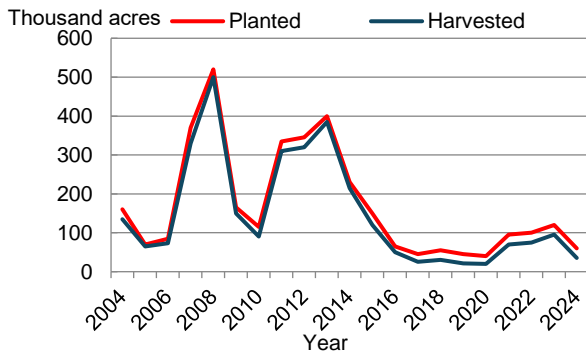

United States **winter wheat** production totaled 1.35 billion bushels in 2024, up 9 percent from the revised 2023 total of 1.24 billion bushels. Area harvested for grain totaled 26.1 million acres, up 6 percent from the previous year. The United States yield is estimated at 51.7 bushels per acre, up 1.1 bushels from the previous year.

Winter Wheat Area Planted and Harvested, Yield, and Production - Mississippi, Surrounding States, and United States: 2023 and 2024

State	Area planted ¹		Area harvested		Yield		Production	
	2023	2024	2023	2024	2023	2024	2023	2024
	(1,000 acres)	(1,000 acres)	(1,000 acres)	(1,000 acres)	(bushels)	(bushels)	(1,000 bushels)	(1,000 bushels)
Alabama	205	110	145	60	75.0	71.0	10,875	4,260
Arkansas	230	130	165	85	57.0	56.0	9,405	4,760
Mississippi	120	60	95	35	52.0	50.0	4,940	1,750
Missouri	780	670	600	480	70.0	75.0	42,000	36,000
Oklahoma	4,550	4,350	2,450	2,850	28.0	38.0	68,600	108,300
Tennessee	470	380	390	320	80.0	75.0	31,200	24,000
Texas	6,400	5,500	2,100	2,600	37.0	31.0	77,700	80,600
United States	36,699	33,390	24,558	26,103	50.6	51.7	1,242,368	1,348,930

¹ Includes area planted in preceding fall.

Winter Wheat: Area Planted and Harvested
Mississippi: 2004 - 2024