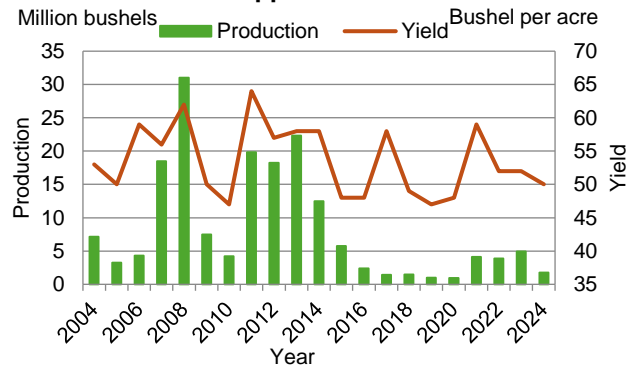

Winter Wheat Production Down from 2023

Mississippi **winter wheat** production in 2024 totaled 1.75 million bushels, down 65 percent from the 4.94 million bushels in 2023. Acres planted for all purposes in 2024, at 60,000, is down 50 percent from 2023. Harvested area for 2024, at 35,000 acres, is down 60,000 acres from last year. The state average yield for 2024 is estimated at 50 bushels per acre, down 2 bushels from last year.

United States **winter wheat** production totaled 1.35 billion bushels in 2024, up 9 percent from the revised 2023 total of 1.24 billion bushels. Area harvested for grain totaled 26.1 million acres, up 6 percent from the previous year. The United States yield is estimated at 51.7 bushels per acre, up 1.1 bushels from the previous year.

Winter Wheat Area Planted and Harvested, Yield, and Production - Mississippi, Surrounding States, and United States: 2023 and 2024

State	Area planted ¹		Area harvested		Yield		Production	
	2023	2024	2023	2024	2023	2024	2023	2024
	(1,000 acres)	(1,000 acres)	(1,000 acres)	(1,000 acres)	(bushels)	(bushels)	(1,000 bushels)	(1,000 bushels)
Alabama	205	110	145	60	75.0	71.0	10,875	4,260
Arkansas	230	130	165	85	57.0	56.0	9,405	4,760
Mississippi	120	60	95	35	52.0	50.0	4,940	1,750
Missouri	780	670	600	480	70.0	75.0	42,000	36,000
Oklahoma	4,550	4,350	2,450	2,850	28.0	38.0	68,600	108,300
Tennessee	470	380	390	320	80.0	75.0	31,200	24,000
Texas	6,400	5,500	2,100	2,600	37.0	31.0	77,700	80,600
United States	36,699	33,390	24,558	26,103	50.6	51.7	1,242,368	1,348,930

¹ Includes area planted in preceding fall.

Winter Wheat: Area Planted and Harvested
Mississippi: 2004 - 2024

Winter Wheat: Production and Yield
Mississippi: 2004 - 2024

NASS SURVEYS Are Online!
Convenient, Fast and Secure
RESPOND TODAY.
www.agcounts.usda.gov