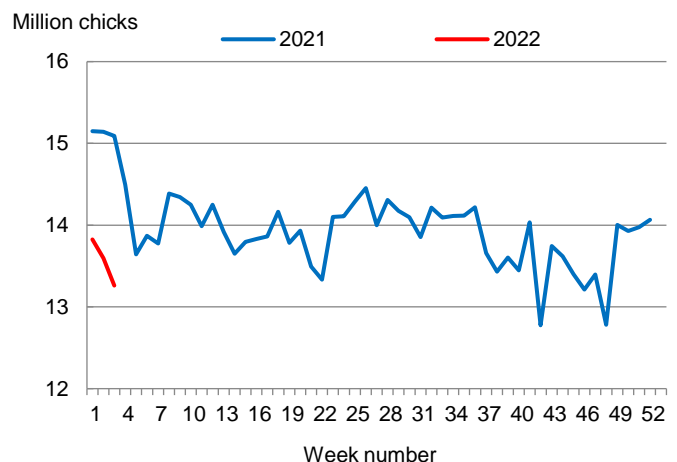

Hatcheries in the United States weekly program set 237 million eggs in incubators during the week ending January 22, 2022, up 1 percent from a year ago.

### Broiler-Type Chicks Placed Down 12 Percent

Mississippi broiler-type chicks placed for meat production were 13.3 million chicks during the week ending January 22, 2022, down 12 percent from the comparable week in 2021 and down 2 percent from the previous week.

Broiler growers in the United States weekly program placed 184 million chicks for meat production during the week ending January 22, 2022, down 2 percent from a year ago.

Broiler-Type Eggs Set  
Mississippi: 2021 and 2022

Broiler-Type Chicks Placed  
Mississippi: 2021 and 2022