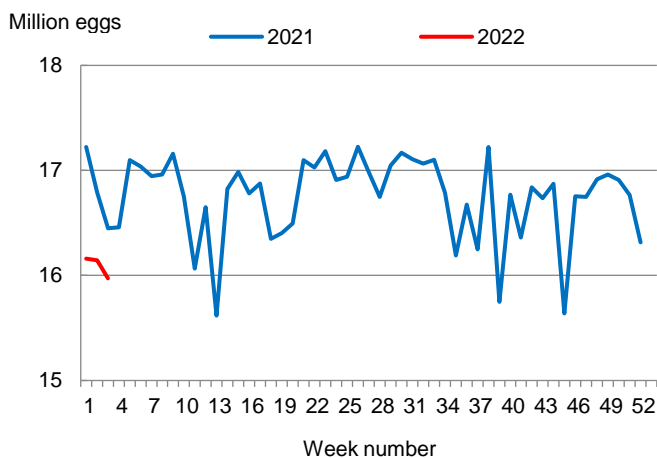

Delta Region – Mississippi Field Office

121 North Jefferson Street, Suite 230, Jackson, MS 39201

(601) 359-1259 · (855) 270-2705 FAX · www.nass.usda.gov

Cooperating with the Mississippi Department of Agriculture and Commerce

This report contains the results from the **Weekly Broiler Hatchery Report**. These data are also posted on our web site at <https://www.nass.usda.gov/ms> and in a more detailed report at <https://www.nass.usda.gov>. Thanks to all who responded to this survey.

Broiler-Type Eggs Set Down 3 Percent from Last Year

Mississippi hatcheries set 16.0 million broiler-type eggs during the week ending January 22, 2022, down 3 percent from the comparable week in 2021 and down 1 percent from the previous week.

Hatcheries in the United States weekly program set 237 million eggs in incubators during the week ending January 22, 2022, up 1 percent from a year ago.

Broiler-Type Chicks Placed Down 12 Percent

Mississippi broiler-type chicks placed for meat production were 13.3 million chicks during the week ending January 22, 2022, down 12 percent from the comparable week in 2021 and down 2 percent from the previous week.

Broiler growers in the United States weekly program placed 184 million chicks for meat production during the week ending January 22, 2022, down 2 percent from a year ago.

Broiler-Type Eggs Set
Mississippi: 2021 and 2022