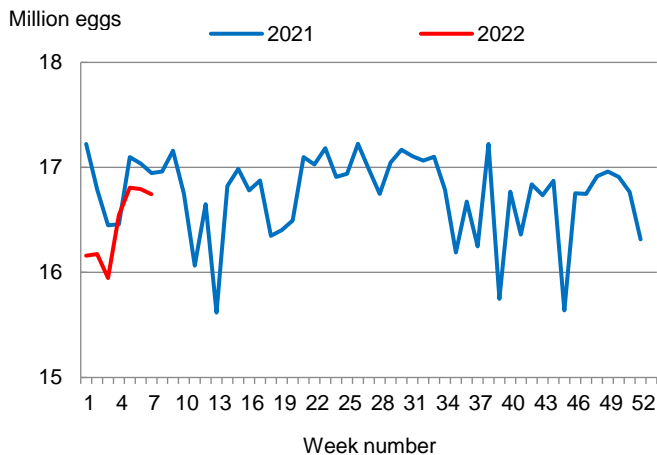

Delta Region – Mississippi Field Office

121 North Jefferson Street, Suite 230, Jackson, MS 39201
(601) 359-1259 · (855) 270-2705 FAX · www.nass.usda.gov

Cooperating with the Mississippi Department of Agriculture and Commerce

This report contains the results from the **Weekly Broiler Hatchery Report**. These data are also posted on our web site at <https://www.nass.usda.gov/ms> and in a more detailed report at <https://www.nass.usda.gov>. Thanks to all who responded to this survey.

Broiler-Type Eggs Set Down 1 Percent from Last Year

Mississippi hatcheries set 16.7 million broiler-type eggs during the week ending February 19, 2022, down 1 percent from the comparable week in 2021 and down slightly from the previous week.

Hatcheries in the United States weekly program set 240 million eggs in incubators during the week ending February 19, 2022, up 4 percent from a year ago.

Broiler-Type Chicks Placed Down Slightly

Mississippi broiler-type chicks placed for meat production were 13.8 million chicks during the week ending February 19, 2022, down slightly from the comparable week in 2021 but up 4 percent from the previous week.

Broiler growers in the United States weekly program placed 185 million chicks for meat production during the week ending February 19, 2022, up 1 percent from a year ago.

Broiler-Type Eggs Set
Mississippi: 2021 and 2022