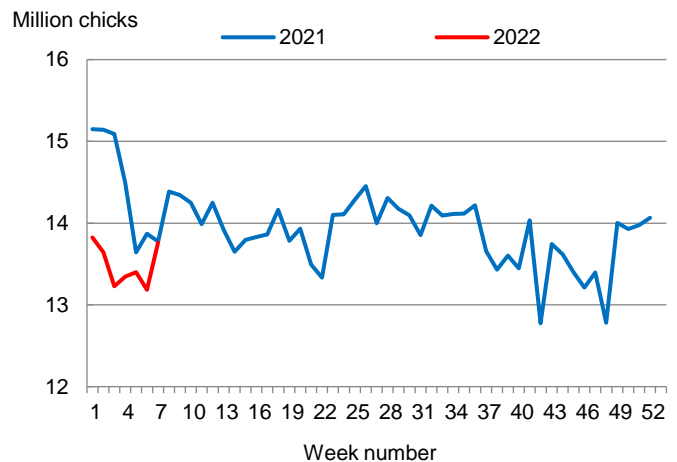

Hatcheries in the United States weekly program set 240 million eggs in incubators during the week ending February 19, 2022, up 4 percent from a year ago.

### Broiler-Type Chicks Placed Down Slightly

Mississippi broiler-type chicks placed for meat production were 13.8 million chicks during the week ending February 19, 2022, down slightly from the comparable week in 2021 but up 4 percent from the previous week.

Broiler growers in the United States weekly program placed 185 million chicks for meat production during the week ending February 19, 2022, up 1 percent from a year ago.

Broiler-Type Eggs Set  
Mississippi: 2021 and 2022

Broiler-Type Chicks Placed  
Mississippi: 2021 and 2022