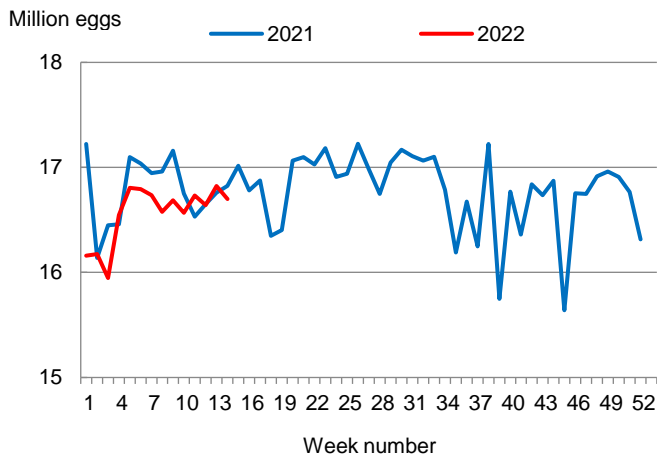

Mississippi Broiler Hatchery

Released: April 13, 2022

Delta Region – Mississippi Field Office

121 North Jefferson Street, Suite 230, Jackson, MS 39201
(601) 359-1259 · (855) 270-2705 FAX · www.nass.usda.gov

Cooperating with the Mississippi Department of Agriculture and Commerce

This report contains the results from the **Weekly Broiler Hatchery Report**. These data are also posted on our web site at <https://www.nass.usda.gov/ms> and in a more detailed report at <https://www.nass.usda.gov>. Thanks to all who responded to this survey.

Broiler-Type Eggs Set Down 1 Percent from Last Year

Mississippi hatcheries set 16.7 million broiler-type eggs during the week ending April 9, 2022, down 1 percent from the comparable week in 2021 and down 1 percent from the previous week.

Hatcheries in the United States weekly program set 239 million eggs in incubators during the week ending April 9, 2022, up 1 percent from a year ago.

Broiler-Type Chicks Placed Down 1 Percent

Mississippi broiler-type chicks placed for meat production were 13.5 million chicks during the week ending April 9, 2022, down 1 percent from the comparable week in 2021 and down 1 percent from the previous week.

Broiler growers in the United States weekly program placed 188 million chicks for meat production during the week ending April 9, 2022, up slightly from a year ago.

**Broiler-Type Eggs Set
Mississippi: 2021 and 2022**