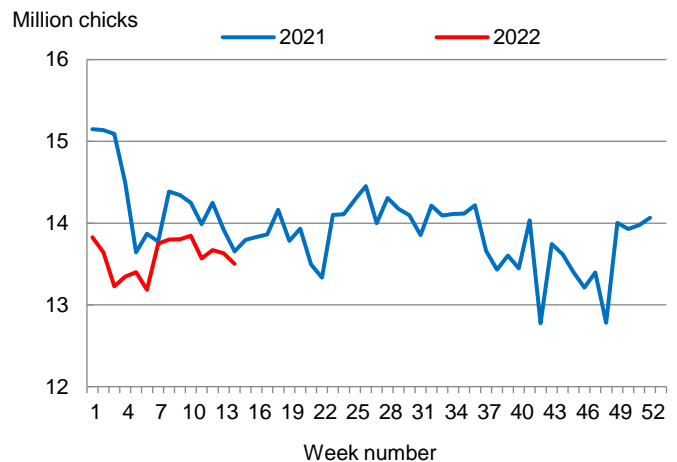

Hatcheries in the United States weekly program set 239 million eggs in incubators during the week ending April 9, 2022, up 1 percent from a year ago.

### Broiler-Type Chicks Placed Down 1 Percent

Mississippi broiler-type chicks placed for meat production were 13.5 million chicks during the week ending April 9, 2022, down 1 percent from the comparable week in 2021 and down 1 percent from the previous week.

Broiler growers in the United States weekly program placed 188 million chicks for meat production during the week ending April 9, 2022, up slightly from a year ago.

**Broiler-Type Eggs Set  
Mississippi: 2021 and 2022**

**Broiler-Type Chicks Placed  
Mississippi: 2021 and 2022**