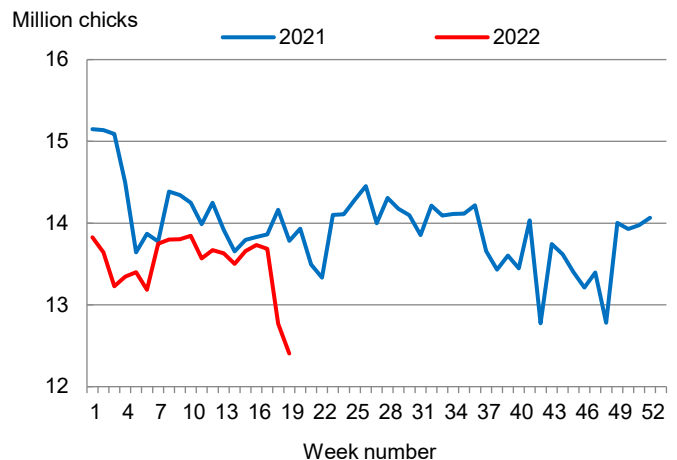

Hatcheries in the United States weekly program set 242 million eggs in incubators during the week ending May 14, 2022, up 1 percent from a year ago.

### Broiler-Type Chicks Placed Down 10 Percent

Mississippi broiler-type chicks placed for meat production were 12.4 million chicks during the week ending May 14, 2022, down 10 percent from the comparable week in 2021 and down 3 percent from the previous week.

Broiler growers in the United States weekly program placed 188 million chicks for meat production during the week ending May 14, 2022, up slightly from a year ago.

Broiler-Type Eggs Set  
Mississippi: 2021 and 2022

Broiler-Type Chicks Placed  
Mississippi: 2021 and 2022