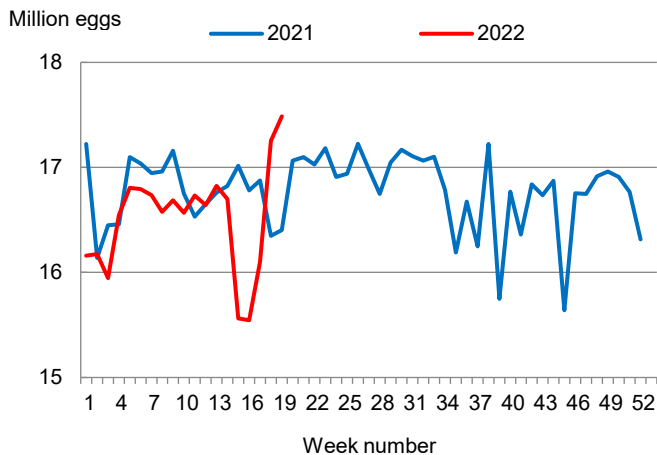

Delta Region – Mississippi Field Office

121 North Jefferson Street, Suite 230, Jackson, MS 39201

(601) 359-1259 · (855) 270-2705 FAX · www.nass.usda.gov

Cooperating with the Mississippi Department of Agriculture and Commerce

This report contains the results from the **Weekly Broiler Hatchery Report**. These data are also posted on our web site at <https://www.nass.usda.gov/ms> and in a more detailed report at <https://www.nass.usda.gov>. Thanks to all who responded to this survey.

Broiler-Type Eggs Set Up 7 Percent from Last Year

Mississippi hatcheries set 17.5 million broiler-type eggs during the week ending May 14, 2022, up 7 percent from the comparable week in 2021 and up 1 percent from the previous week.

Hatcheries in the United States weekly program set 242 million eggs in incubators during the week ending May 14, 2022, up 1 percent from a year ago.

Broiler-Type Chicks Placed Down 10 Percent

Mississippi broiler-type chicks placed for meat production were 12.4 million chicks during the week ending May 14, 2022, down 10 percent from the comparable week in 2021 and down 3 percent from the previous week.

Broiler growers in the United States weekly program placed 188 million chicks for meat production during the week ending May 14, 2022, up slightly from a year ago.

Broiler-Type Eggs Set
Mississippi: 2021 and 2022