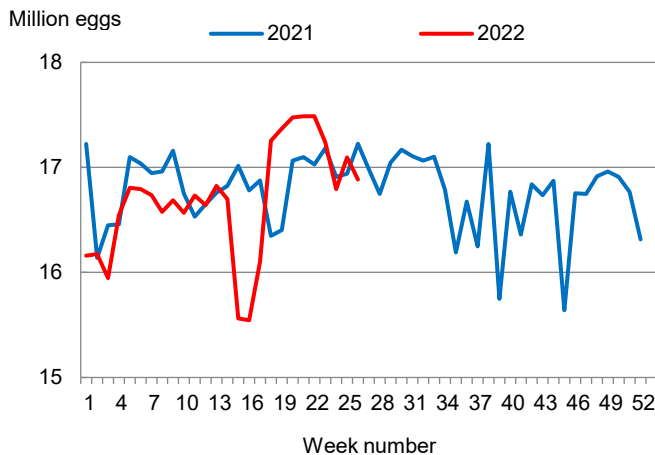

Delta Region – Mississippi Field Office

121 North Jefferson Street, Suite 230, Jackson, MS 39201
(601) 359-1259 · (855) 270-2705 FAX · www.nass.usda.gov

Cooperating with the Mississippi Department of Agriculture and Commerce

This report contains the results from the **Weekly Broiler Hatchery Report**. These data are also posted on our web site at <https://www.nass.usda.gov/ms> and in a more detailed report at <https://www.nass.usda.gov>. Thanks to all who responded to this survey.

Broiler-Type Eggs Set Down 2 Percent from Last Year

Mississippi hatcheries set 16.9 million broiler-type eggs during the week ending July 2, 2022, down 2 percent from the comparable week in 2021 and down 1 percent from the previous week.

Hatcheries in the United States weekly program set 239 million eggs in incubators during the week ending July 2, 2022, up slightly from a year ago.

Broiler-Type Chicks Placed Down 4 Percent

Mississippi broiler-type chicks placed for meat production were 13.9 million chicks during the week ending July 2, 2022, down 4 percent from the comparable week in 2021 and down 2 percent from the previous week.

Broiler growers in the United States weekly program placed 191 million chicks for meat production during the week ending July 2, 2022, up 2 percent from a year ago.

Broiler-Type Eggs Set
Mississippi: 2021 and 2022