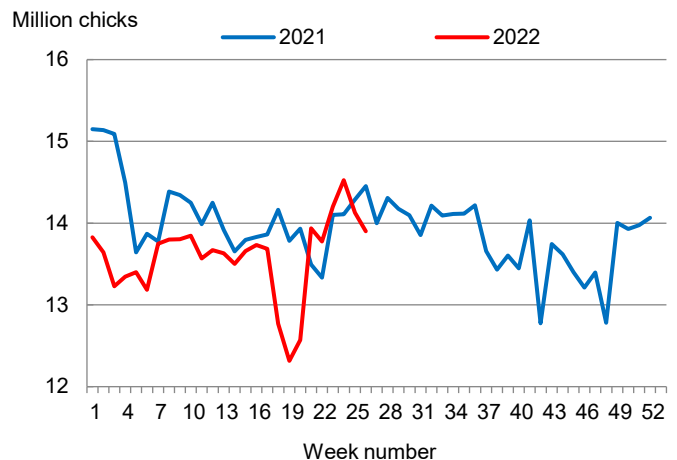

Hatcheries in the United States weekly program set 239 million eggs in incubators during the week ending July 2, 2022, up slightly from a year ago.

### Broiler-Type Chicks Placed Down 4 Percent

Mississippi broiler-type chicks placed for meat production were 13.9 million chicks during the week ending July 2, 2022, down 4 percent from the comparable week in 2021 and down 2 percent from the previous week.

Broiler growers in the United States weekly program placed 191 million chicks for meat production during the week ending July 2, 2022, up 2 percent from a year ago.

Broiler-Type Eggs Set  
Mississippi: 2021 and 2022

Broiler-Type Chicks Placed  
Mississippi: 2021 and 2022