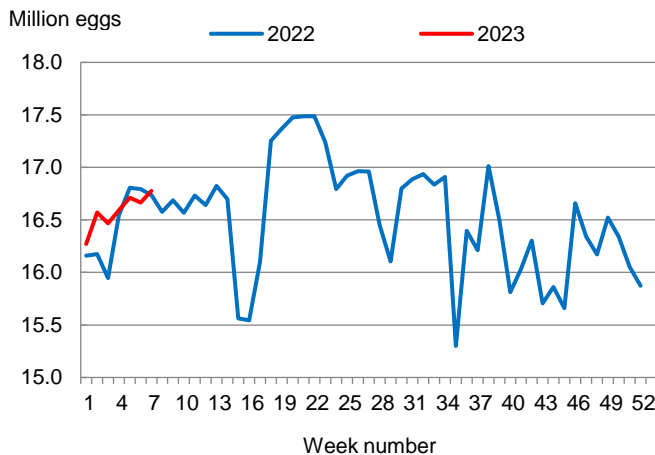

Delta Region – Mississippi Field Office

121 North Jefferson Street, Suite 230, Jackson, MS 39201

(601) 359-1259 · (855) 270-2705 FAX · www.nass.usda.gov

Cooperating with the Mississippi Department of Agriculture and Commerce

This report contains the results from the **Weekly Broiler Hatchery Report**. These data are also posted on our web site at <https://www.nass.usda.gov/ms> and in a more detailed report at <https://www.nass.usda.gov>. Thanks to all who responded to this survey.

Broiler-Type Eggs Set Up Slightly from Last Year

Mississippi hatcheries set 16.8 million broiler-type eggs during the week ending February 18, 2023, up slightly from the comparable week in 2022 and up 1 percent from the previous week.

Hatcheries in the United States weekly program set 240 million eggs in incubators during the week ending February 18, 2023, down slightly from a year ago.

Broiler-Type Chicks Placed Up 2 Percent

Mississippi broiler-type chicks placed for meat production were 14.0 million chicks during the week ending February 18, 2023, up 2 percent from the comparable week in 2022 and up 1 percent from the previous week.

Broiler growers in the United States weekly program placed 188 million chicks for meat production during the week ending February 18, 2023, up 1 percent from a year ago.

Broiler-Type Eggs Set
Mississippi: 2022 and 2023