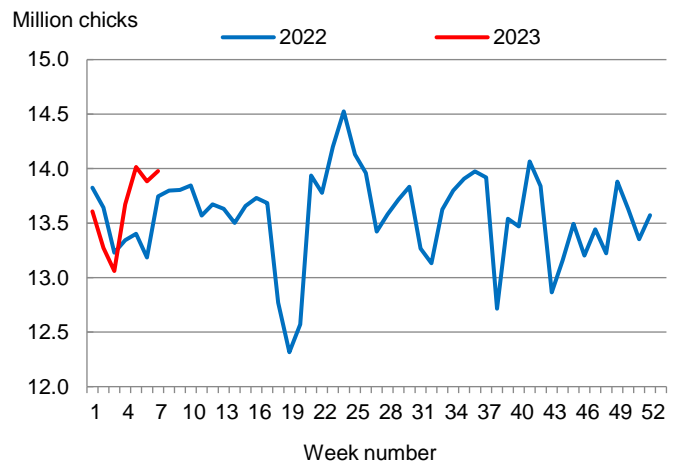

Hatcheries in the United States weekly program set 240 million eggs in incubators during the week ending February 18, 2023, down slightly from a year ago.

### Broiler-Type Chicks Placed Up 2 Percent

Mississippi broiler-type chicks placed for meat production were 14.0 million chicks during the week ending February 18, 2023, up 2 percent from the comparable week in 2022 and up 1 percent from the previous week.

Broiler growers in the United States weekly program placed 188 million chicks for meat production during the week ending February 18, 2023, up 1 percent from a year ago.

Broiler-Type Eggs Set  
Mississippi: 2022 and 2023

Broiler-Type Chicks Placed  
Mississippi: 2022 and 2023