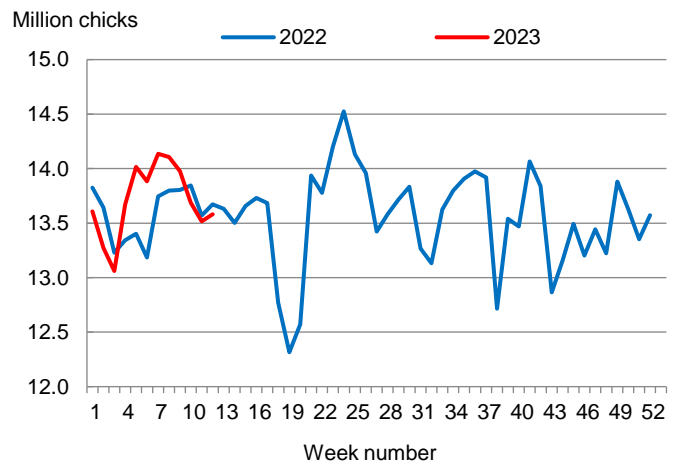

**Broiler-Type Eggs Set Up 1 Percent from Last Year**

Mississippi hatcheries set 16.9 million broiler-type eggs during the week ending March 25, 2023, up 1 percent from the comparable week in 2022 but down 1 percent from the previous week.

Hatcheries in the United States weekly program set 242 million eggs in incubators during the week ending March 25, 2023, up 1 percent from a year ago.

**Broiler-Type Chicks Placed Down 1 Percent**

Mississippi broiler-type chicks placed for meat production were 13.6 million chicks during the week ending March 25, 2023, down 1 percent from the comparable week in 2022 but up slightly from the previous week.

Broiler growers in the United States weekly program placed 187 million chicks for meat production during the week ending March 25, 2023, down slightly from a year ago.

**Broiler-Type Eggs Set  
Mississippi: 2022 and 2023**

**Broiler-Type Chicks Placed  
Mississippi: 2022 and 2023**