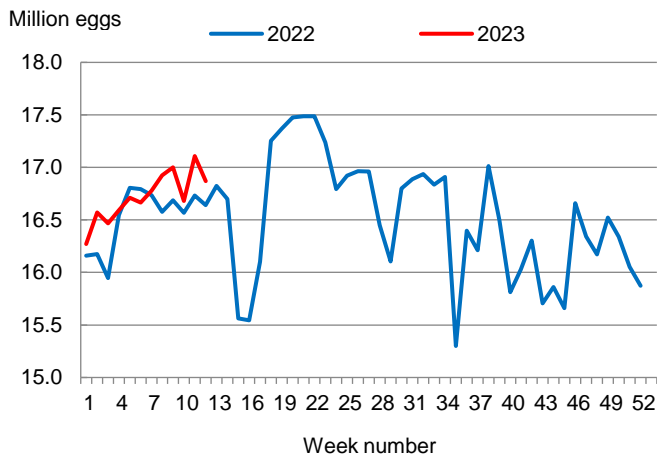

(601) 359-1259 · (855) 270-2705 FAX · [www.nass.usda.gov](http://www.nass.usda.gov)

Cooperating with the Mississippi Department of Agriculture and Commerce

This report contains the results from the **Weekly Broiler Hatchery Report**. These data are also posted on our web site at <https://www.nass.usda.gov/ms> and in a more detailed report at <https://www.nass.usda.gov>. Thanks to all who responded to this survey.

**Broiler-Type Eggs Set Up 1 Percent from Last Year**

Mississippi hatcheries set 16.9 million broiler-type eggs during the week ending March 25, 2023, up 1 percent from the comparable week in 2022 but down 1 percent from the previous week.

Hatcheries in the United States weekly program set 242 million eggs in incubators during the week ending March 25, 2023, up 1 percent from a year ago.

**Broiler-Type Chicks Placed Down 1 Percent**

Mississippi broiler-type chicks placed for meat production were 13.6 million chicks during the week ending March 25, 2023, down 1 percent from the comparable week in 2022 but up slightly from the previous week.

Broiler growers in the United States weekly program placed 187 million chicks for meat production during the week ending March 25, 2023, down slightly from a year ago.

**Broiler-Type Eggs Set  
Mississippi: 2022 and 2023**