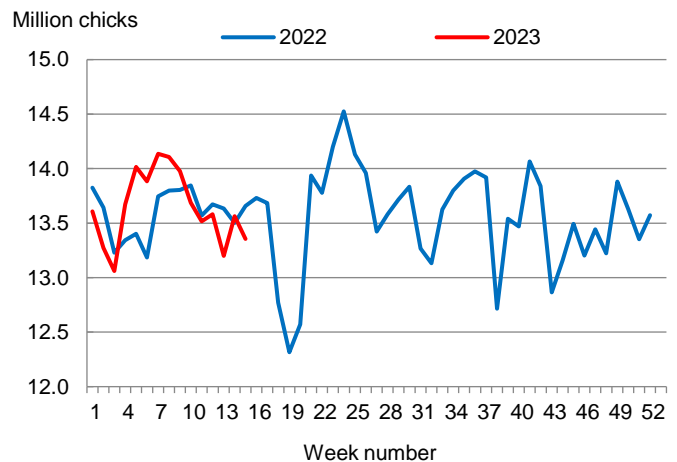

Hatcheries in the United States weekly program set 241 million eggs in incubators during the week ending April 15, 2023, up slightly from a year ago.

### Broiler-Type Chicks Placed Down 2 Percent

Mississippi broiler-type chicks placed for meat production were 13.4 million chicks during the week ending April 15, 2023, down 2 percent from the comparable week in 2022 and down 2 percent from the previous week.

Broiler growers in the United States weekly program placed 187 million chicks for meat production during the week ending April 15, 2023, down slightly from a year ago.

Broiler-Type Eggs Set  
Mississippi: 2022 and 2023

Broiler-Type Chicks Placed  
Mississippi: 2022 and 2023