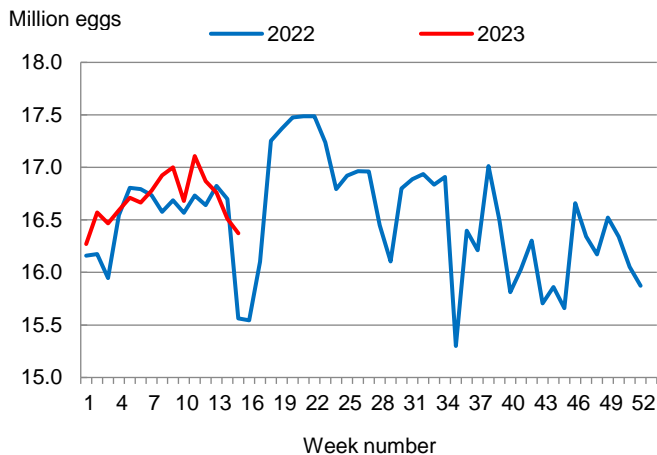

Delta Region – Mississippi Field Office

121 North Jefferson Street, Suite 230, Jackson, MS 39201

(601) 359-1259 · (855) 270-2705 FAX · www.nass.usda.gov

Cooperating with the Mississippi Department of Agriculture and Commerce

This report contains the results from the **Weekly Broiler Hatchery Report**. These data are also posted on our web site at <https://www.nass.usda.gov/ms> and in a more detailed report at <https://www.nass.usda.gov>. Thanks to all who responded to this survey.

Broiler-Type Eggs Set Up 5 Percent from Last Year

Mississippi hatcheries set 16.4 million broiler-type eggs during the week ending April 15, 2023, up 5 percent from the comparable week in 2022 but down 1 percent from the previous week.

Hatcheries in the United States weekly program set 241 million eggs in incubators during the week ending April 15, 2023, up slightly from a year ago.

Broiler-Type Chicks Placed Down 2 Percent

Mississippi broiler-type chicks placed for meat production were 13.4 million chicks during the week ending April 15, 2023, down 2 percent from the comparable week in 2022 and down 2 percent from the previous week.

Broiler growers in the United States weekly program placed 187 million chicks for meat production during the week ending April 15, 2023, down slightly from a year ago.

Broiler-Type Eggs Set
Mississippi: 2022 and 2023