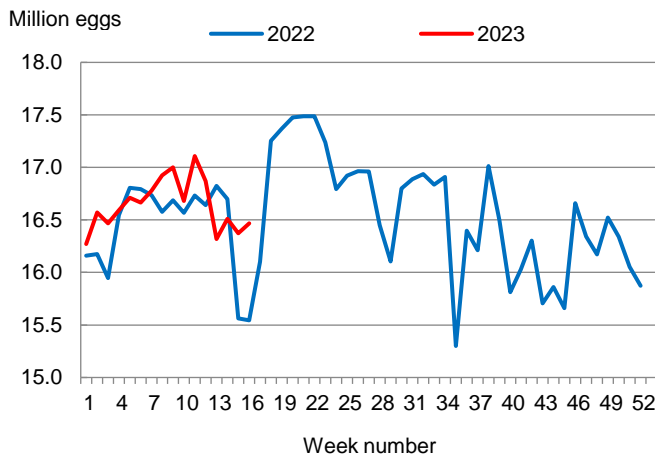

Delta Region – Mississippi Field Office

121 North Jefferson Street, Suite 230, Jackson, MS 39201

(601) 359-1259 · (855) 270-2705 FAX · www.nass.usda.gov

Cooperating with the Mississippi Department of Agriculture and Commerce

This report contains the results from the **Weekly Broiler Hatchery Report**. These data are also posted on our web site at <https://www.nass.usda.gov/ms> and in a more detailed report at <https://www.nass.usda.gov>. Thanks to all who responded to this survey.

Broiler-Type Eggs Set Up 6 Percent from Last Year

Mississippi hatcheries set 16.5 million broiler-type eggs during the week ending April 22, 2023, up 6 percent from the comparable week in 2022 and up 1 percent from the previous week.

Hatcheries in the United States weekly program set 240 million eggs in incubators during the week ending April 22, 2023, down slightly from a year ago.

Broiler-Type Chicks Placed Down 5 Percent

Mississippi broiler-type chicks placed for meat production were 13.0 million chicks during the week ending April 22, 2023, down 5 percent from the comparable week in 2022 and down 4 percent from the previous week.

Broiler growers in the United States weekly program placed 187 million chicks for meat production during the week ending April 22, 2023, down 1 percent from a year ago.

Broiler-Type Eggs Set
Mississippi: 2022 and 2023