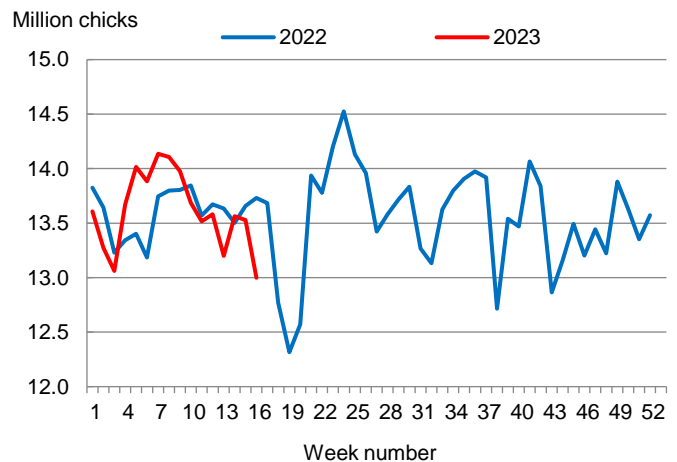

Hatcheries in the United States weekly program set 240 million eggs in incubators during the week ending April 22, 2023, down slightly from a year ago.

### Broiler-Type Chicks Placed Down 5 Percent

Mississippi broiler-type chicks placed for meat production were 13.0 million chicks during the week ending April 22, 2023, down 5 percent from the comparable week in 2022 and down 4 percent from the previous week.

Broiler growers in the United States weekly program placed 187 million chicks for meat production during the week ending April 22, 2023, down 1 percent from a year ago.

Broiler-Type Eggs Set  
Mississippi: 2022 and 2023

Broiler-Type Chicks Placed  
Mississippi: 2022 and 2023