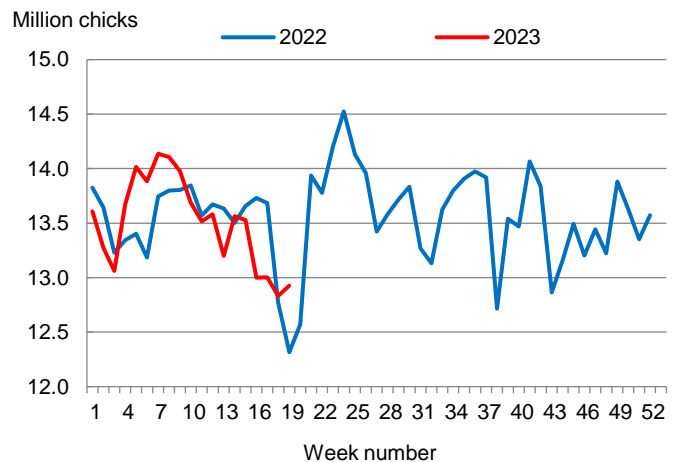

Hatcheries in the United States weekly program set 241 million eggs in incubators during the week ending May 13, 2023, down 1 percent from a year ago.

### Broiler-Type Chicks Placed Up 5 Percent

Mississippi broiler-type chicks placed for meat production were 12.9 million chicks during the week ending May 13, 2023, up 5 percent from the comparable week in 2022 and up 1 percent from the previous week.

Broiler growers in the United States weekly program placed 187 million chicks for meat production during the week ending May 13, 2023, down 1 percent from a year ago.

Broiler-Type Eggs Set  
Mississippi: 2022 and 2023

Broiler-Type Chicks Placed  
Mississippi: 2022 and 2023