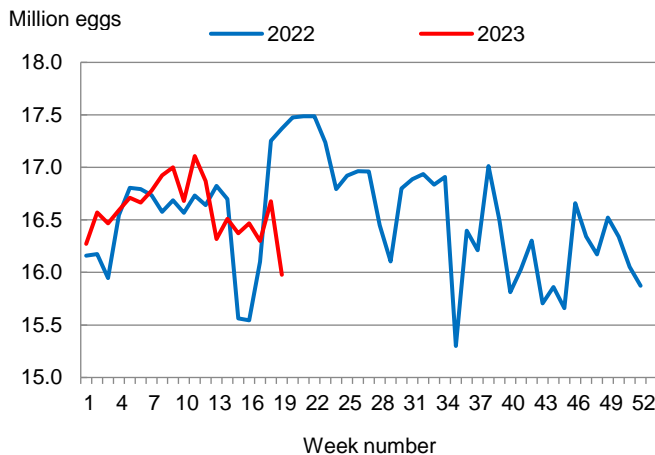

Delta Region – Mississippi Field Office

121 North Jefferson Street, Suite 230, Jackson, MS 39201

(601) 359-1259 · (855) 270-2705 FAX · www.nass.usda.gov

Cooperating with the Mississippi Department of Agriculture and Commerce

This report contains the results from the **Weekly Broiler Hatchery Report**. These data are also posted on our web site at <https://www.nass.usda.gov/ms> and in a more detailed report at <https://www.nass.usda.gov>. Thanks to all who responded to this survey.

Broiler-Type Eggs Set Down 8 Percent from Last Year

Mississippi hatcheries set 16.0 million broiler-type eggs during the week ending May 13, 2023, down 8 percent from the comparable week in 2022 and down 4 percent from the previous week.

Hatcheries in the United States weekly program set 241 million eggs in incubators during the week ending May 13, 2023, down 1 percent from a year ago.

Broiler-Type Chicks Placed Up 5 Percent

Mississippi broiler-type chicks placed for meat production were 12.9 million chicks during the week ending May 13, 2023, up 5 percent from the comparable week in 2022 and up 1 percent from the previous week.

Broiler growers in the United States weekly program placed 187 million chicks for meat production during the week ending May 13, 2023, down 1 percent from a year ago.

Broiler-Type Eggs Set
Mississippi: 2022 and 2023