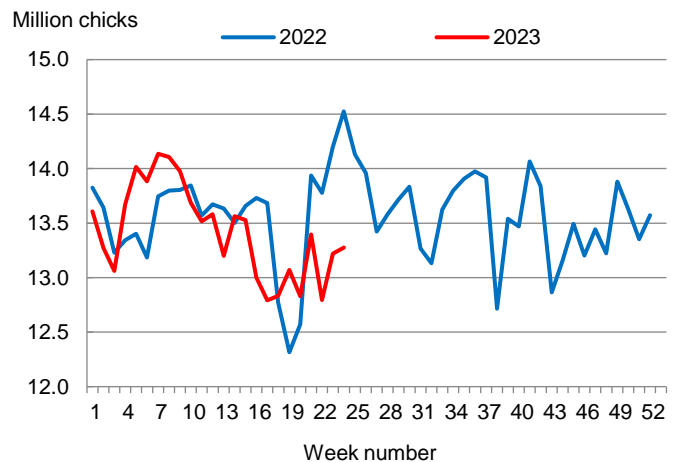

Hatcheries in the United States weekly program set 242 million eggs in incubators during the week ending June 17, 2023, up slightly from a year ago.

### Broiler-Type Chicks Placed Down 9 Percent

Mississippi broiler-type chicks placed for meat production were 13.3 million chicks during the week ending June 17, 2023, down 9 percent from the comparable week in 2022 but up slightly from the previous week.

Broiler growers in the United States weekly program placed 190 million chicks for meat production during the week ending June 17, 2023, down slightly from a year ago.

**Broiler-Type Eggs Set  
Mississippi: 2022 and 2023**

**Broiler-Type Chicks Placed  
Mississippi: 2022 and 2023**