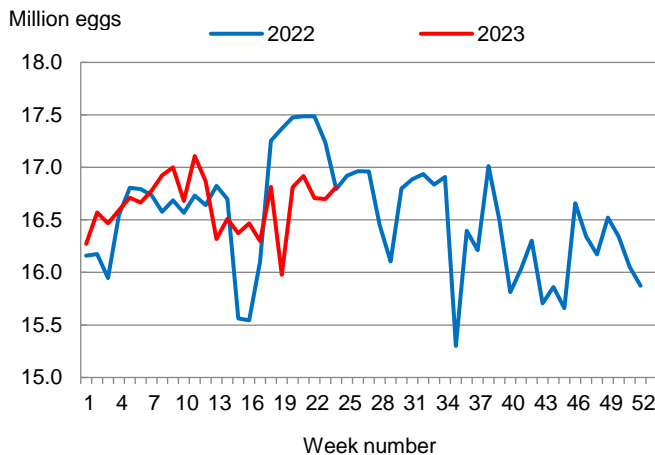

Mississippi Broiler Hatchery

Released: June 21, 2023

Delta Region – Mississippi Field Office

121 North Jefferson Street, Suite 230, Jackson, MS 39201
(601) 359-1259 · (855) 270-2705 FAX · www.nass.usda.gov

Cooperating with the Mississippi Department of Agriculture and Commerce

This report contains the results from the **Weekly Broiler Hatchery Report**. These data are also posted on our web site at <https://www.nass.usda.gov/ms> and in a more detailed report at <https://www.nass.usda.gov>. Thanks to all who responded to this survey.

Broiler-Type Eggs Set Up Slightly from Last Year

Mississippi hatcheries set 16.8 million broiler-type eggs during the week ending June 17, 2023, up slightly from the comparable week in 2022 and up 1 percent from the previous week.

Hatcheries in the United States weekly program set 242 million eggs in incubators during the week ending June 17, 2023, up slightly from a year ago.

Broiler-Type Chicks Placed Down 9 Percent

Mississippi broiler-type chicks placed for meat production were 13.3 million chicks during the week ending June 17, 2023, down 9 percent from the comparable week in 2022 but up slightly from the previous week.

Broiler growers in the United States weekly program placed 190 million chicks for meat production during the week ending June 17, 2023, down slightly from a year ago.

**Broiler-Type Eggs Set
Mississippi: 2022 and 2023**