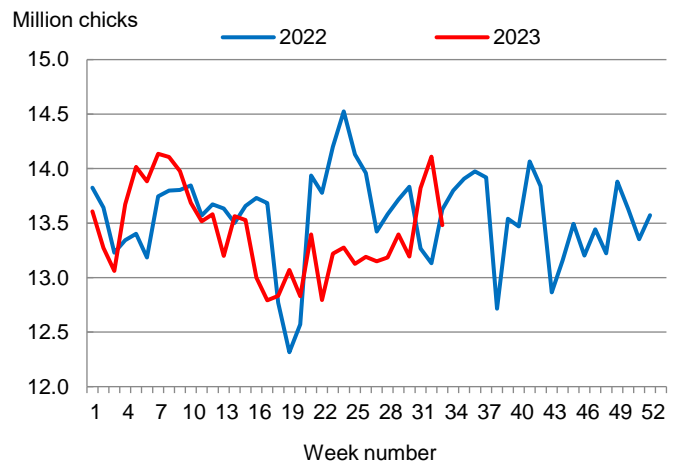

Hatcheries in the United States weekly program set 246 million eggs in incubators during the week ending August 19, 2023, up slightly from a year ago.

### Broiler-Type Chicks Placed Down 1 Percent

Mississippi broiler-type chicks placed for meat production were 13.5 million chicks during the week ending August 19, 2023, down 1 percent from the comparable week in 2022 and down 4 percent from the previous week.

Broiler growers in the United States weekly program placed 191 million chicks for meat production during the week ending August 19, 2023, down slightly from a year ago.

Broiler-Type Eggs Set  
Mississippi: 2022 and 2023

Broiler-Type Chicks Placed  
Mississippi: 2022 and 2023