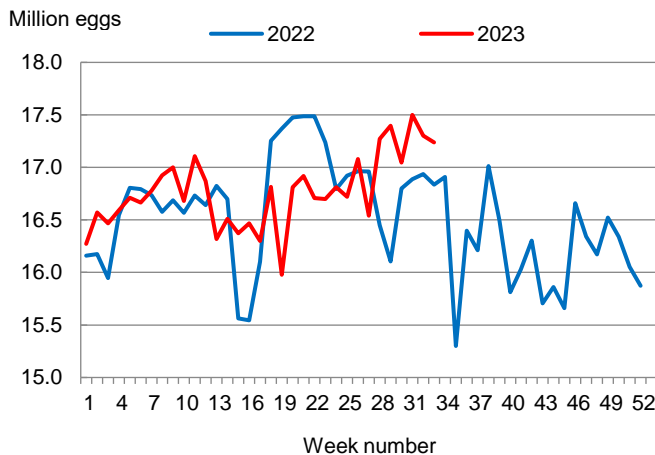

Delta Region – Mississippi Field Office

121 North Jefferson Street, Suite 230, Jackson, MS 39201

(601) 359-1259 · (855) 270-2705 FAX · www.nass.usda.gov

Cooperating with the Mississippi Department of Agriculture and Commerce

This report contains the results from the **Weekly Broiler Hatchery Report**. These data are also posted on our web site at <https://www.nass.usda.gov/ms> and in a more detailed report at <https://www.nass.usda.gov>. Thanks to all who responded to this survey.

Broiler-Type Eggs Set Up 2 Percent from Last Year

Mississippi hatcheries set 17.2 million broiler-type eggs during the week ending August 19, 2023, up 2 percent from the comparable week in 2022 but down slightly from the previous week.

Hatcheries in the United States weekly program set 246 million eggs in incubators during the week ending August 19, 2023, up slightly from a year ago.

Broiler-Type Chicks Placed Down 1 Percent

Mississippi broiler-type chicks placed for meat production were 13.5 million chicks during the week ending August 19, 2023, down 1 percent from the comparable week in 2022 and down 4 percent from the previous week.

Broiler growers in the United States weekly program placed 191 million chicks for meat production during the week ending August 19, 2023, down slightly from a year ago.

Broiler-Type Eggs Set
Mississippi: 2022 and 2023