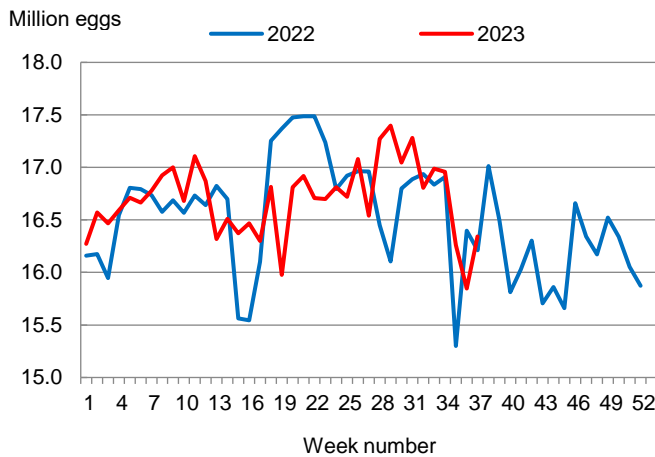

Mississippi Broiler Hatchery

Released: September 20, 2023

Delta Region – Mississippi Field Office

121 North Jefferson Street, Suite 230, Jackson, MS 39201
(601) 359-1259 · (855) 270-2705 FAX · www.nass.usda.gov

Cooperating with the Mississippi Department of Agriculture and Commerce

This report contains the results from the **Weekly Broiler Hatchery Report**. These data are also posted on our web site at <https://www.nass.usda.gov/ms> and in a more detailed report at <https://www.nass.usda.gov>. Thanks to all who responded to this survey.

Broiler-Type Eggs Set Up 1 Percent from Last Year

Mississippi hatcheries set 16.3 million broiler-type eggs during the week ending September 16, 2023, up 1 percent from the comparable week in 2022 and up 3 percent from the previous week.

Hatcheries in the United States weekly program set 235 million eggs in incubators during the week ending September 16, 2023, down 1 percent from a year ago.

Broiler-Type Chicks Placed Down 2 Percent

Mississippi broiler-type chicks placed for meat production were 13.6 million chicks during the week ending September 16, 2023, down 2 percent from the comparable week in 2022 but up 1 percent from the previous week.

Broiler growers in the United States weekly program placed 188 million chicks for meat production during the week ending September 16, 2023, down 3 percent from a year ago.

**Broiler-Type Eggs Set
Mississippi: 2022 and 2023**