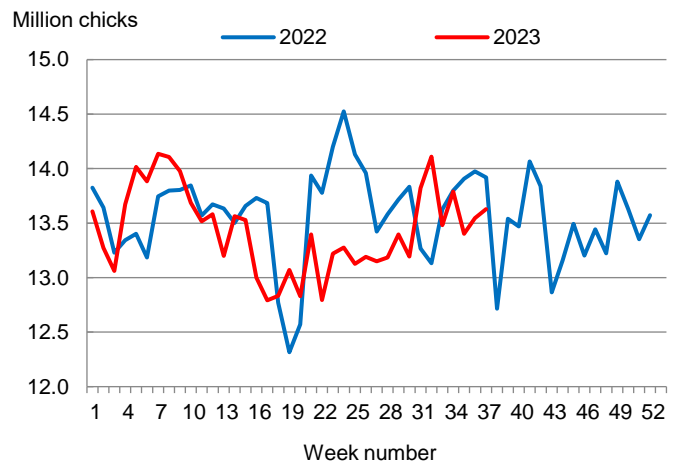

Hatcheries in the United States weekly program set 235 million eggs in incubators during the week ending September 16, 2023, down 1 percent from a year ago.

### Broiler-Type Chicks Placed Down 2 Percent

Mississippi broiler-type chicks placed for meat production were 13.6 million chicks during the week ending September 16, 2023, down 2 percent from the comparable week in 2022 but up 1 percent from the previous week.

Broiler growers in the United States weekly program placed 188 million chicks for meat production during the week ending September 16, 2023, down 3 percent from a year ago.

**Broiler-Type Eggs Set  
Mississippi: 2022 and 2023**

**Broiler-Type Chicks Placed  
Mississippi: 2022 and 2023**