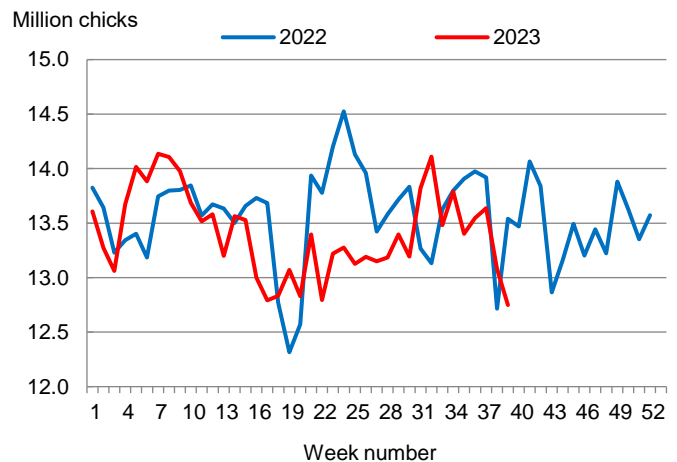

**Broiler-Type Chicks Placed
Mississippi: 2022 and 2023**