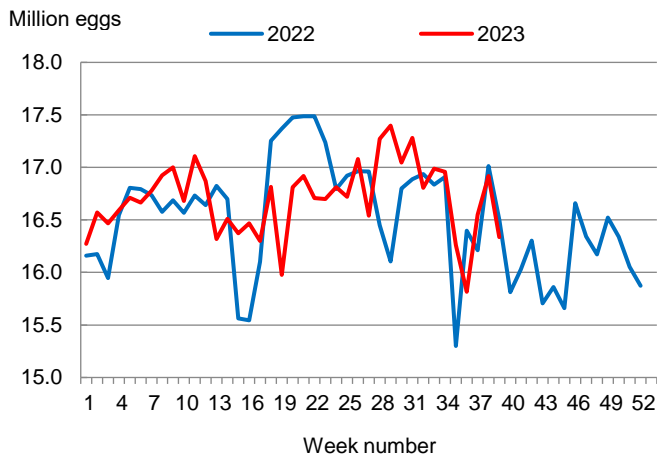

Delta Region – Mississippi Field Office

121 North Jefferson Street, Suite 230, Jackson, MS 39201
(601) 359-1259 · (855) 270-2705 FAX · www.nass.usda.gov

Cooperating with the Mississippi Department of Agriculture and Commerce

This report contains the results from the **Weekly Broiler Hatchery Report**. These data are also posted on our web site at <https://www.nass.usda.gov/ms> and in a more detailed report at <https://www.nass.usda.gov>. Thanks to all who responded to this survey.

Broiler-Type Eggs Set Down 1 Percent from Last Year

Mississippi hatcheries set 16.3 million broiler-type eggs during the week ending September 30, 2023, down 1 percent from the comparable week in 2022 and down 3 percent from the previous week.

Hatcheries in the United States weekly program set 232 million eggs in incubators during the week ending September 30, 2023, down 3 percent from a year ago.

Broiler-Type Chicks Placed Down 6 Percent

Mississippi broiler-type chicks placed for meat production were 12.7 million chicks during the week ending September 30, 2023, down 6 percent from the comparable week in 2022 and down 3 percent from the previous week.

Broiler growers in the United States weekly program placed 183 million chicks for meat production during the week ending September 30, 2023, down 3 percent from a year ago.

**Broiler-Type Eggs Set
Mississippi: 2022 and 2023**