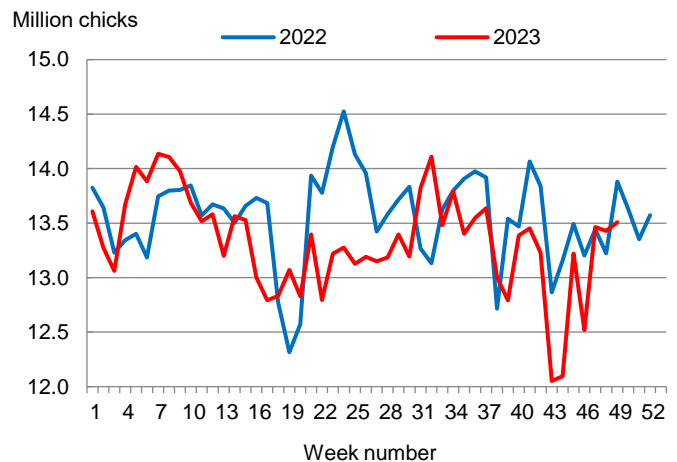

Hatcheries in the United States weekly program set 231 million eggs in incubators during the week ending December 9, 2023, down 4 percent from a year ago.

### Broiler-Type Chicks Placed Down 3 Percent

Mississippi broiler-type chicks placed for meat production were 13.5 million chicks during the week ending December 9, 2023, down 3 percent from the comparable week in 2022 but up 1 percent from the previous week.

Broiler growers in the United States weekly program placed 185 million chicks for meat production during the week ending December 9, 2023, down 3 percent from a year ago.

Broiler-Type Eggs Set  
Mississippi: 2022 and 2023

Broiler-Type Chicks Placed  
Mississippi: 2022 and 2023