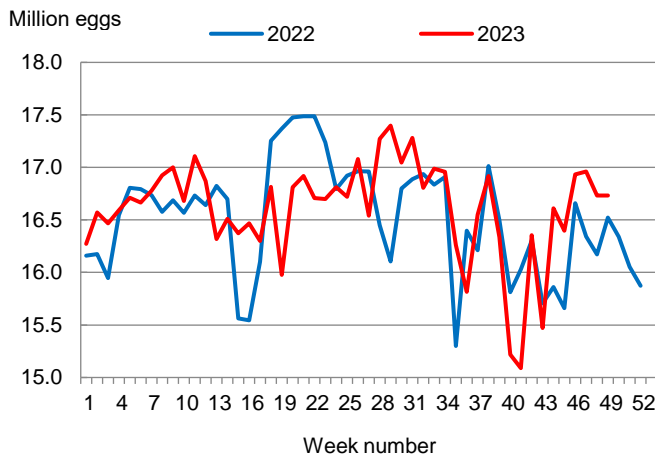

Delta Region – Mississippi Field Office

121 North Jefferson Street, Suite 230, Jackson, MS 39201

(601) 359-1259 · (855) 270-2705 FAX · www.nass.usda.gov

Cooperating with the Mississippi Department of Agriculture and Commerce

This report contains the results from the **Weekly Broiler Hatchery Report**. These data are also posted on our web site at <https://www.nass.usda.gov/ms> and in a more detailed report at <https://www.nass.usda.gov>. Thanks to all who responded to this survey.

Broiler-Type Eggs Set Up 1 Percent from Last Year

Mississippi hatcheries set 16.7 million broiler-type eggs during the week ending December 9, 2023, up 1 percent from the comparable week in 2022 but unchanged from the previous week.

Hatcheries in the United States weekly program set 231 million eggs in incubators during the week ending December 9, 2023, down 4 percent from a year ago.

Broiler-Type Chicks Placed Down 3 Percent

Mississippi broiler-type chicks placed for meat production were 13.5 million chicks during the week ending December 9, 2023, down 3 percent from the comparable week in 2022 but up 1 percent from the previous week.

Broiler growers in the United States weekly program placed 185 million chicks for meat production during the week ending December 9, 2023, down 3 percent from a year ago.

Broiler-Type Eggs Set
Mississippi: 2022 and 2023