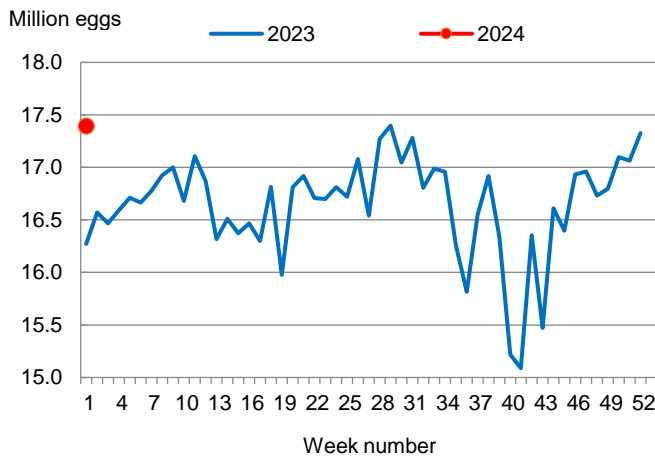

Delta Region – Mississippi Field Office

121 North Jefferson Street, Suite 230, Jackson, MS 39201

(601) 359-1259 · (855) 270-2705 FAX · www.nass.usda.gov

Cooperating with the Mississippi Department of Agriculture and Commerce

This report contains the results from the **Weekly Broiler Hatchery Report**. These data are also posted on our web site at <https://www.nass.usda.gov/ms> and in a more detailed report at <https://www.nass.usda.gov>. Thanks to all who responded to this survey.

Broiler-Type Eggs Set Up 7 Percent from Last Year

Mississippi hatcheries set 17.4 million broiler-type eggs during the week ending January 6, 2024, up 7 percent from the comparable week in 2023 and up slightly from the previous week.

Hatcheries in the United States weekly program set 237 million eggs in incubators during the week ending January 6, 2024, down 1 percent from a year ago.

Broiler-Type Chicks Placed Up 4 Percent

Mississippi broiler-type chicks placed for meat production were 14.1 million chicks during the week ending January 6, 2024, up 4 percent from the comparable week in 2023 and up 5 percent from the previous week.

Broiler growers in the United States weekly program placed 187 million chicks for meat production during the week ending January 6, 2024, down slightly from a year ago.

Broiler-Type Eggs Set
Mississippi: 2023 and 2024