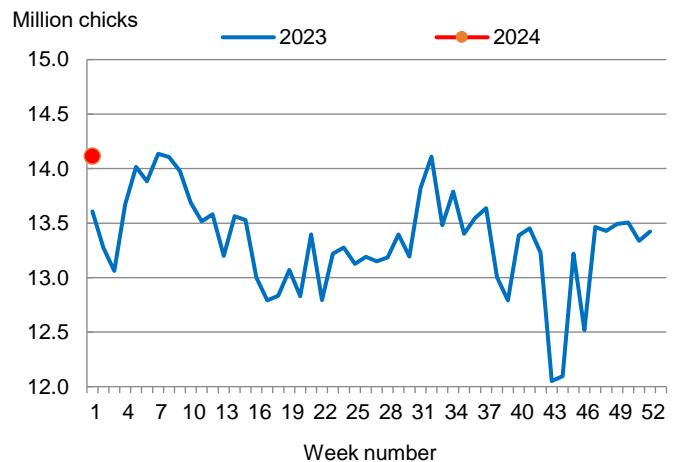

Hatcheries in the United States weekly program set 237 million eggs in incubators during the week ending January 6, 2024, down 1 percent from a year ago.

### Broiler-Type Chicks Placed Up 4 Percent

Mississippi broiler-type chicks placed for meat production were 14.1 million chicks during the week ending January 6, 2024, up 4 percent from the comparable week in 2023 and up 5 percent from the previous week.

Broiler growers in the United States weekly program placed 187 million chicks for meat production during the week ending January 6, 2024, down slightly from a year ago.

Broiler-Type Eggs Set  
Mississippi: 2023 and 2024

Broiler-Type Chicks Placed  
Mississippi: 2023 and 2024