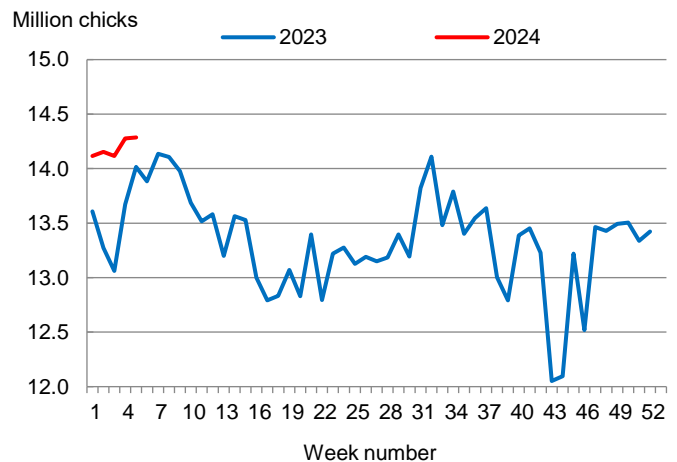

Hatcheries in the United States weekly program set 240 million eggs in incubators during the week ending February 3, 2024, down slightly from a year ago.

### Broiler-Type Chicks Placed Up 2 Percent

Mississippi broiler-type chicks placed for meat production were 14.3 million chicks during the week ending February 3, 2024, up 2 percent from the comparable week in 2023 and up slightly from the previous week.

Broiler growers in the United States weekly program placed 186 million chicks for meat production during the week ending February 3, 2024, up slightly from a year ago.

Broiler-Type Eggs Set  
Mississippi: 2023 and 2024

Broiler-Type Chicks Placed  
Mississippi: 2023 and 2024