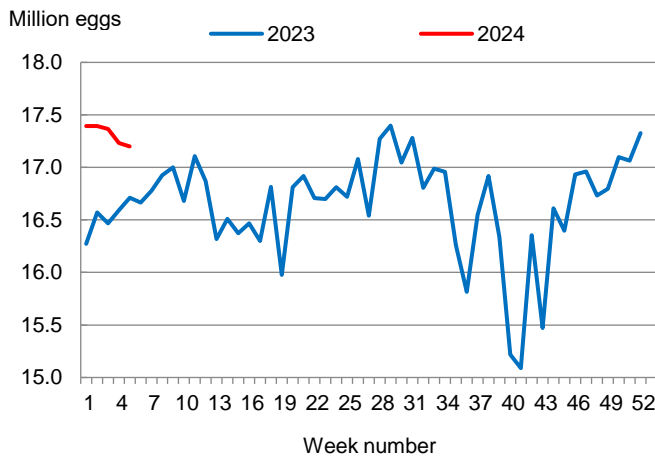

Delta Region – Mississippi Field Office

121 North Jefferson Street, Suite 230, Jackson, MS 39201
(601) 359-1259 · (855) 270-2705 FAX · www.nass.usda.gov

Cooperating with the Mississippi Department of Agriculture and Commerce

This report contains the results from the **Weekly Broiler Hatchery Report**. These data are also posted on our web site at <https://www.nass.usda.gov/ms> and in a more detailed report at <https://www.nass.usda.gov>. Thanks to all who responded to this survey.

Broiler-Type Eggs Set Up 3 Percent from Last Year

Mississippi hatcheries set 17.2 million broiler-type eggs during the week ending February 3, 2024, up 3 percent from the comparable week in 2023 but down slightly from the previous week.

Hatcheries in the United States weekly program set 240 million eggs in incubators during the week ending February 3, 2024, down slightly from a year ago.

Broiler-Type Chicks Placed Up 2 Percent

Mississippi broiler-type chicks placed for meat production were 14.3 million chicks during the week ending February 3, 2024, up 2 percent from the comparable week in 2023 and up slightly from the previous week.

Broiler growers in the United States weekly program placed 186 million chicks for meat production during the week ending February 3, 2024, up slightly from a year ago.

Broiler-Type Eggs Set
Mississippi: 2023 and 2024