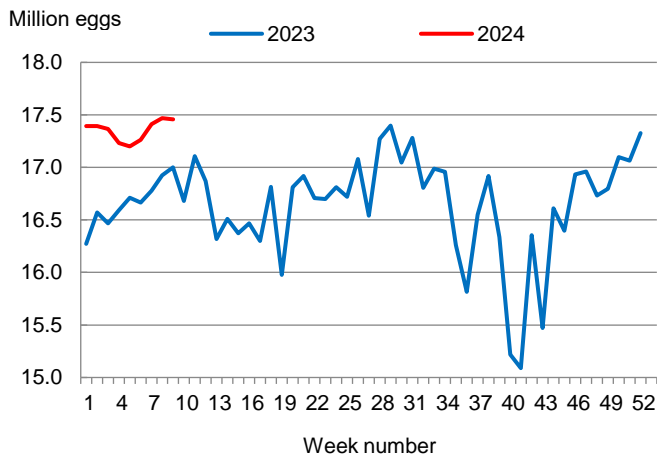

Delta Region – Mississippi Field Office

121 North Jefferson Street, Suite 230, Jackson, MS 39201

(601) 359-1259 · (855) 270-2705 FAX · www.nass.usda.gov

Cooperating with the Mississippi Department of Agriculture and Commerce

This report contains the results from the **Weekly Broiler Hatchery Report**. These data are also posted on our web site at <https://www.nass.usda.gov/ms> and in a more detailed report at <https://www.nass.usda.gov>. Thanks to all who responded to this survey.

Broiler-Type Eggs Set Up 3 Percent from Last Year

Mississippi hatcheries set 17.5 million broiler-type eggs during the week ending March 2, 2024, up 3 percent from the comparable week in 2023 but down slightly from the previous week.

Hatcheries in the United States weekly program set 243 million eggs in incubators during the week ending March 2, 2024, up slightly from a year ago.

Broiler-Type Chicks Placed Down 4 Percent

Mississippi broiler-type chicks placed for meat production were 13.4 million chicks during the week ending March 2, 2024, down 4 percent from the comparable week in 2023 but up 1 percent from the previous week.

Broiler growers in the United States weekly program placed 187 million chicks for meat production during the week ending March 2, 2024, down slightly from a year ago.

Broiler-Type Eggs Set
Mississippi: 2023 and 2024