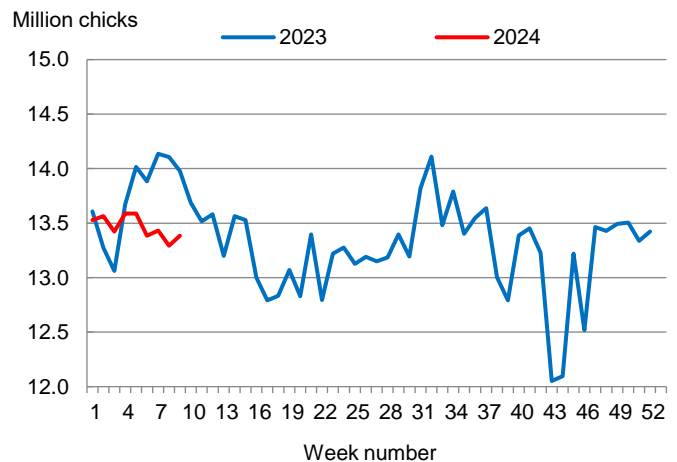

Hatcheries in the United States weekly program set 243 million eggs in incubators during the week ending March 2, 2024, up slightly from a year ago.

### Broiler-Type Chicks Placed Down 4 Percent

Mississippi broiler-type chicks placed for meat production were 13.4 million chicks during the week ending March 2, 2024, down 4 percent from the comparable week in 2023 but up 1 percent from the previous week.

Broiler growers in the United States weekly program placed 187 million chicks for meat production during the week ending March 2, 2024, down slightly from a year ago.

Broiler-Type Eggs Set  
Mississippi: 2023 and 2024

Broiler-Type Chicks Placed  
Mississippi: 2023 and 2024