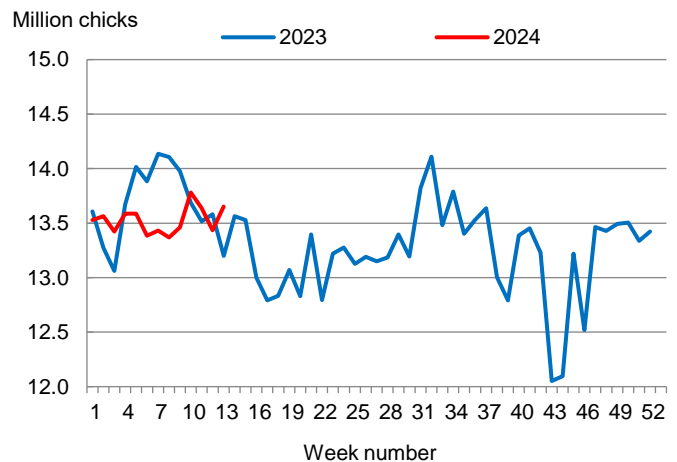

Hatcheries in the United States weekly program set 244 million eggs in incubators during the week ending March 30, 2024, up 1 percent from a year ago.

### Broiler-Type Chicks Placed Up 3 Percent

Mississippi broiler-type chicks placed for meat production were 13.7 million chicks during the week ending March 30, 2024, up 3 percent from the comparable week in 2023 and up 2 percent from the previous week.

Broiler growers in the United States weekly program placed 187 million chicks for meat production during the week ending March 30, 2024, up slightly from a year ago.

Broiler-Type Eggs Set  
Mississippi: 2023 and 2024

Broiler-Type Chicks Placed  
Mississippi: 2023 and 2024