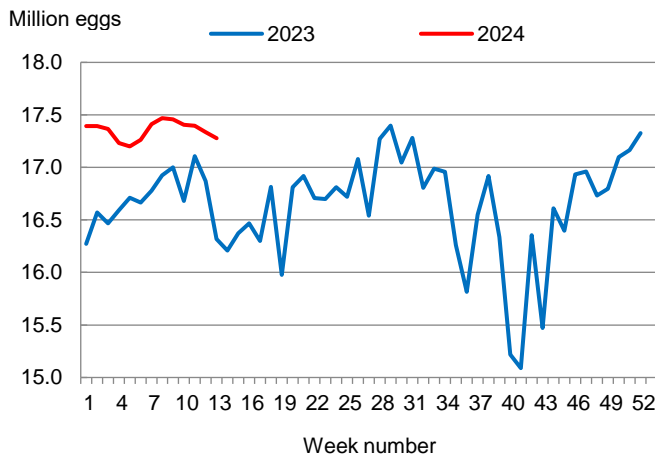

Delta Region – Mississippi Field Office

121 North Jefferson Street, Suite 230, Jackson, MS 39201

(601) 359-1259 · (855) 270-2705 FAX · www.nass.usda.gov

Cooperating with the Mississippi Department of Agriculture and Commerce

This report contains the results from the **Weekly Broiler Hatchery Report**. These data are also posted on our web site at <https://www.nass.usda.gov/ms> and in a more detailed report at <https://www.nass.usda.gov>. Thanks to all who responded to this survey.

Broiler-Type Eggs Set Up 6 Percent from Last Year

Mississippi hatcheries set 17.3 million broiler-type eggs during the week ending March 30, 2024, up 6 percent from the comparable week in 2023 but down slightly from the previous week.

Hatcheries in the United States weekly program set 244 million eggs in incubators during the week ending March 30, 2024, up 1 percent from a year ago.

Broiler-Type Chicks Placed Up 3 Percent

Mississippi broiler-type chicks placed for meat production were 13.7 million chicks during the week ending March 30, 2024, up 3 percent from the comparable week in 2023 and up 2 percent from the previous week.

Broiler growers in the United States weekly program placed 187 million chicks for meat production during the week ending March 30, 2024, up slightly from a year ago.

Broiler-Type Eggs Set
Mississippi: 2023 and 2024