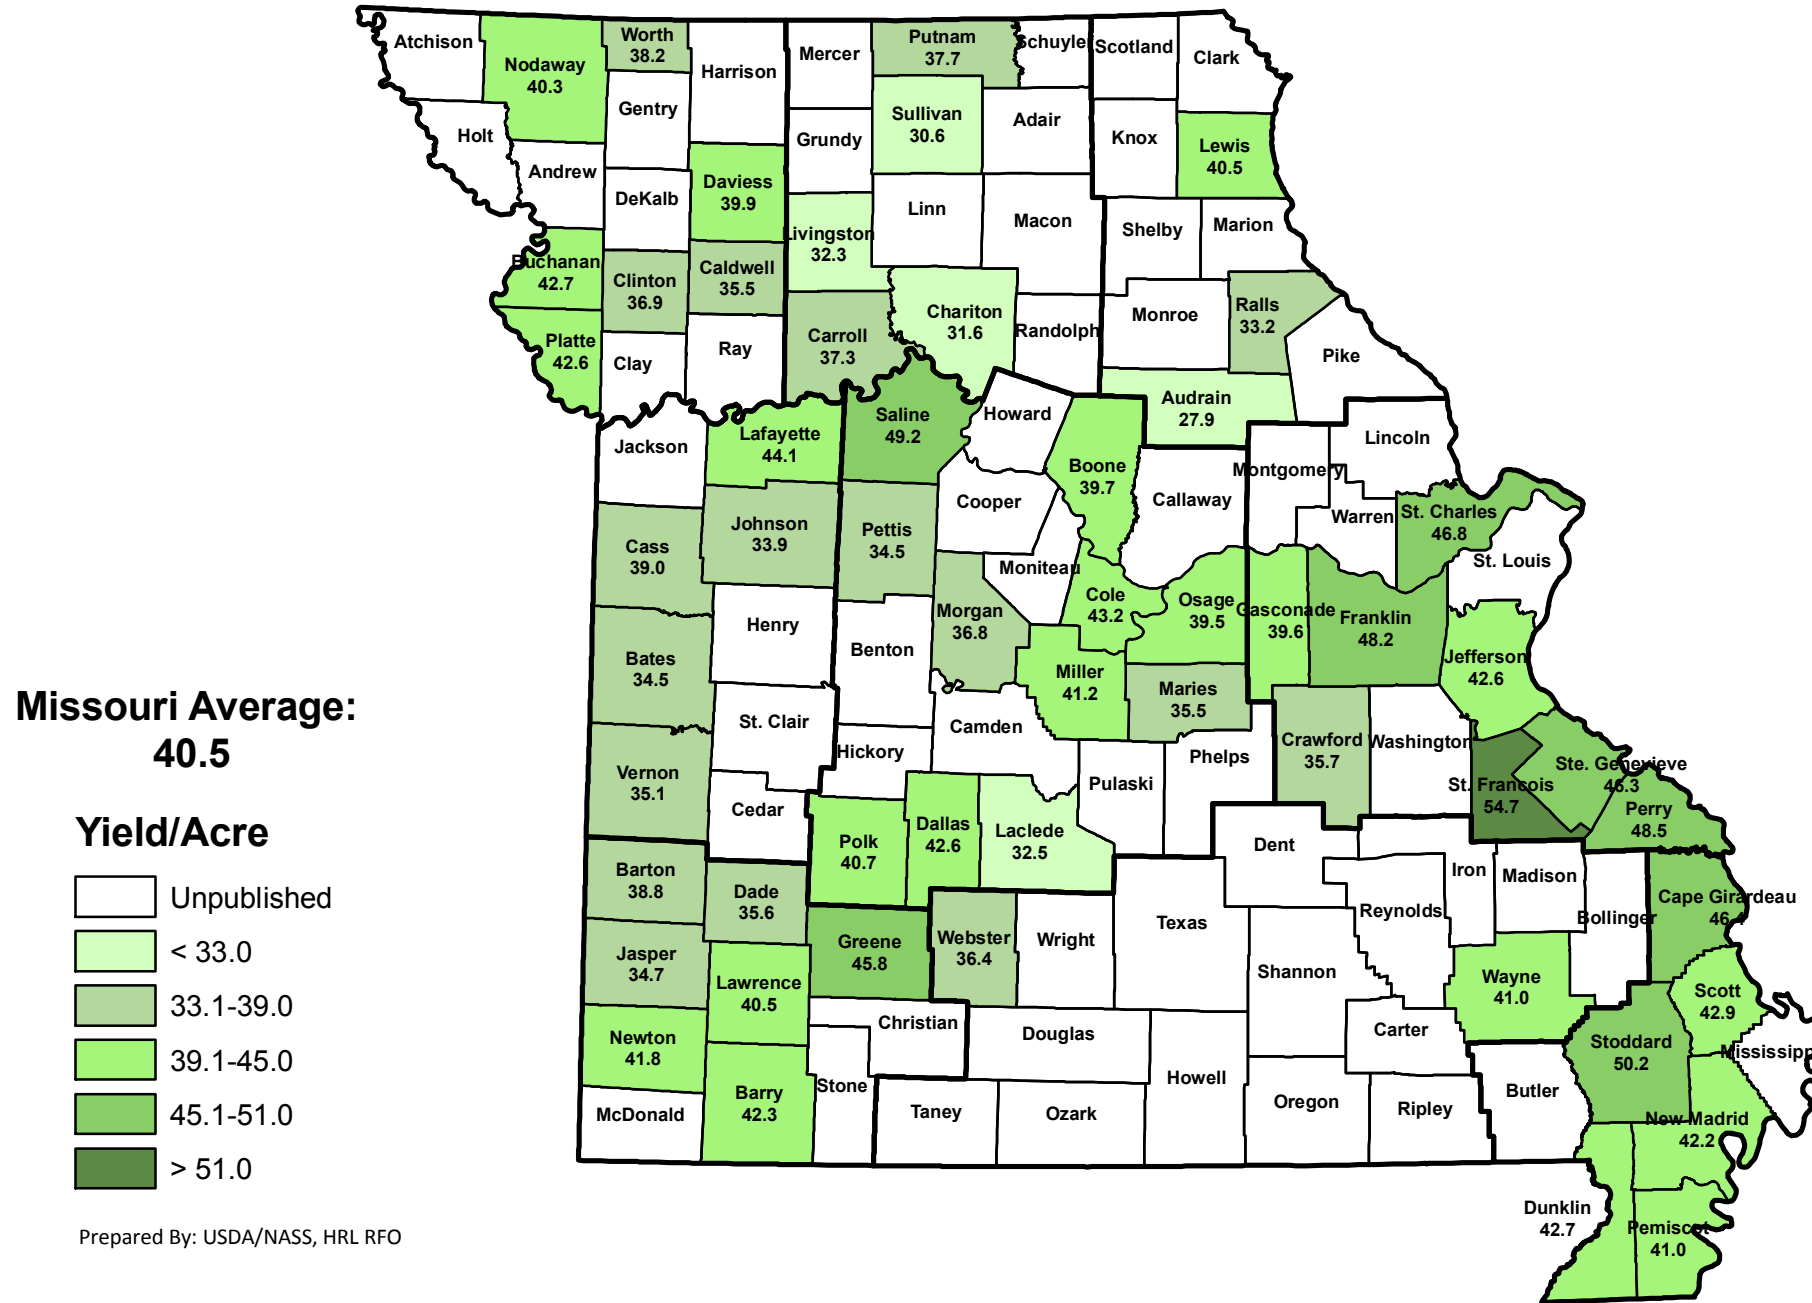

2015 Missouri Soybean Yield Estimates

Prepared By: USDA/NASS, HRL RFO