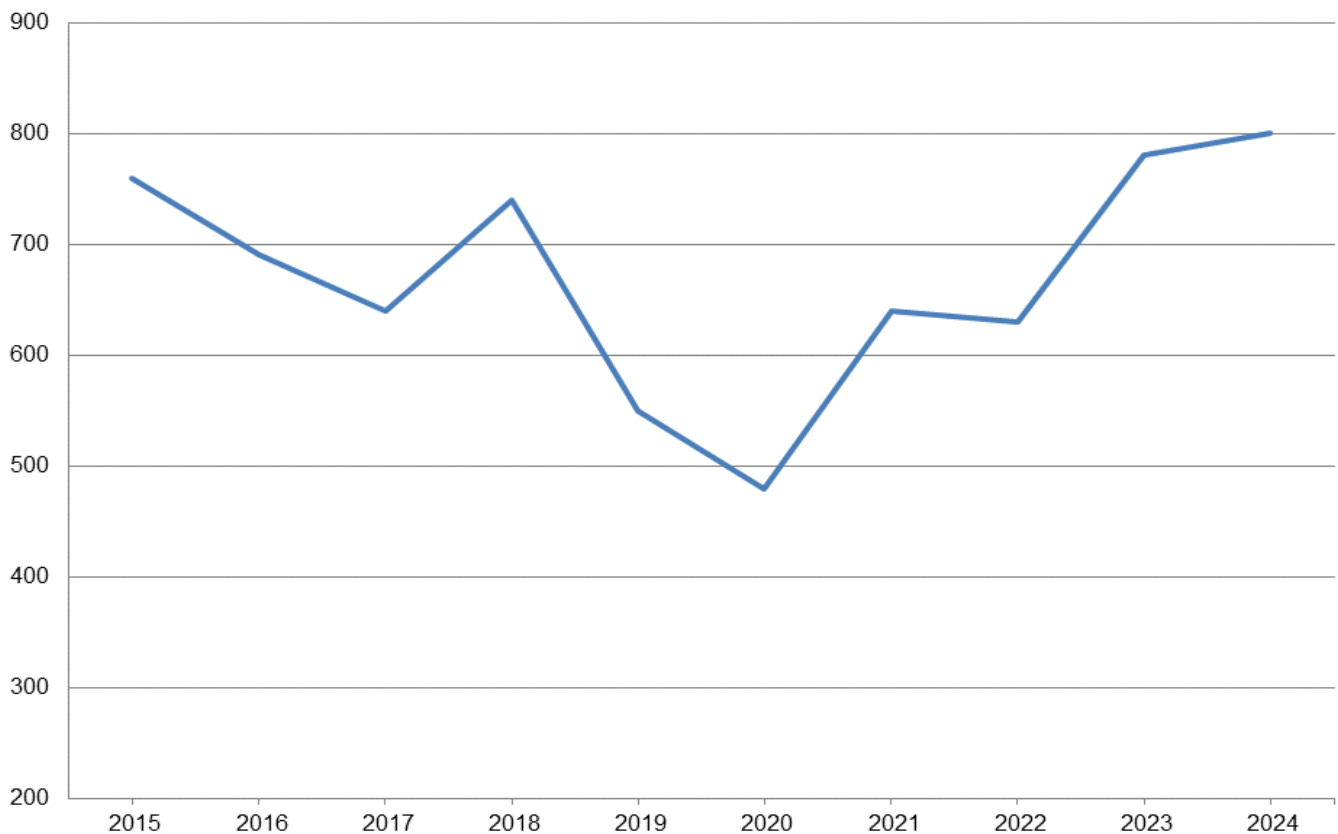

# Missouri Winter Wheat Seedings

Released January 12, 2024

Winter wheat seeded area for harvest in 2024 is estimated at 800,000 acres, up 3 percent from 2023.

## Winter Wheat Area Seeded – Missouri: 2022-2024

	Crop year			2024 as percent of 2023 (percent)
	2022 (1,000 acres)	2023 (1,000 acres)	2024 (1,000 acres)	
Winter wheat .....	630	780	800	103

## Winter Wheat Area Seeded – Missouri

Thousand acres