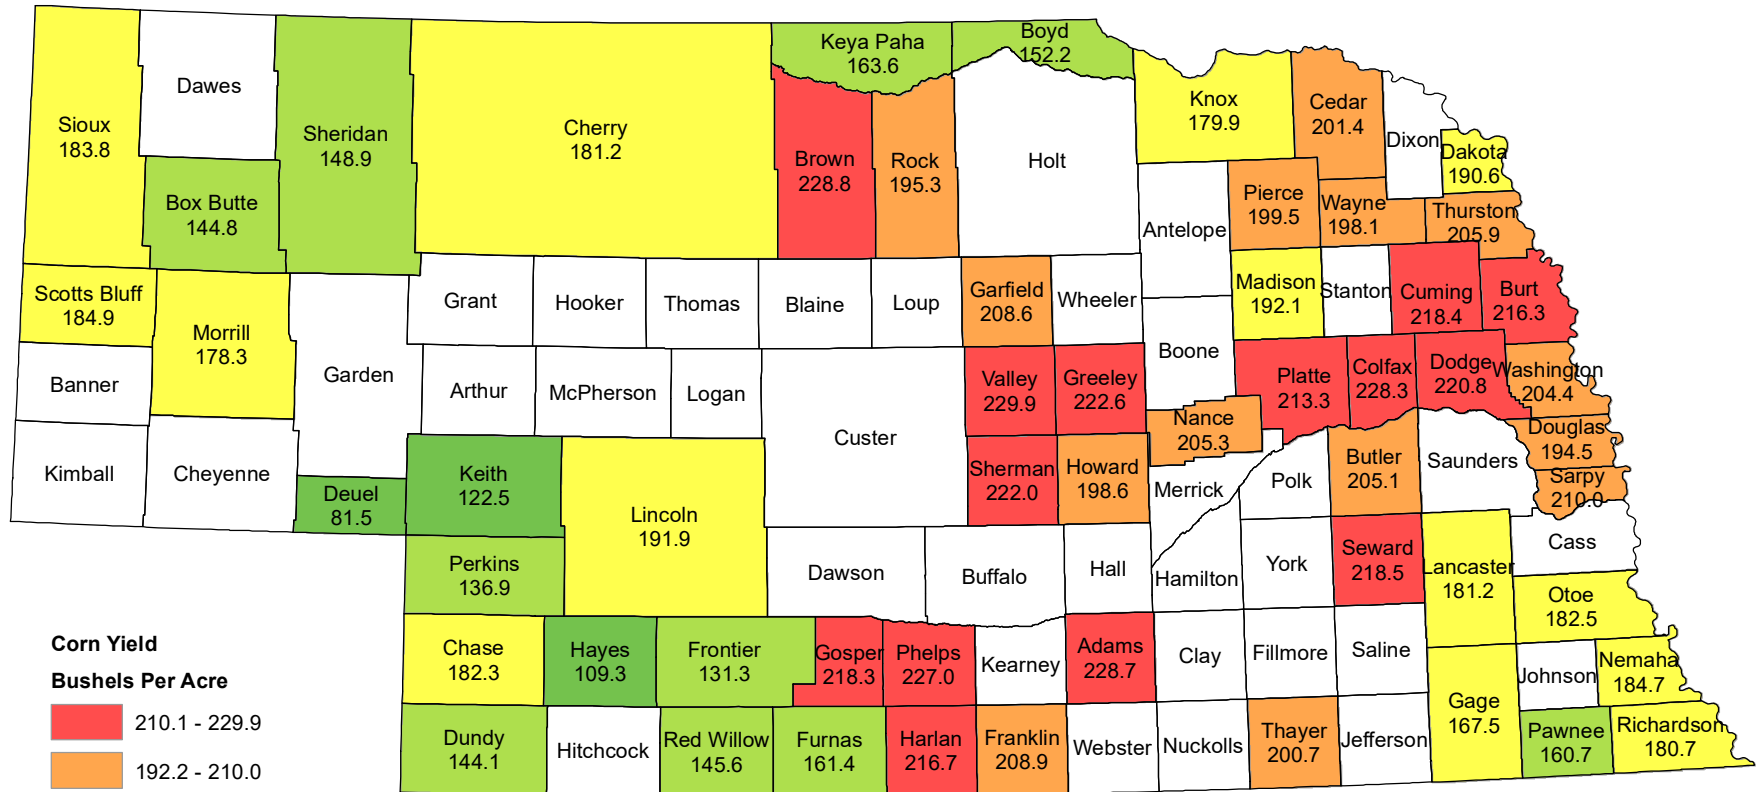

# 2021 Corn Yield Nebraska

Source: USDA National Agricultural Statistics Service  
February 25, 2022