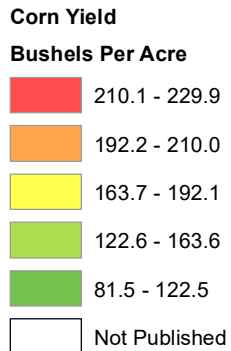

# 2021 Corn Yield Nebraska

Source: USDA National Agricultural Statistics Service  
February 25, 2022