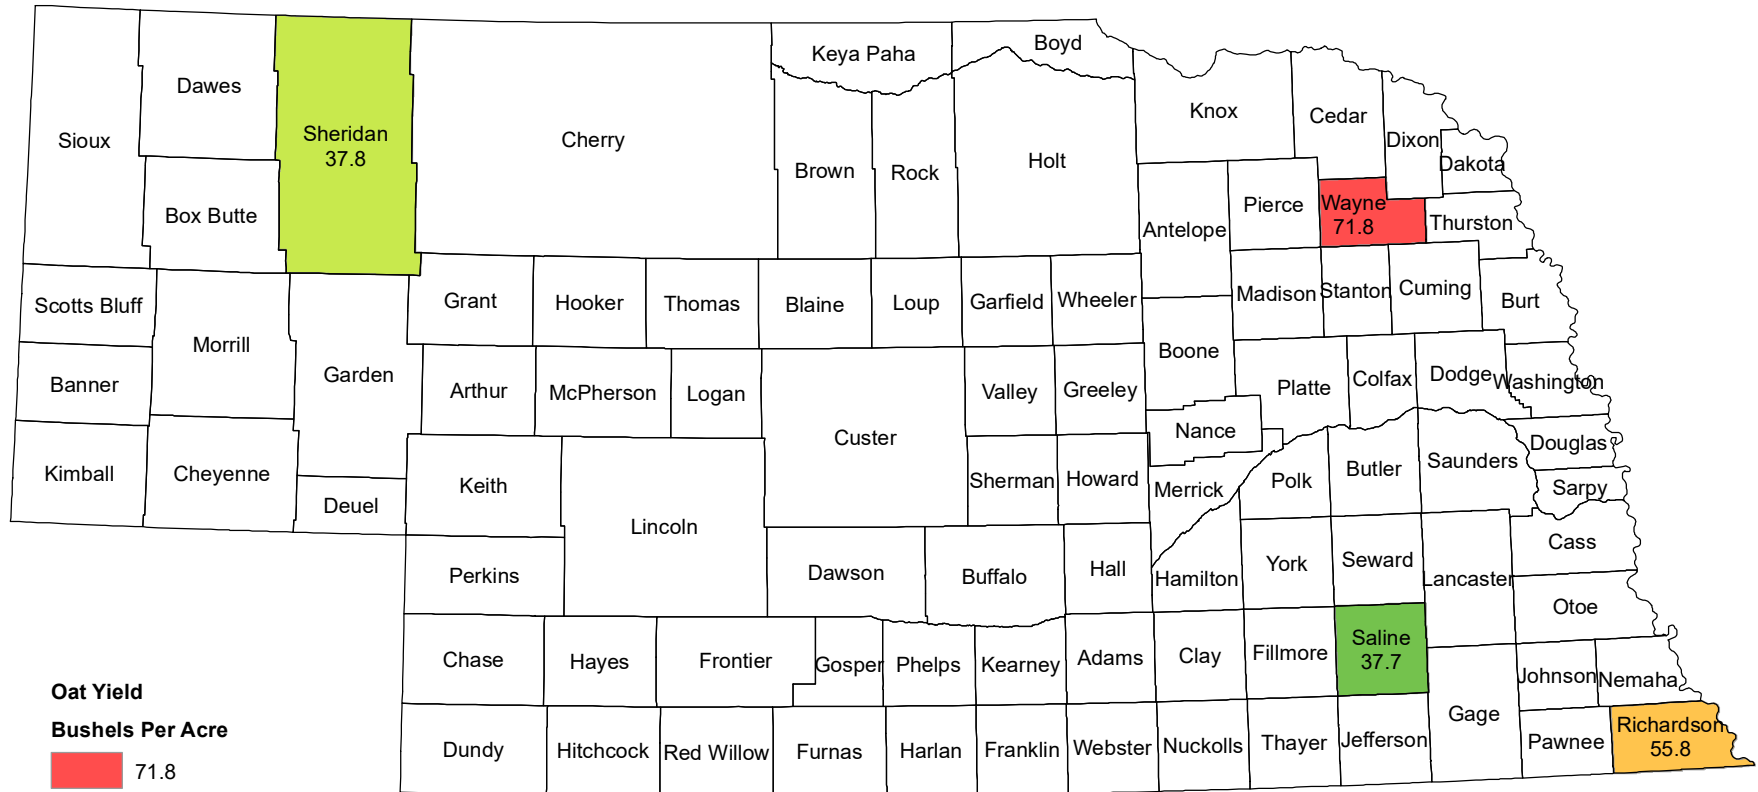

# 2021 Oat Yield Nebraska

Source: USDA National Agricultural Statistics Service  
December 9, 2021