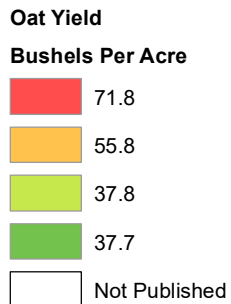

# 2021 Oat Yield Nebraska

Source: USDA National Agricultural Statistics Service  
December 9, 2021