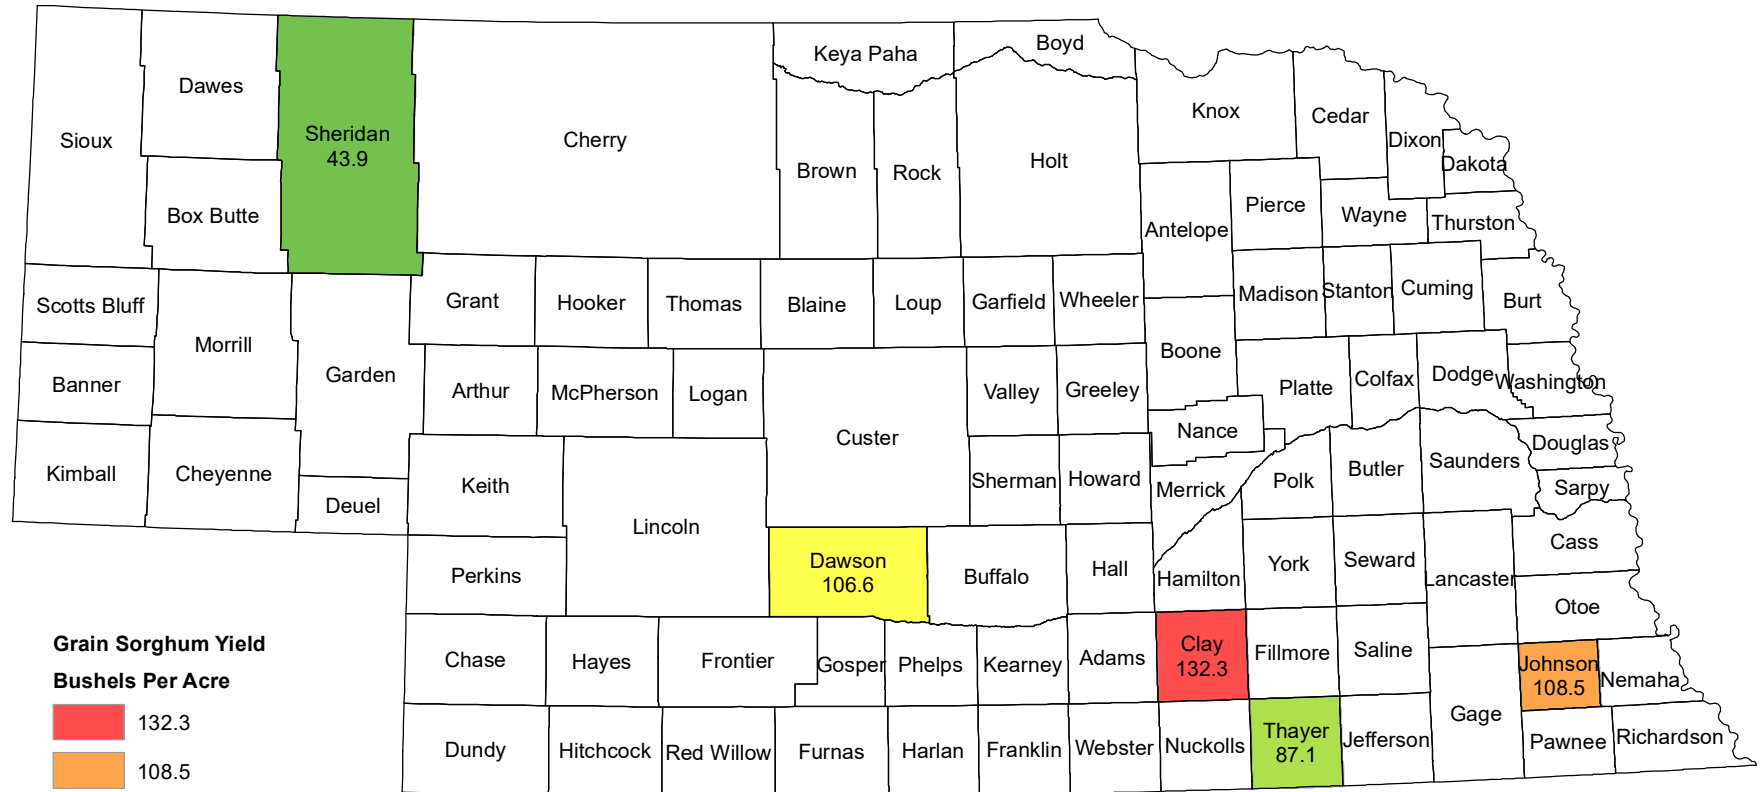

2021 Grain Sorghum Yield Nebraska

Grain Sorghum Yield Bushels Per Acre

- 132.3
- 108.5
- 106.6
- 87.1
- 43.9

Not Published

Source: USDA National Agricultural Statistics Service
February 25, 2022