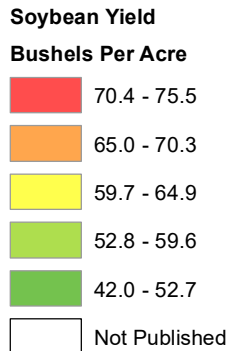

2021 Soybean Yield Nebraska

Source: USDA National Agricultural Statistics Service
February 25, 2022