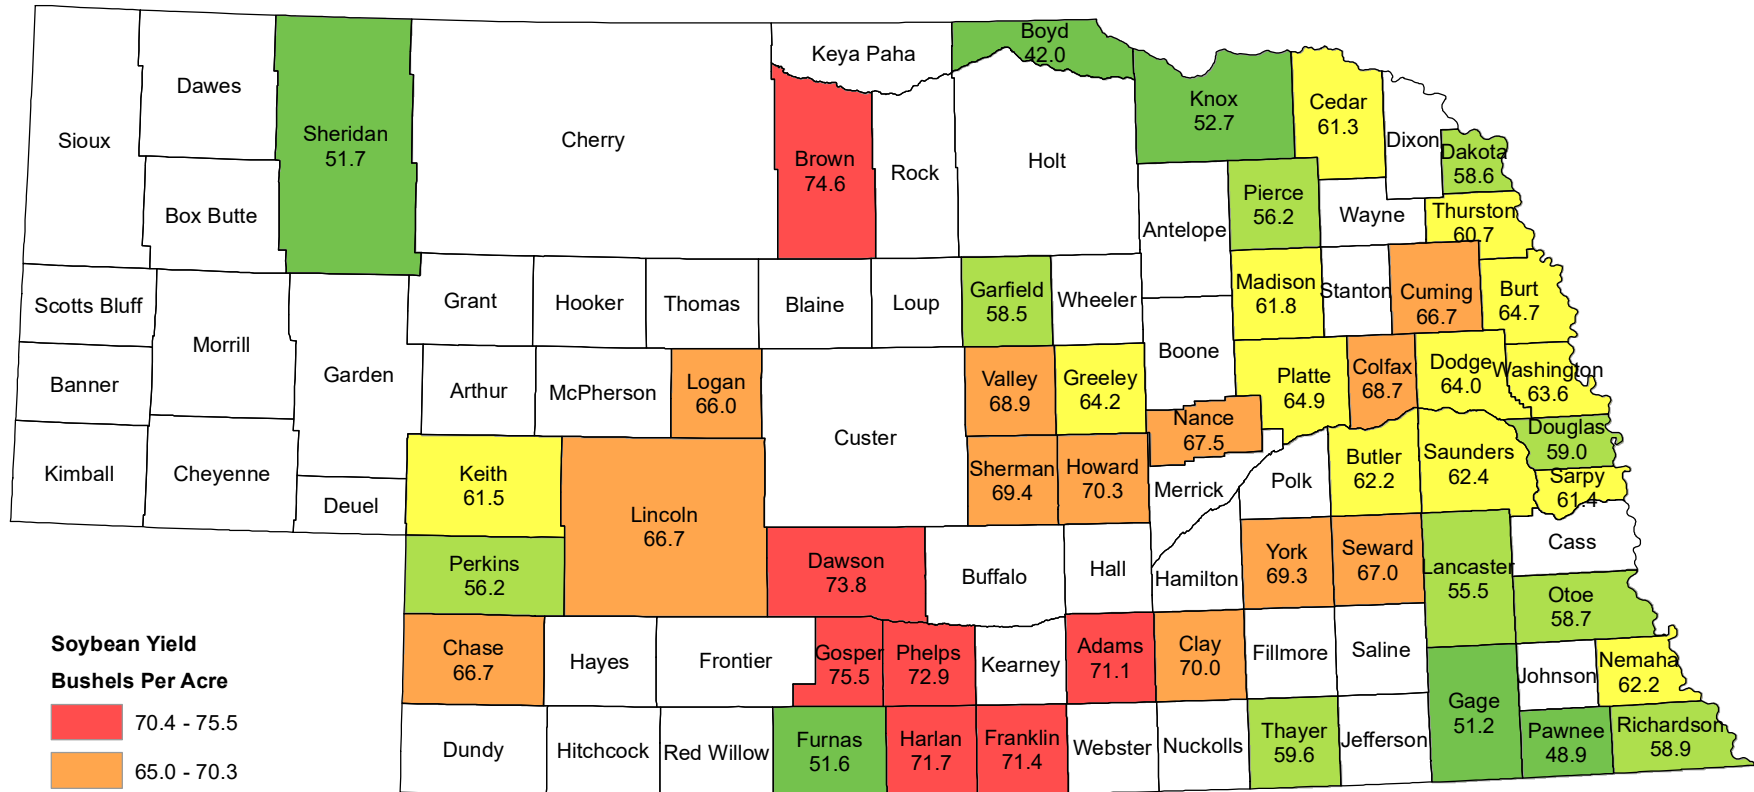

2021 Soybean Yield Nebraska

Source: USDA National Agricultural Statistics Service
February 25, 2022