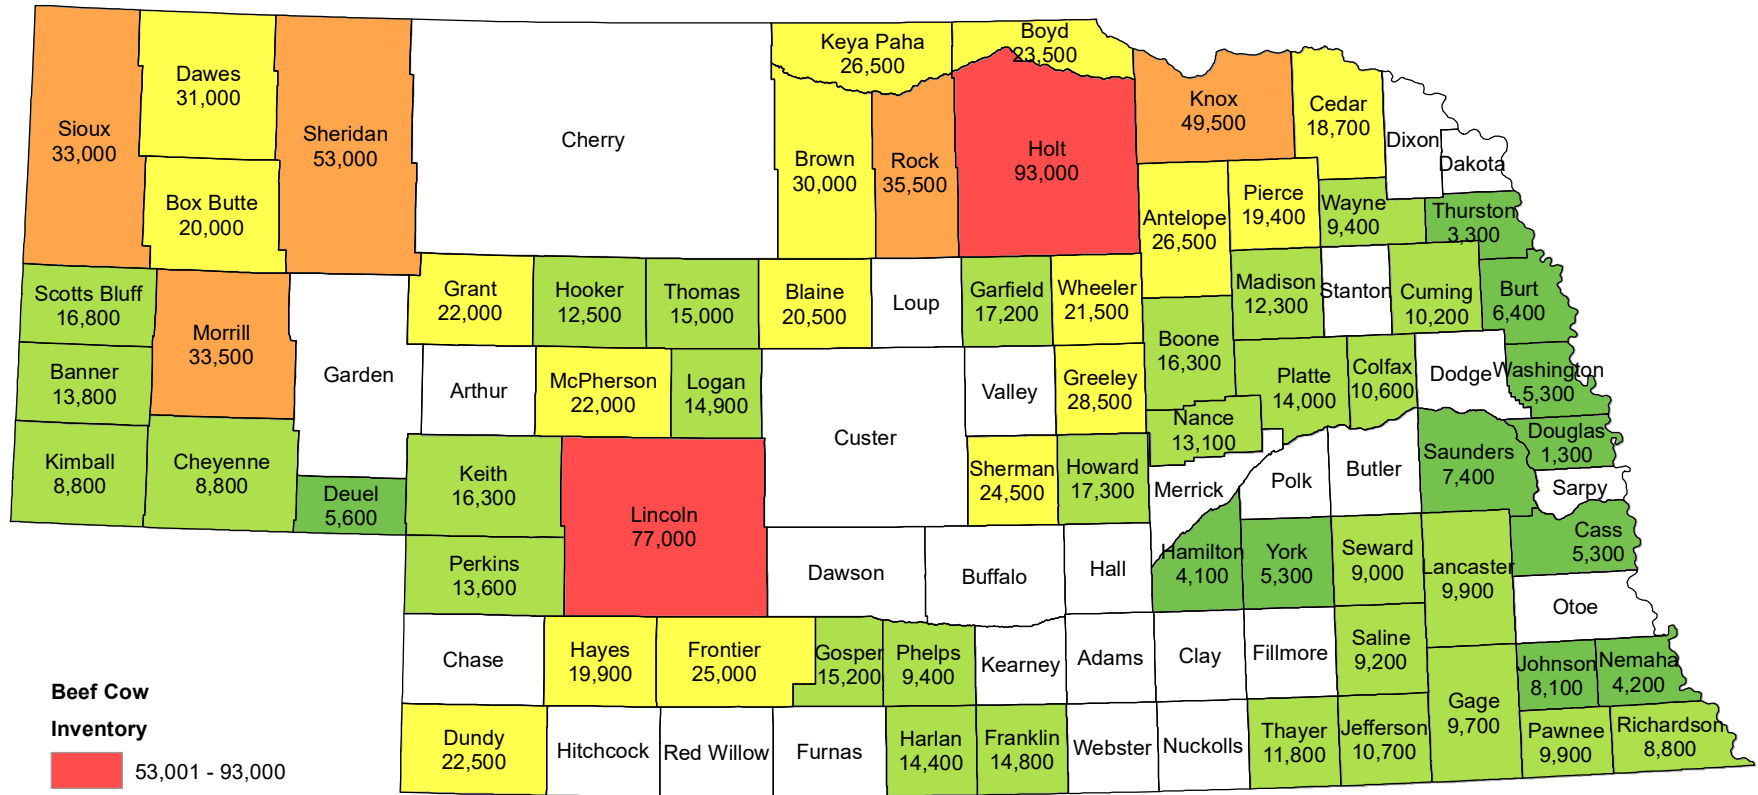

2022 All Cattle and Calves Inventory Nebraska

Source: USDA National Agricultural Statistics Service
May 9, 2022

2022 Beef Cow Inventory Nebraska

Source: USDA National Agricultural Statistics Service
May 9, 2022