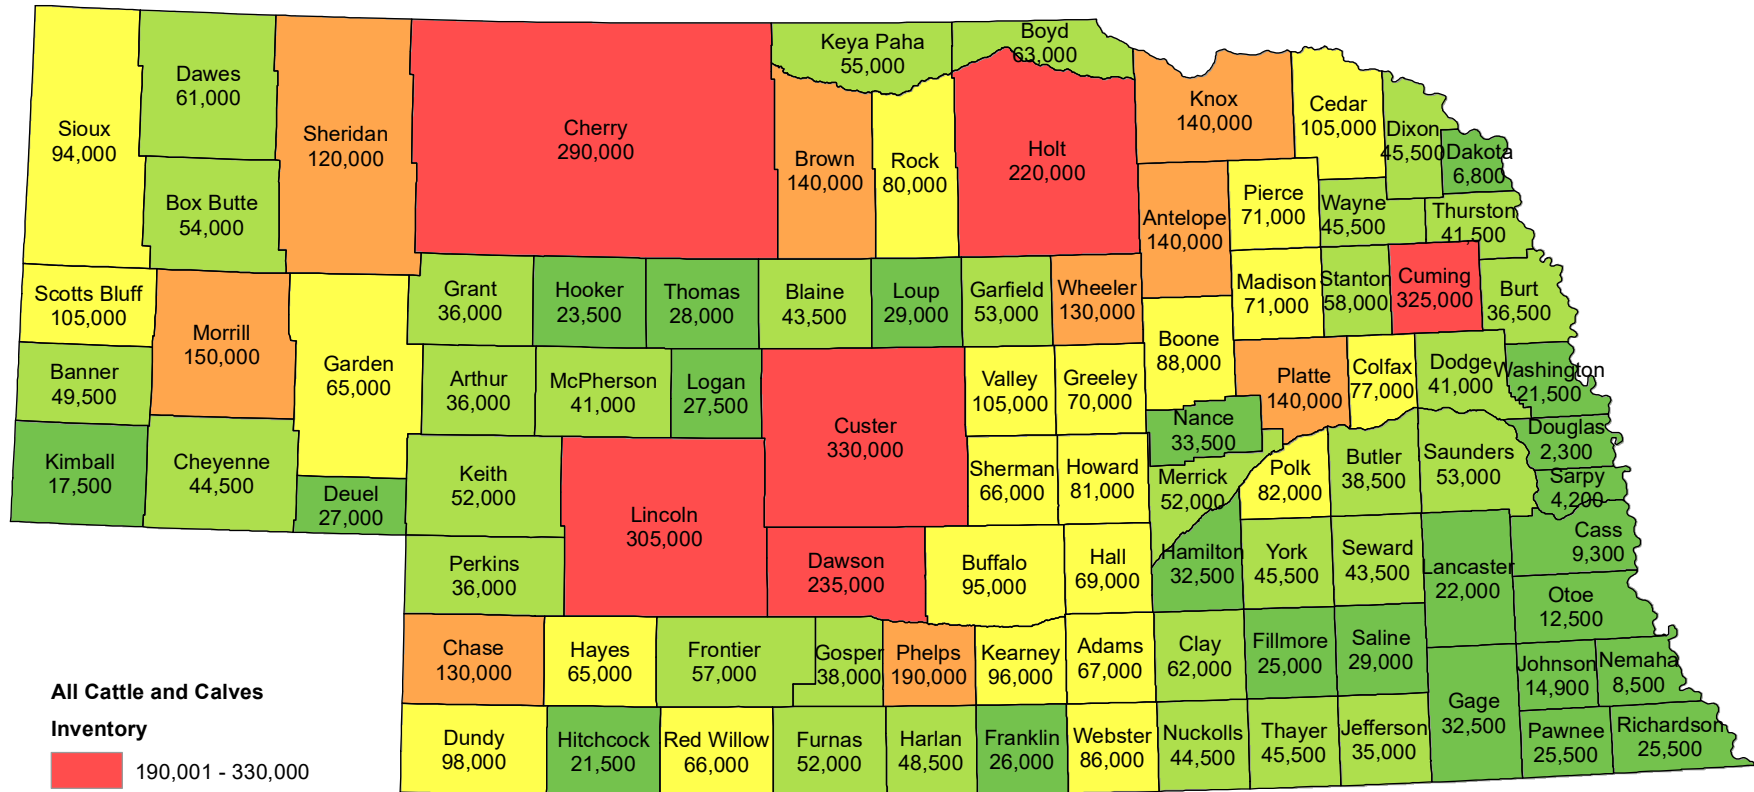

2022 All Cattle and Calves Inventory Nebraska

Source: USDA National Agricultural Statistics Service
May 9, 2022

2022 Beef Cow Inventory Nebraska

Source: USDA National Agricultural Statistics Service
May 9, 2022