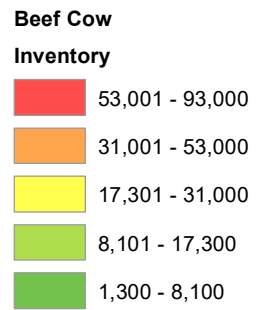

2022 All Cattle and Calves Inventory Nebraska

Source: USDA National Agricultural Statistics Service
May 9, 2022

2022 Beef Cow Inventory Nebraska

Source: USDA National Agricultural Statistics Service
May 9, 2022