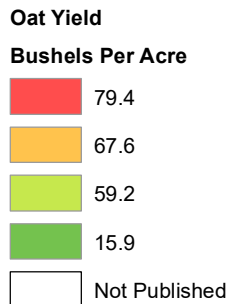

2022 Oat Yield Nebraska

Source: USDA National Agricultural Statistics Service
December 15, 2022